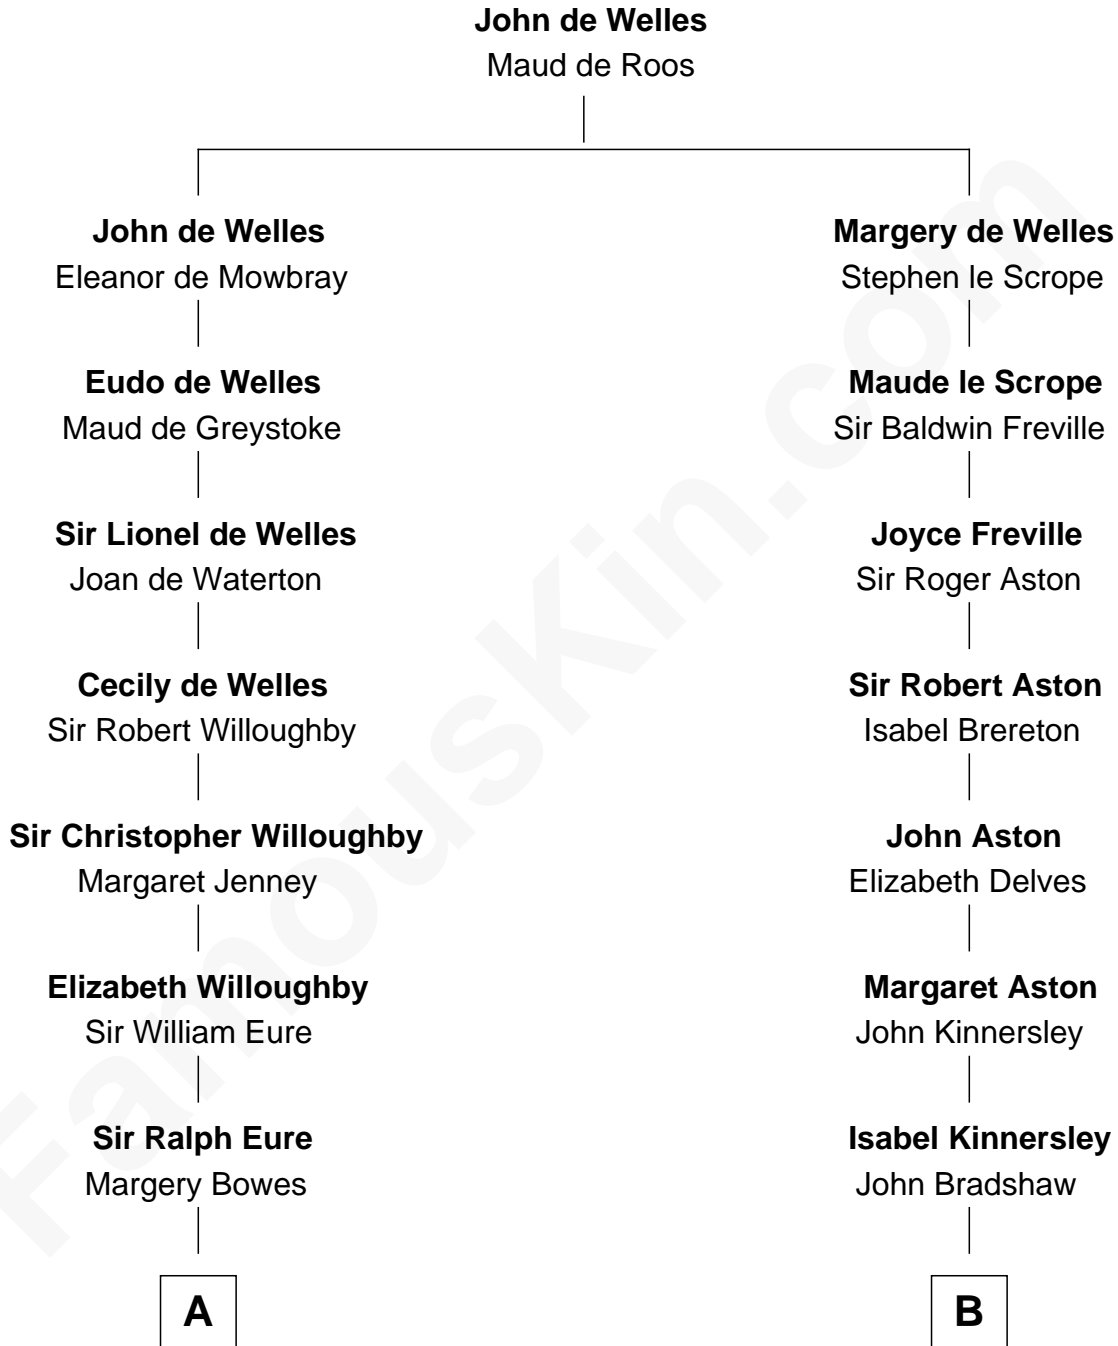

FamousKin.com

Relationship Chart of

Sandra Day O'Connor

First Female U.S. Supreme Court Justice

16th cousin 3 times removed of

Thomas Sim Lee

2nd and 7th Governor of Maryland

C

Henry Clay Day
Alice Edith Hilton

Henry R. Day
Ada Mae Wilkey

Sandra Day O'Connor
U.S. Supreme Court Justice

FamousKin.com