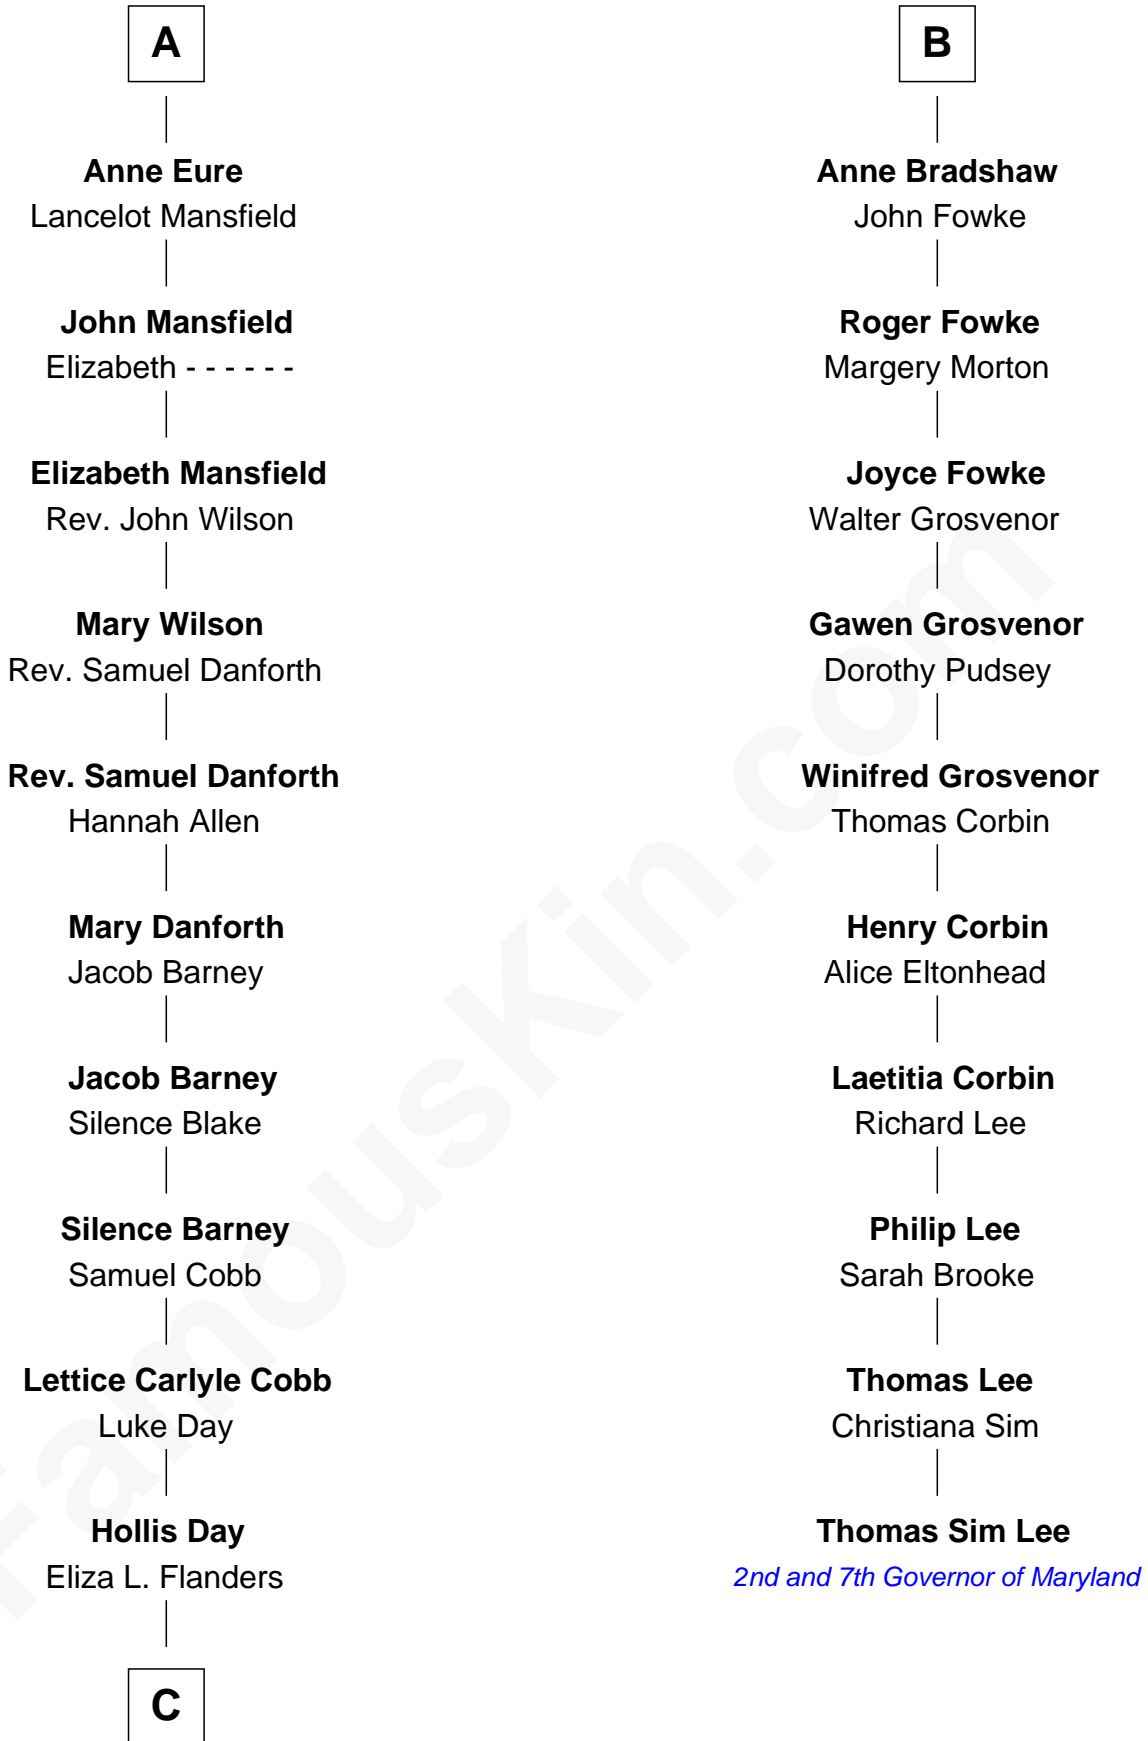

FamousKin.com

Relationship Chart of

Sandra Day O'Connor

First Female U.S. Supreme Court Justice

16th cousin 3 times removed of

Thomas Sim Lee

2nd and 7th Governor of Maryland

C

Henry Clay Day
Alice Edith Hilton

Henry R. Day
Ada Mae Wilkey

Sandra Day O'Connor
U.S. Supreme Court Justice

FamousKin.com