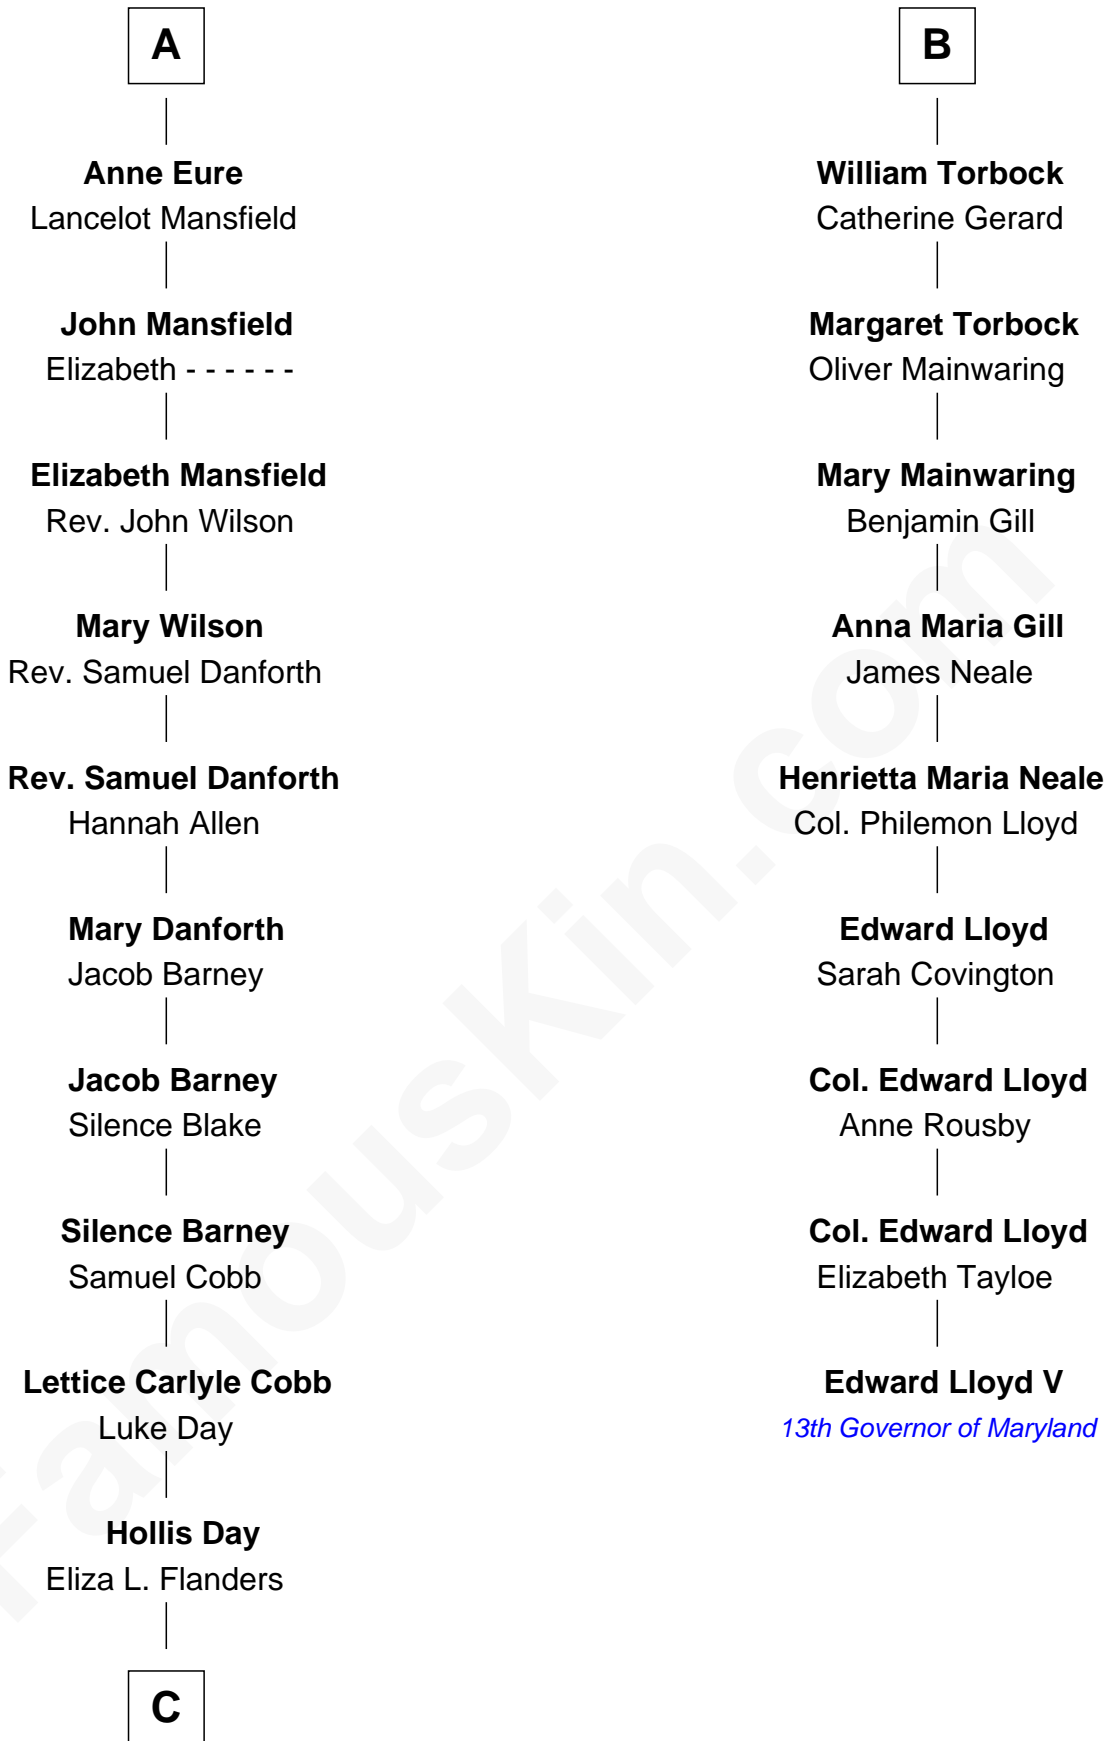

FamousKin.com

Relationship Chart of

Sandra Day O'Connor

First Female U.S. Supreme Court Justice

15th cousin 4 times removed of

Edward Lloyd V

13th Governor of Maryland

Edmund Fitzalan

Alice de Warenne

C

Henry Clay Day
Alice Edith Hilton

Henry R. Day
Ada Mae Wilkey

Sandra Day O'Connor
U.S. Supreme Court Justice

FamousKin.com