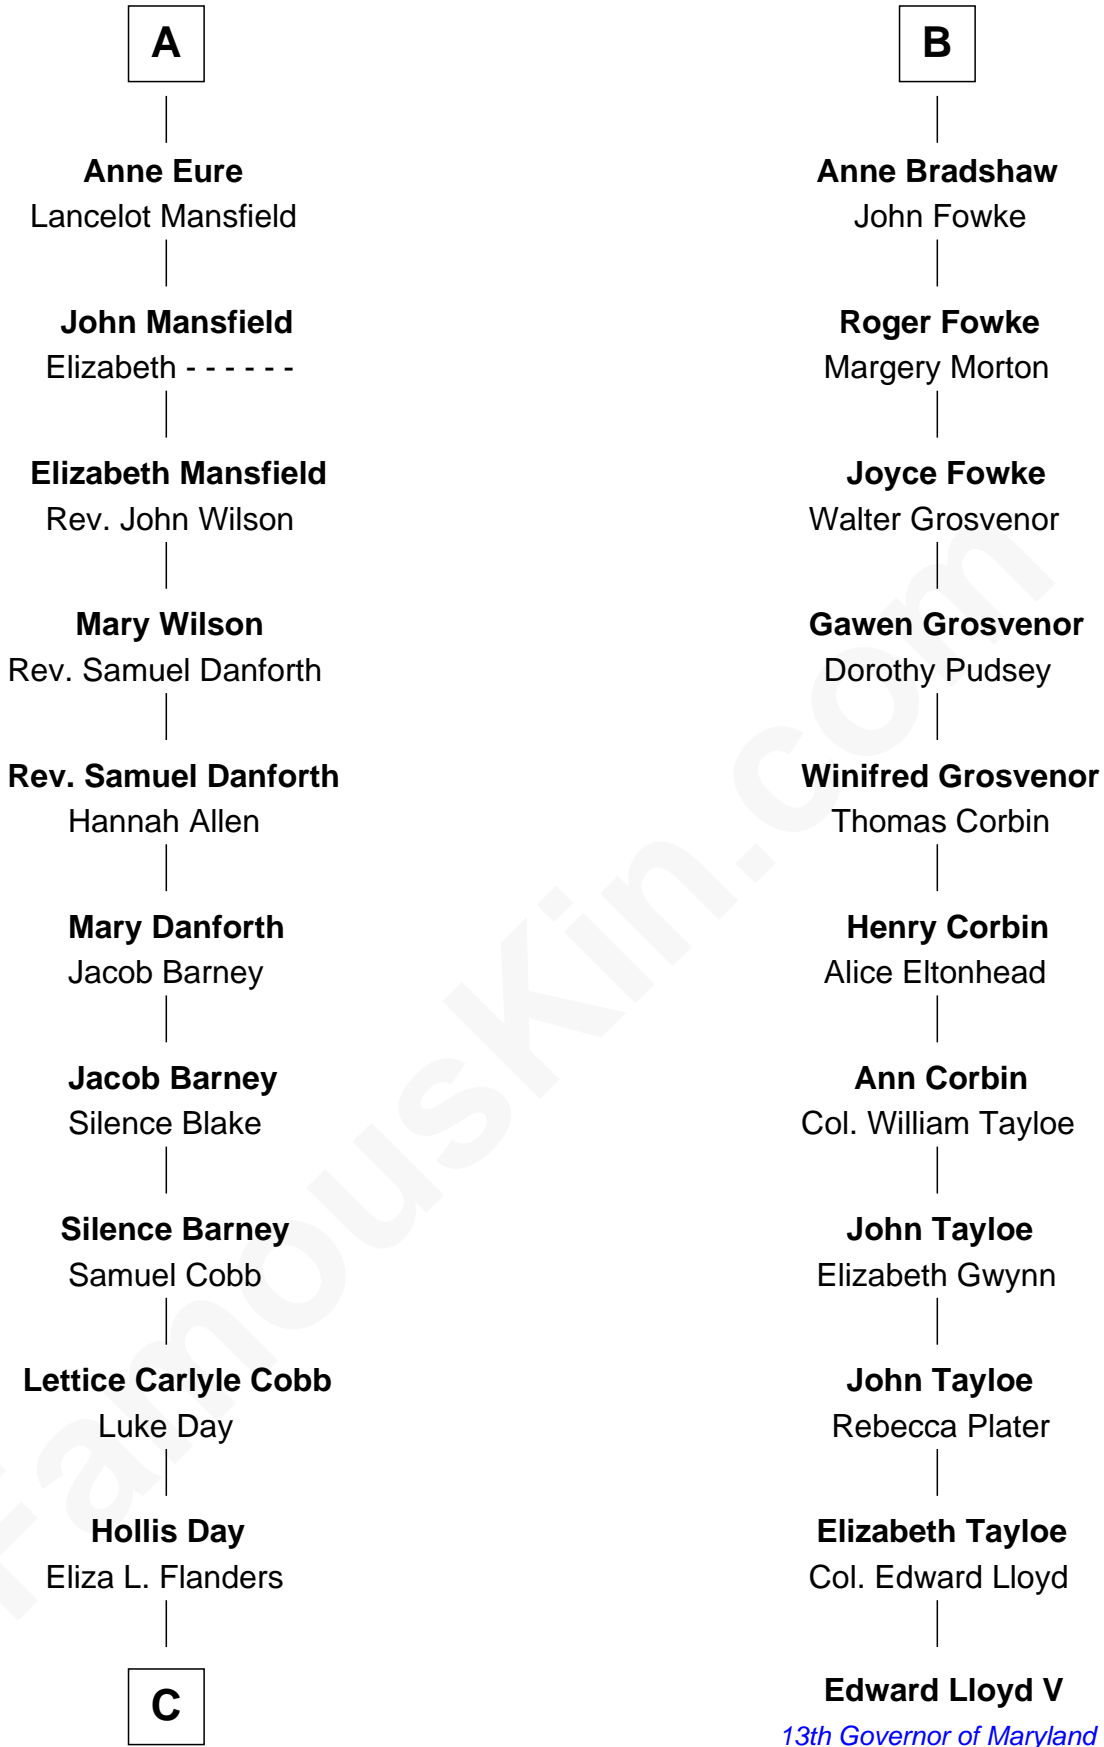

FamousKin.com

Relationship Chart of

Sandra Day O'Connor

First Female U.S. Supreme Court Justice

17th cousin 2 times removed of

Edward Lloyd V

13th Governor of Maryland

C

Henry Clay Day
Alice Edith Hilton

Henry R. Day
Ada Mae Wilkey

Sandra Day O'Connor
U.S. Supreme Court Justice

FamousKin.com