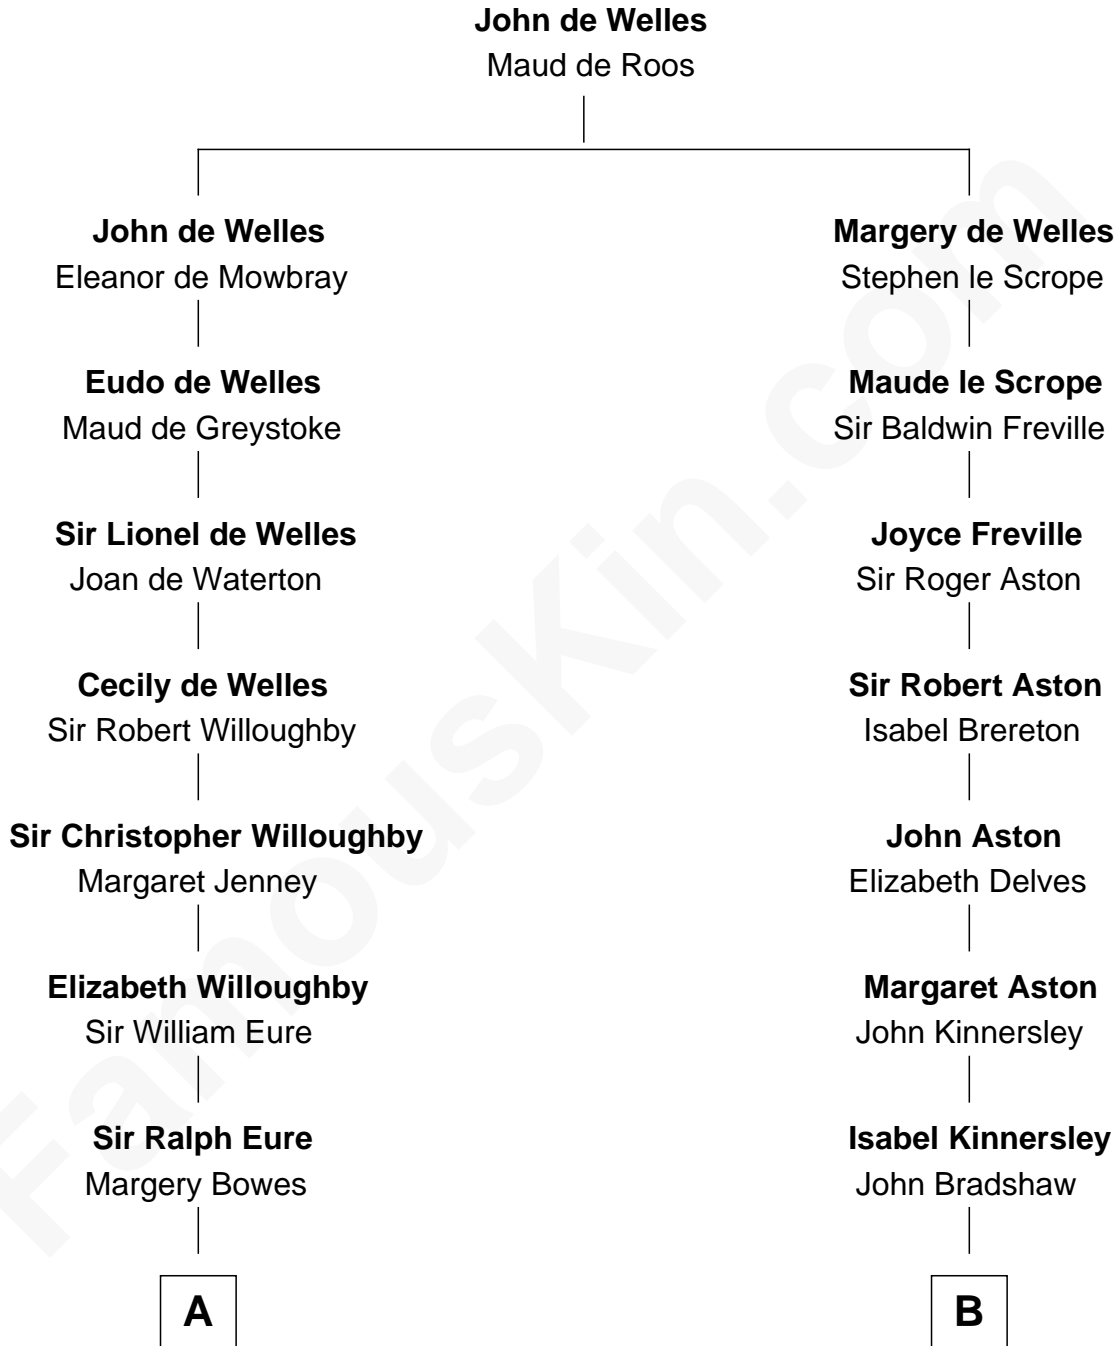

FamousKin.com

Relationship Chart of

Sandra Day O'Connor

First Female U.S. Supreme Court Justice

17th cousin 2 times removed of

Edward Lloyd V

13th Governor of Maryland

C

Henry Clay Day
Alice Edith Hilton

Henry R. Day
Ada Mae Wilkey

Sandra Day O'Connor
U.S. Supreme Court Justice

FamousKin.com