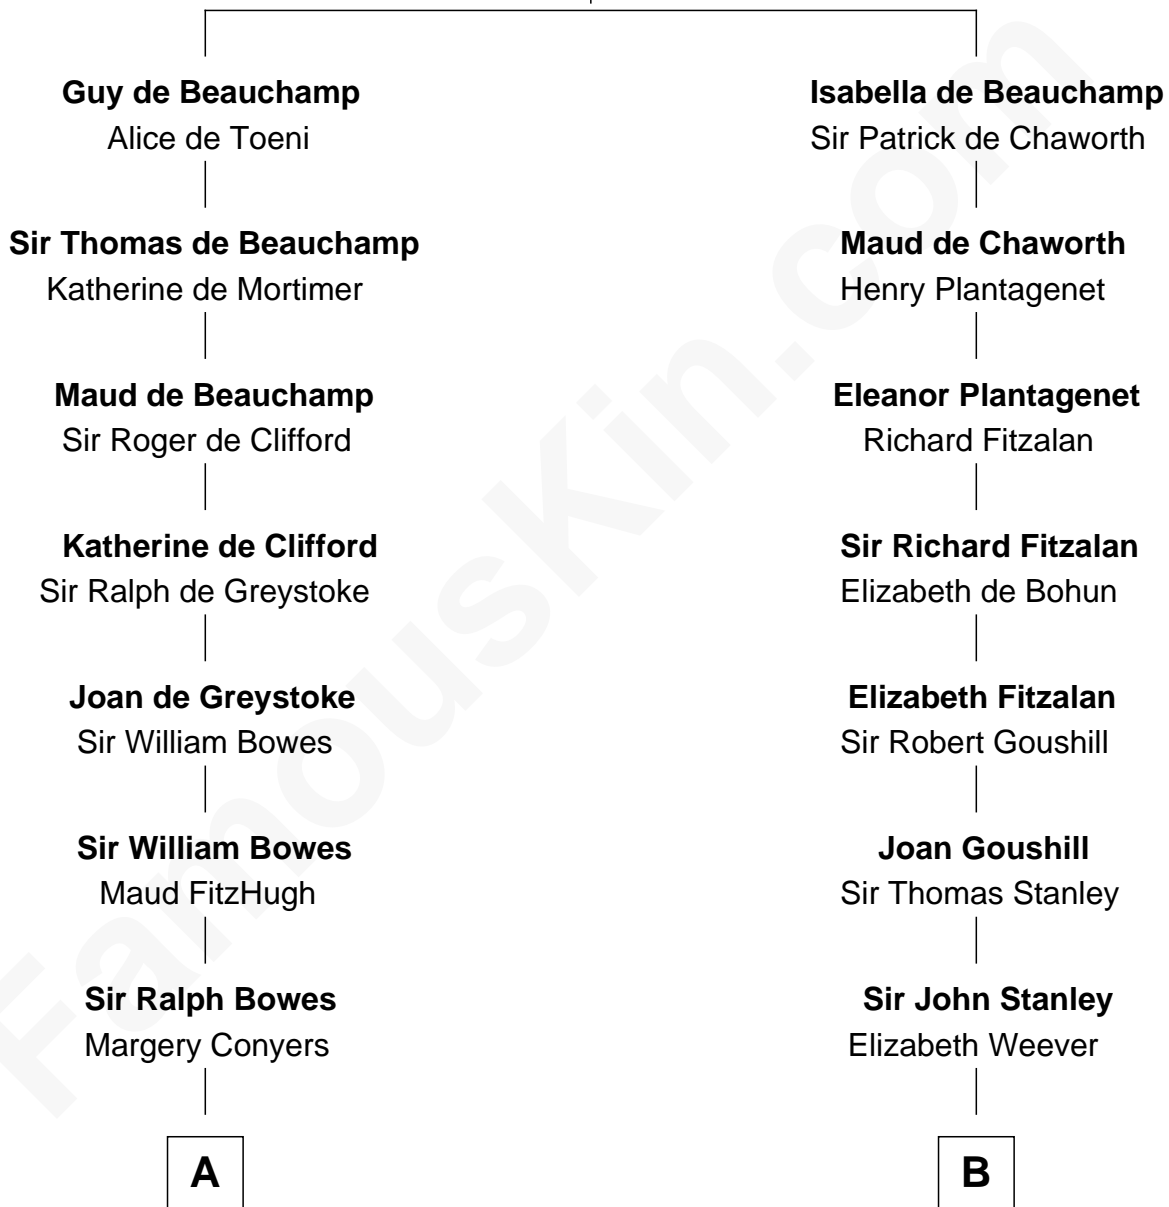

FamousKin.com

Relationship Chart of

Sandra Day O'Connor

First Female U.S. Supreme Court Justice

19th cousin 2 times removed of

Henry Lloyd

40th Governor of Maryland

William de Beauchamp

Maud FitzJohn

C

Lettice Carlyle Cobb

Luke Day

Hollis Day

Eliza L. Flanders

Henry Clay Day

Alice Edith Hilton