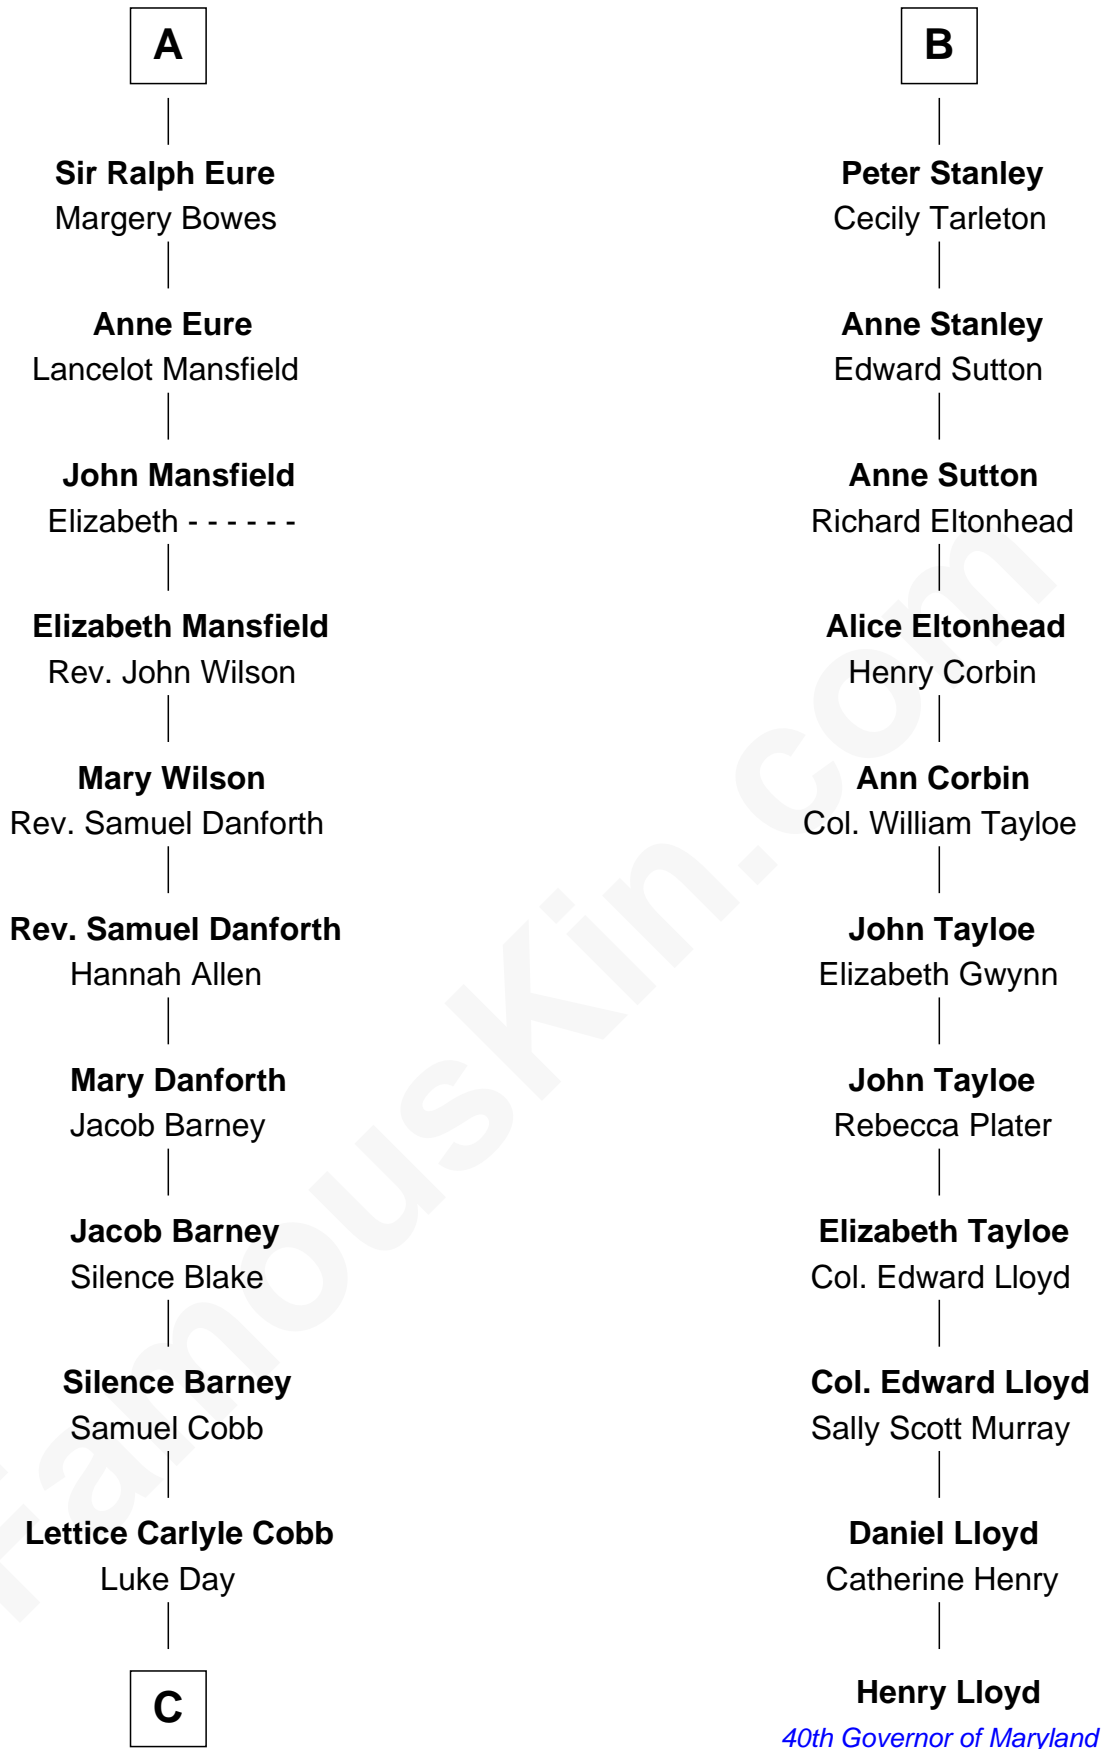

FamousKin.com

Relationship Chart of

Sandra Day O'Connor

First Female U.S. Supreme Court Justice

17th cousin 3 times removed of

Henry Lloyd

40th Governor of Maryland

C

—
Hollis Day

Eliza L. Flanders

—
Henry Clay Day

Alice Edith Hilton

—
Henry R. Day

Ada Mae Wilkey

—
Sandra Day O'Connor

U.S. Supreme Court Justice