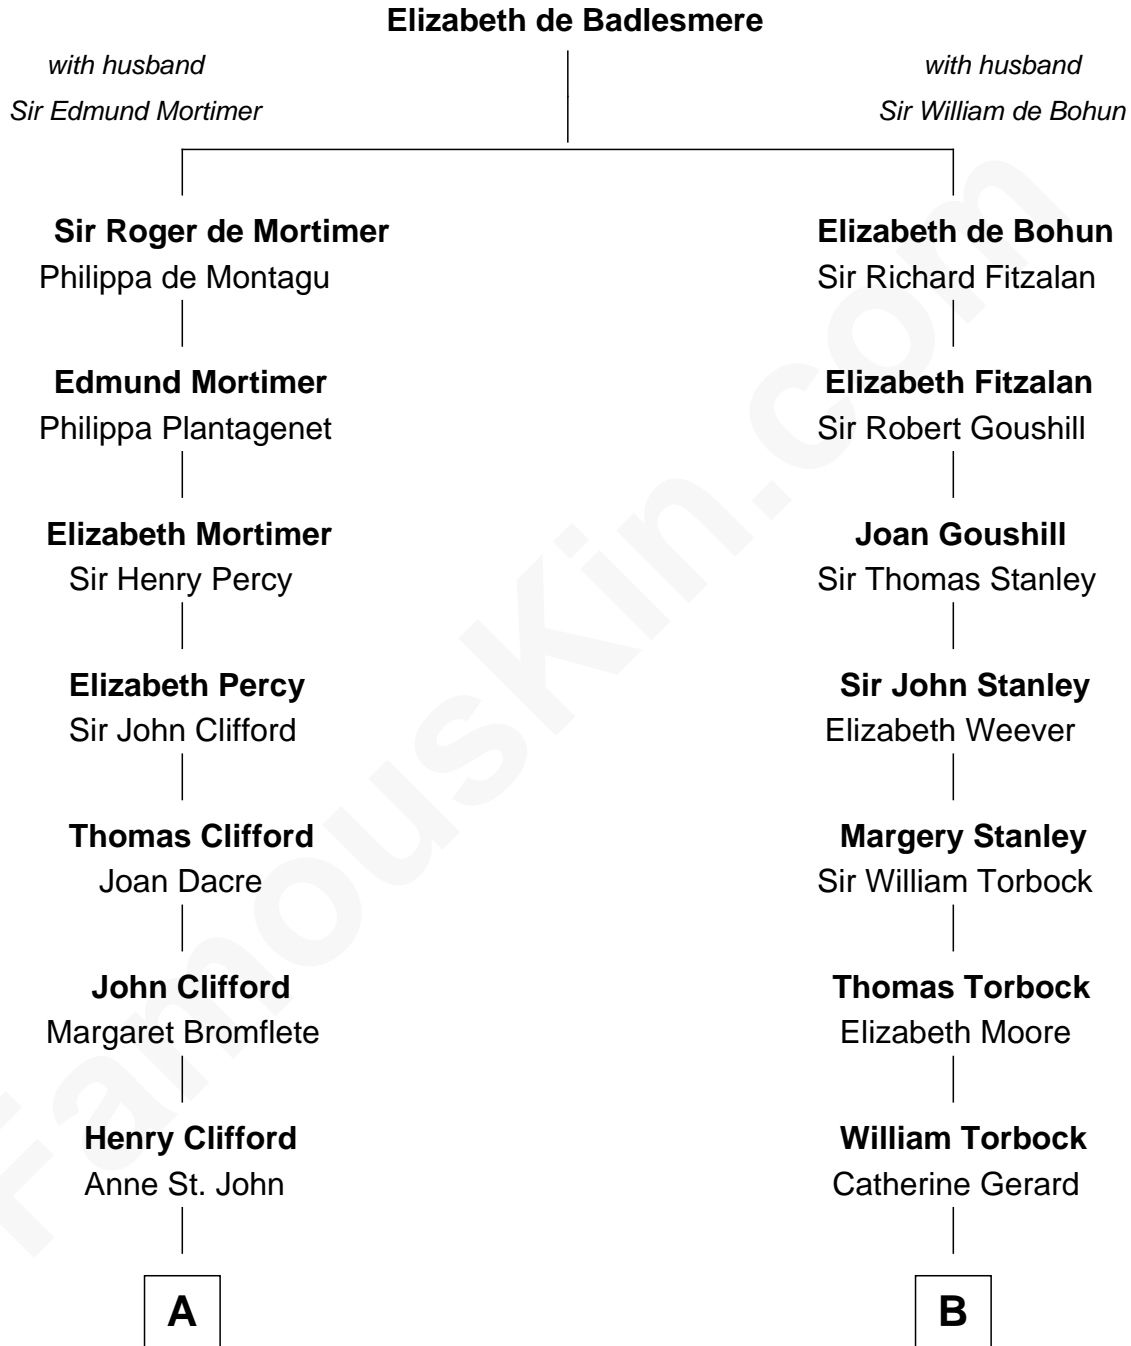

FamousKin.com

Relationship Chart of

Sandra Day O'Connor

First Female U.S. Supreme Court Justice

16th cousin 5 times removed of

Henry Lloyd

40th Governor of Maryland

C

—
Lettice Carlyle Cobb

Luke Day

—
Hollis Day

Eliza L. Flanders

—
Henry Clay Day

Alice Edith Hilton

—
Henry R. Day

Ada Mae Wilkey