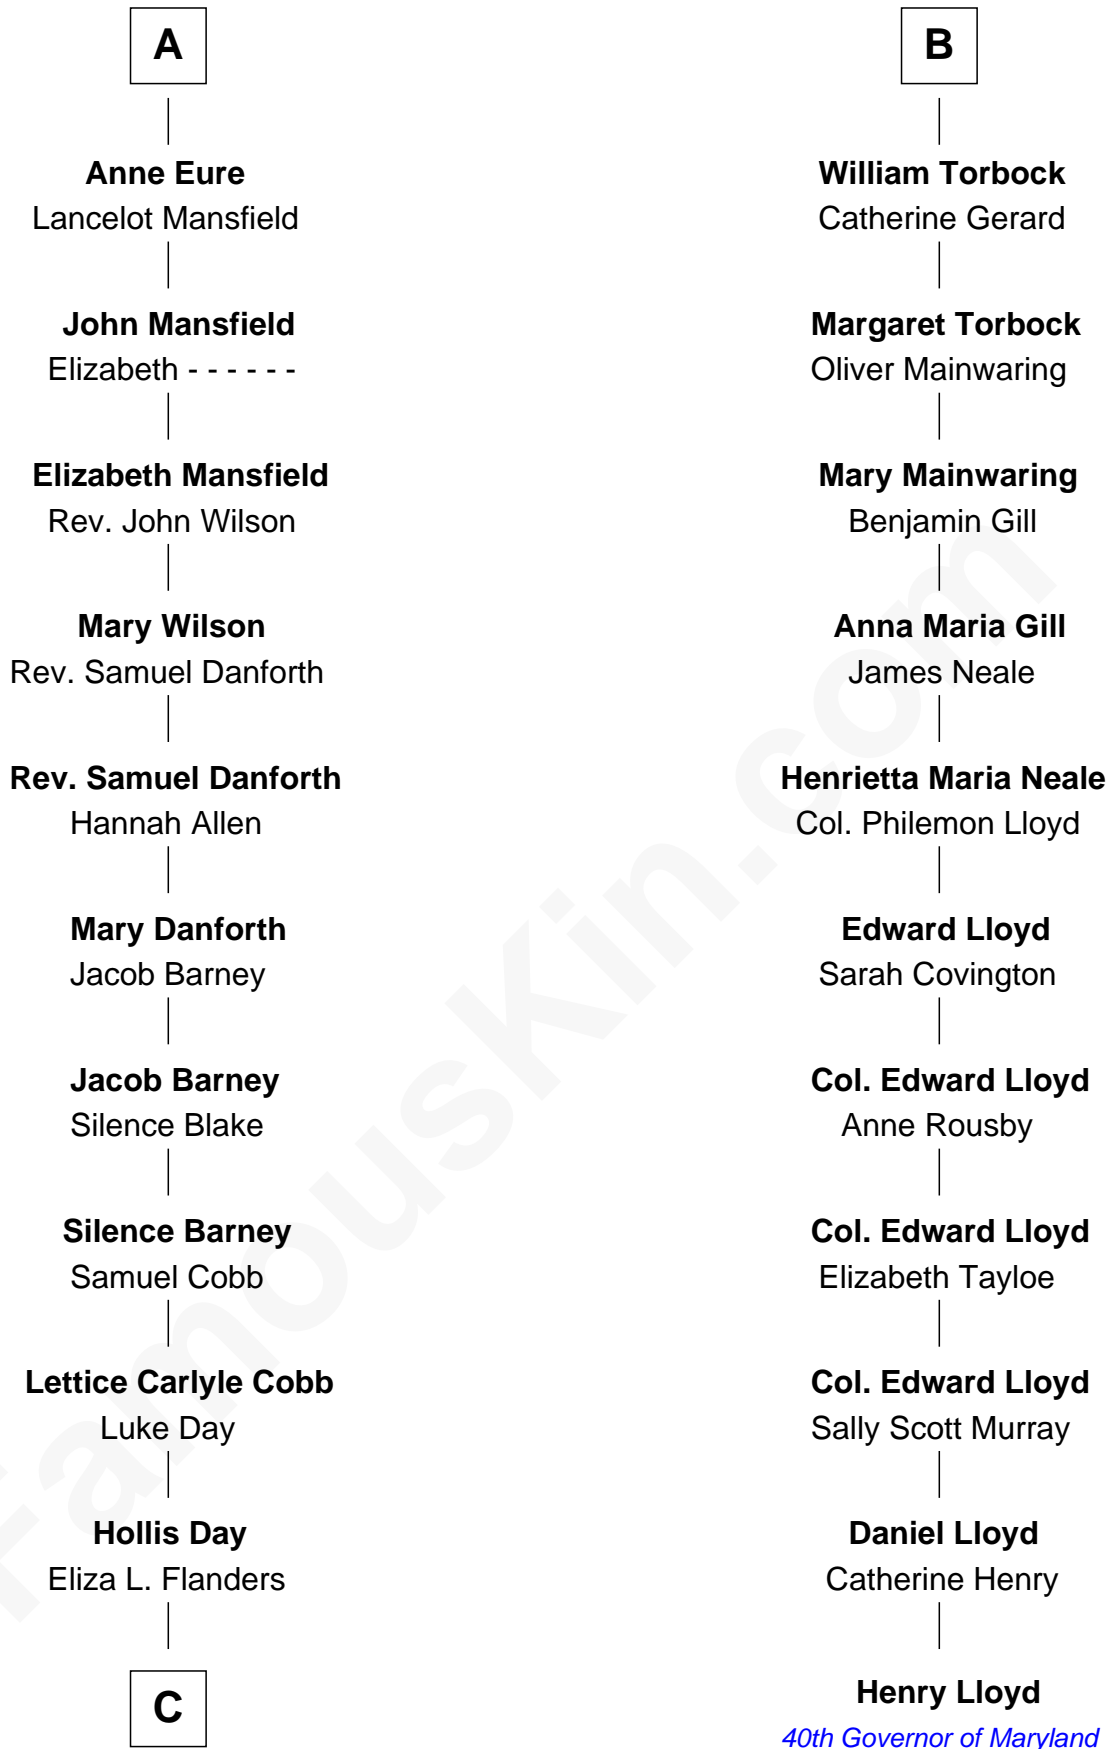

FamousKin.com

Relationship Chart of

Sandra Day O'Connor

First Female U.S. Supreme Court Justice

17th cousin 2 times removed of

Henry Lloyd

40th Governor of Maryland

Edmund Fitzalan

Alice de Warenne

C

Henry Clay Day
Alice Edith Hilton

Henry R. Day
Ada Mae Wilkey

Sandra Day O'Connor
U.S. Supreme Court Justice

FamousKin.com