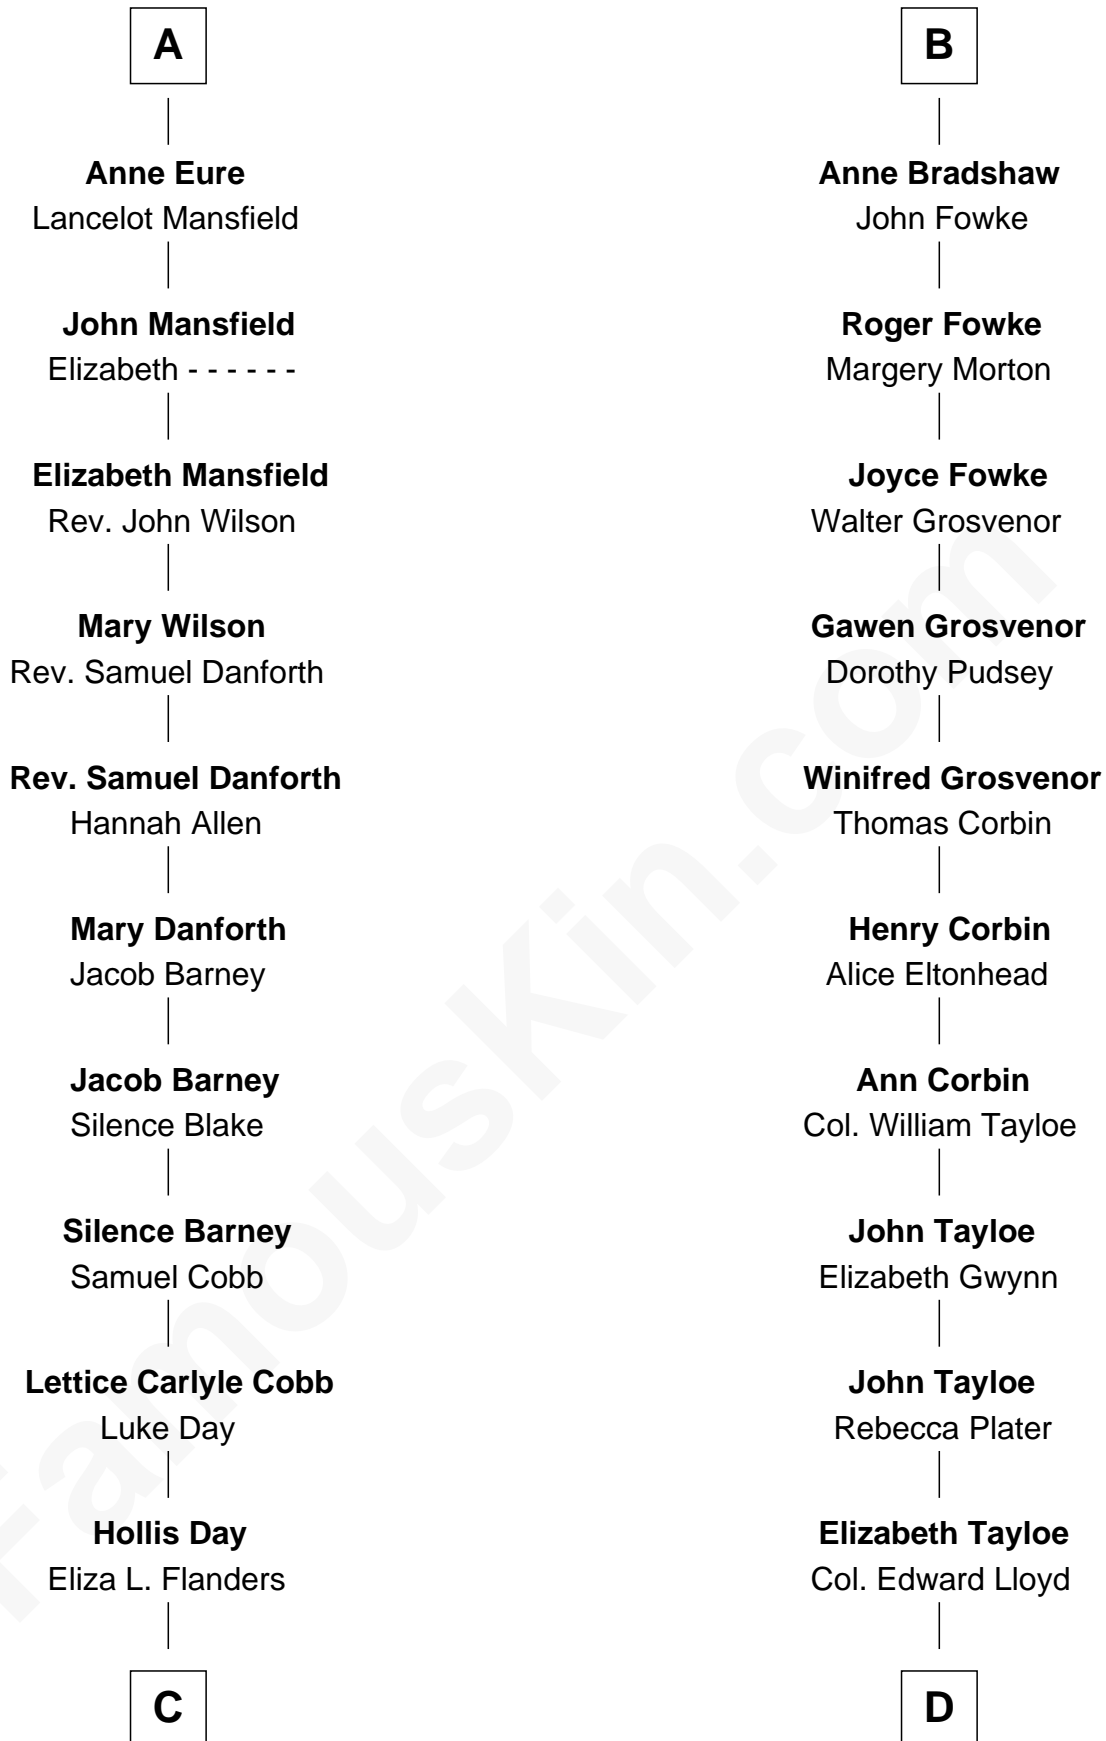

## Relationship Chart of

### Henry Lloyd

*40th Governor of Maryland*

**John de Welles**

Maud de Roos

**C**

**Henry Clay Day**  
Alice Edith Hilton

**Henry R. Day**  
Ada Mae Wilkey

**Sandra Day O'Connor**  
*U.S. Supreme Court Justice*

**D**

**Col. Edward Lloyd**  
Sally Scott Murray

**Daniel Lloyd**  
Catherine Henry

**Henry Lloyd**  
*40th Governor of Maryland*

FamousKin.com