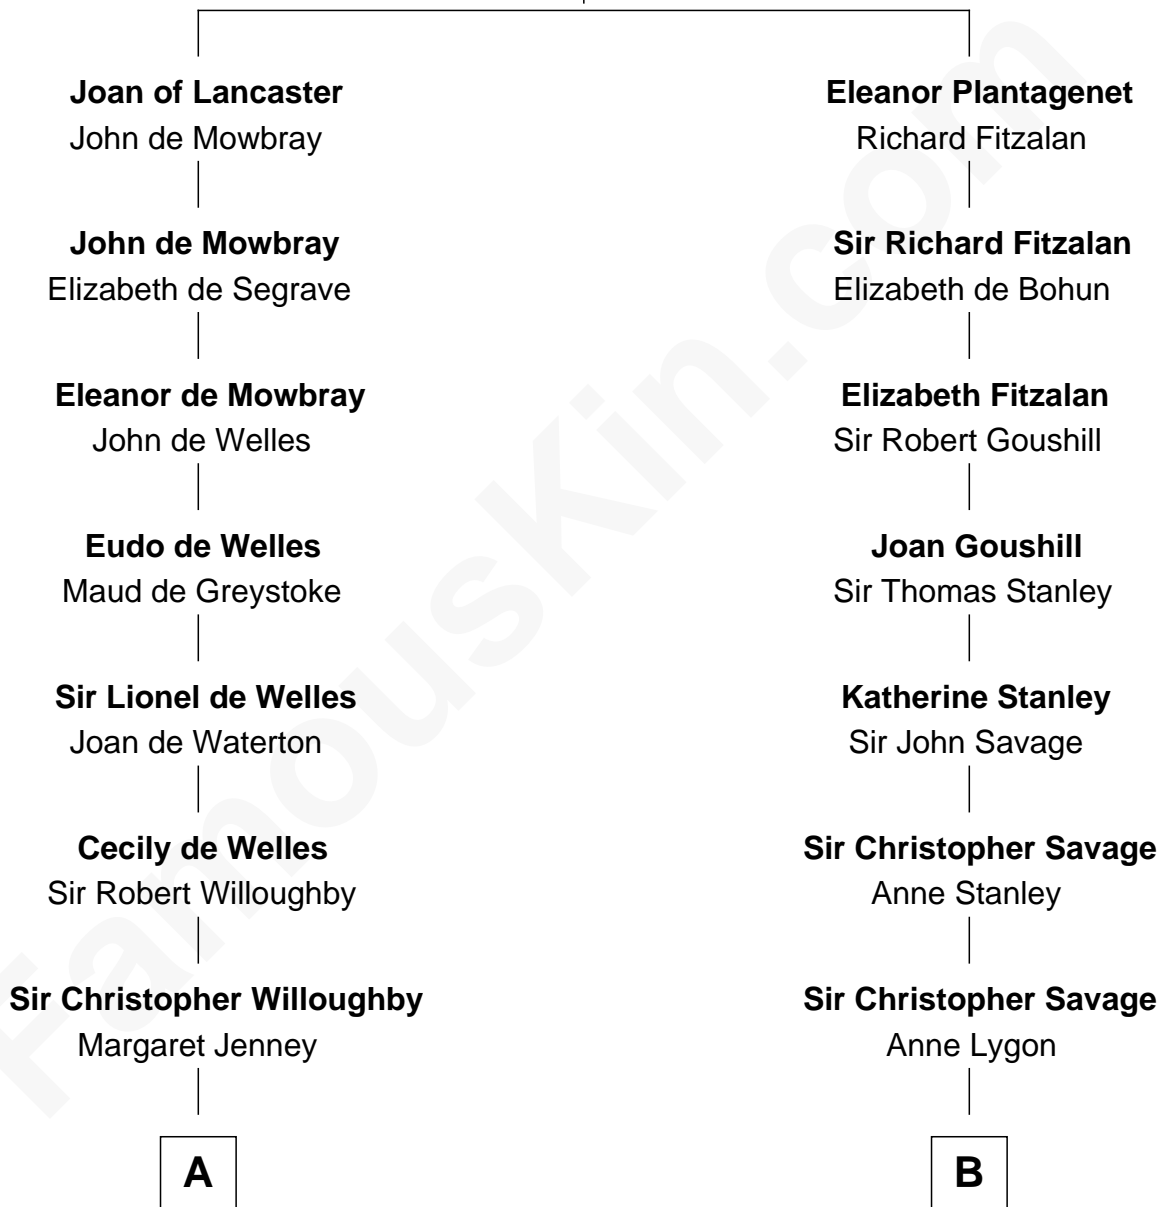

FamousKin.com

Relationship Chart of

Sandra Day O'Connor

First Female U.S. Supreme Court Justice

16th cousin 5 times removed of

Zachary Taylor
12th U.S. President

Henry Plantagenet
Maud de Chaworth

C

—
Lettice Carlyle Cobb

Luke Day

—
Hollis Day

Eliza L. Flanders

—
Henry Clay Day

Alice Edith Hilton

—
Henry R. Day

Ada Mae Wilkey