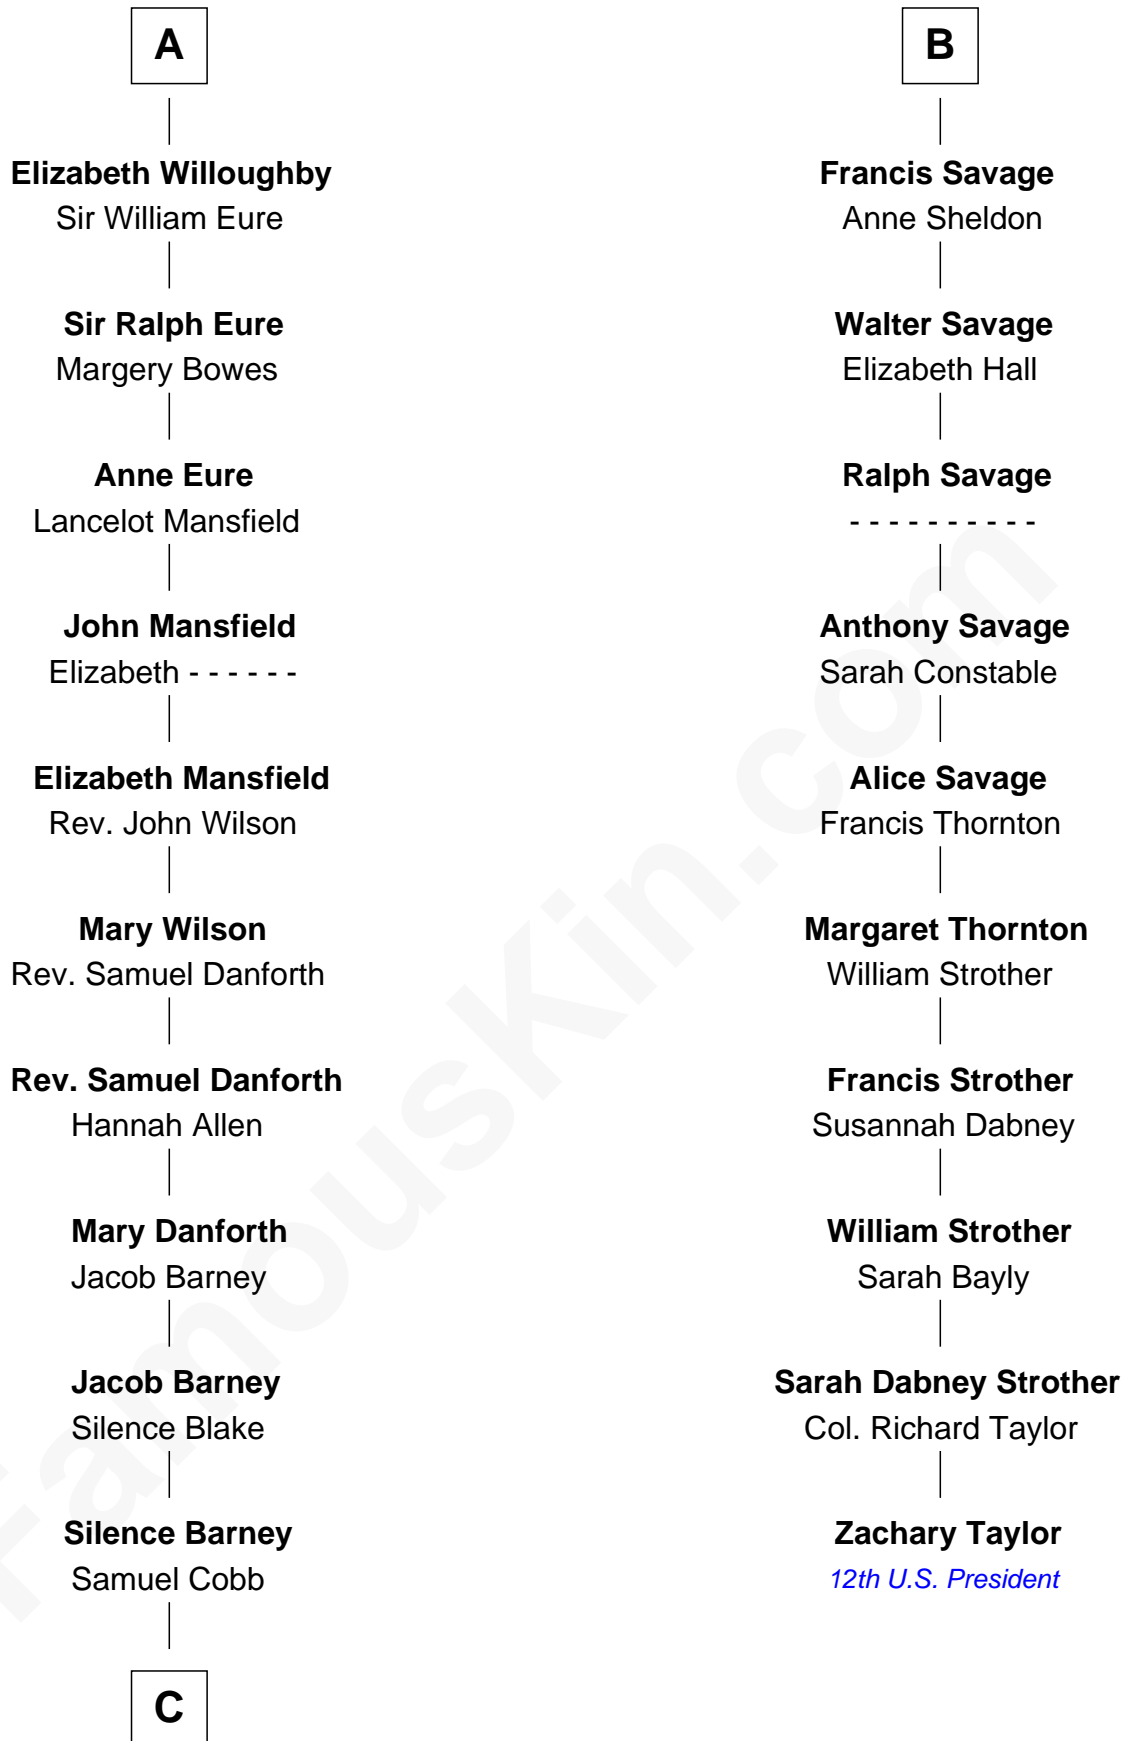

FamousKin.com

Relationship Chart of

Sandra Day O'Connor

First Female U.S. Supreme Court Justice

16th cousin 5 times removed of

Zachary Taylor
12th U.S. President

Henry Plantagenet
Maud de Chaworth

C

—
Lettice Carlyle Cobb

Luke Day

—
Hollis Day

Eliza L. Flanders

—
Henry Clay Day

Alice Edith Hilton

—
Henry R. Day

Ada Mae Wilkey