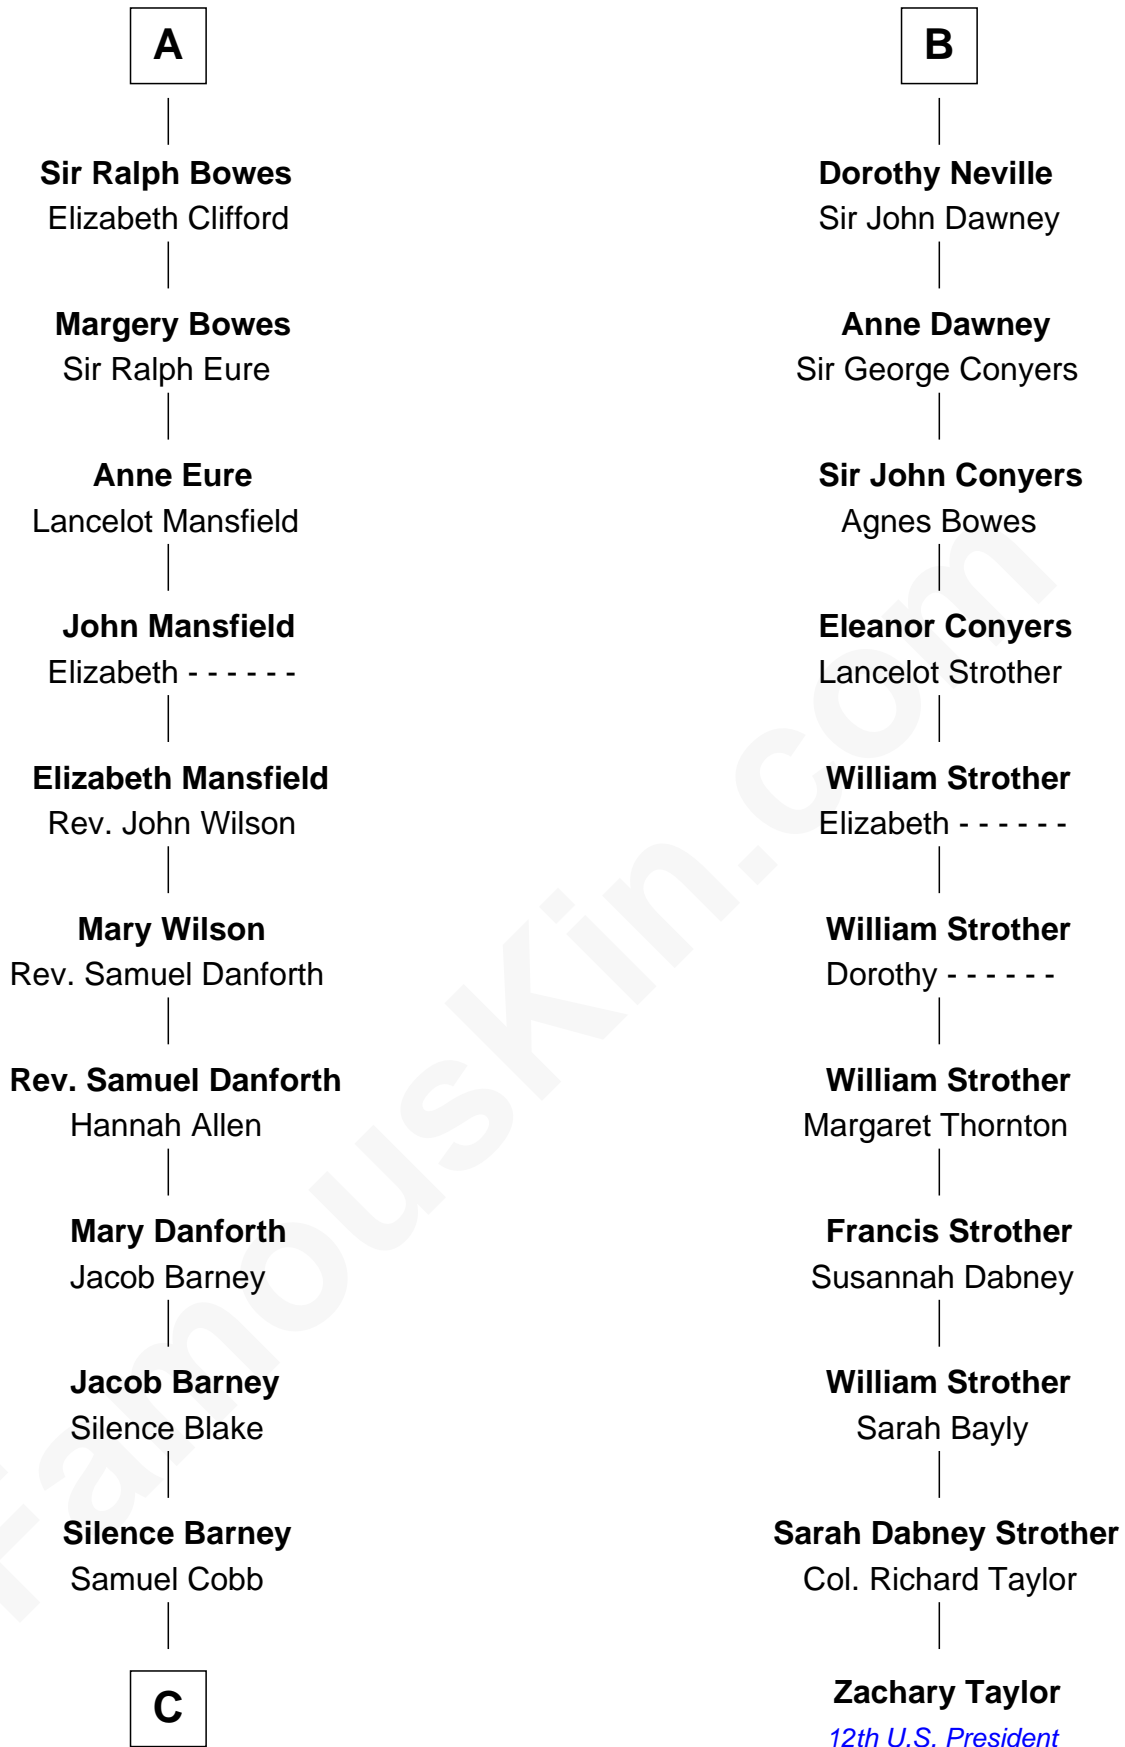

**FamousKin.com**  
**Relationship Chart of**  
**Sandra Day O'Connor**

*First Female U.S. Supreme Court Justice*

**17th cousin 4 times removed of**

**Zachary Taylor**  
*12th U.S. President*

**Sir Edmund Mortimer**  
 Margaret de Fiennes

**C**

—  
**Lettice Carlyle Cobb**

Luke Day

—  
**Hollis Day**

Eliza L. Flanders

—  
**Henry Clay Day**

Alice Edith Hilton

—  
**Henry R. Day**

Ada Mae Wilkey

—  
**Sandra Day O'Connor**

*U.S. Supreme Court Justice*

FamousKin.com