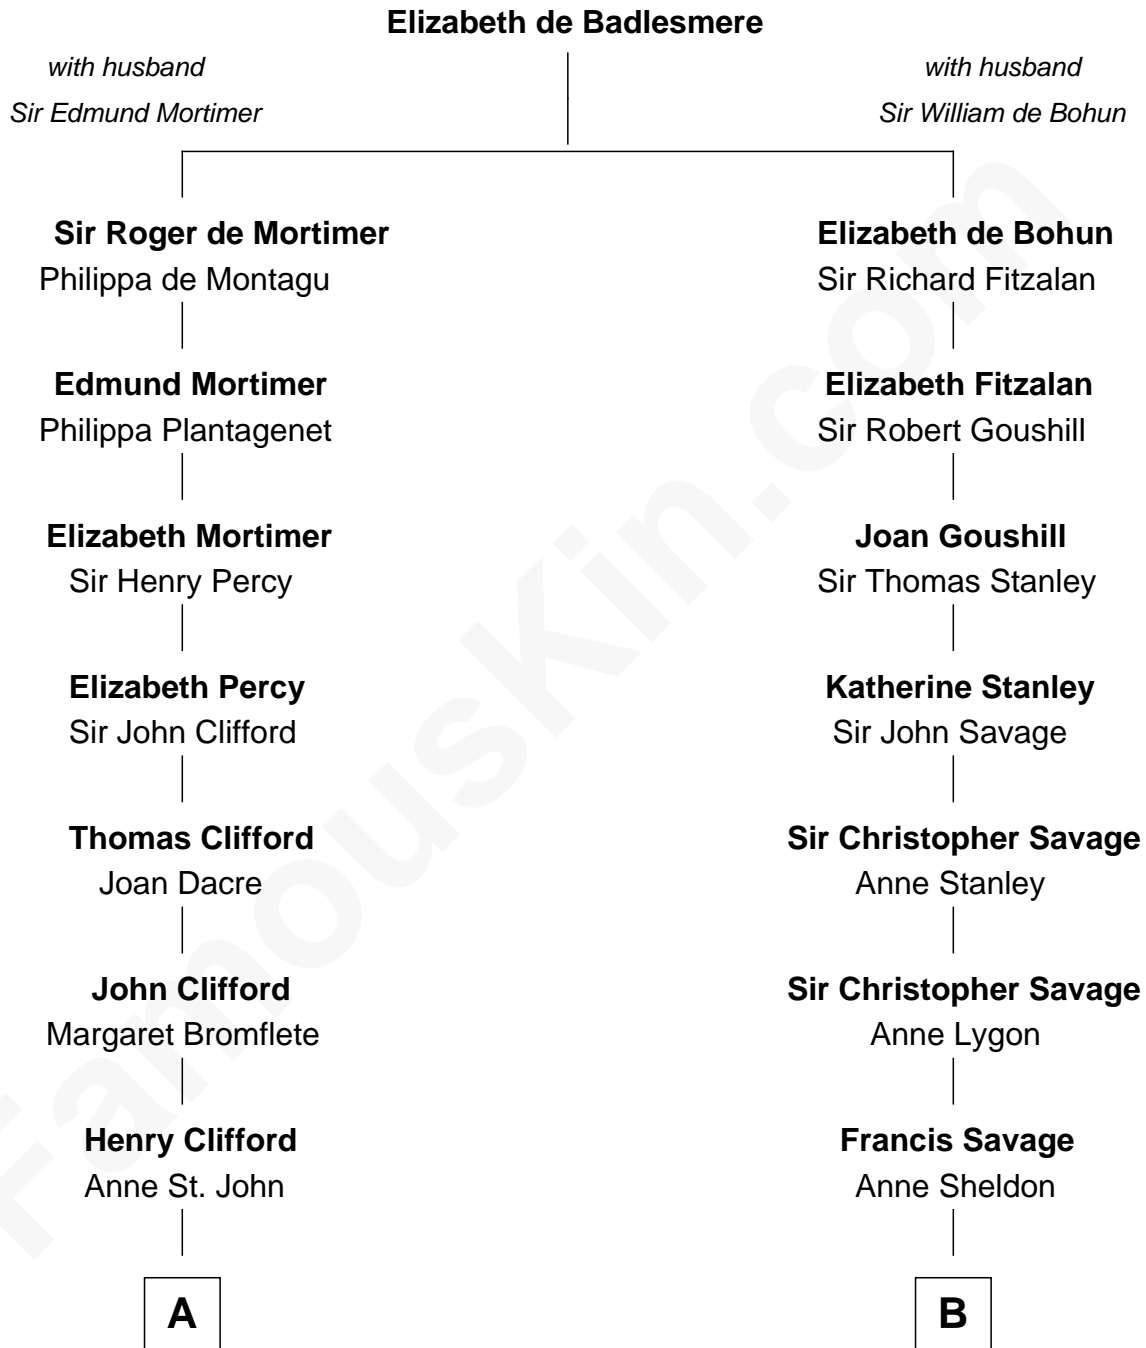

FamousKin.com

Relationship Chart of

Sandra Day O'Connor

First Female U.S. Supreme Court Justice

15th cousin 6 times removed of

Zachary Taylor
12th U.S. President

C

—
Lettice Carlyle Cobb

Luke Day

—
Hollis Day

Eliza L. Flanders

—
Henry Clay Day

Alice Edith Hilton

—
Henry R. Day

Ada Mae Wilkey

—
Sandra Day O'Connor

U.S. Supreme Court Justice

FamousKin.com