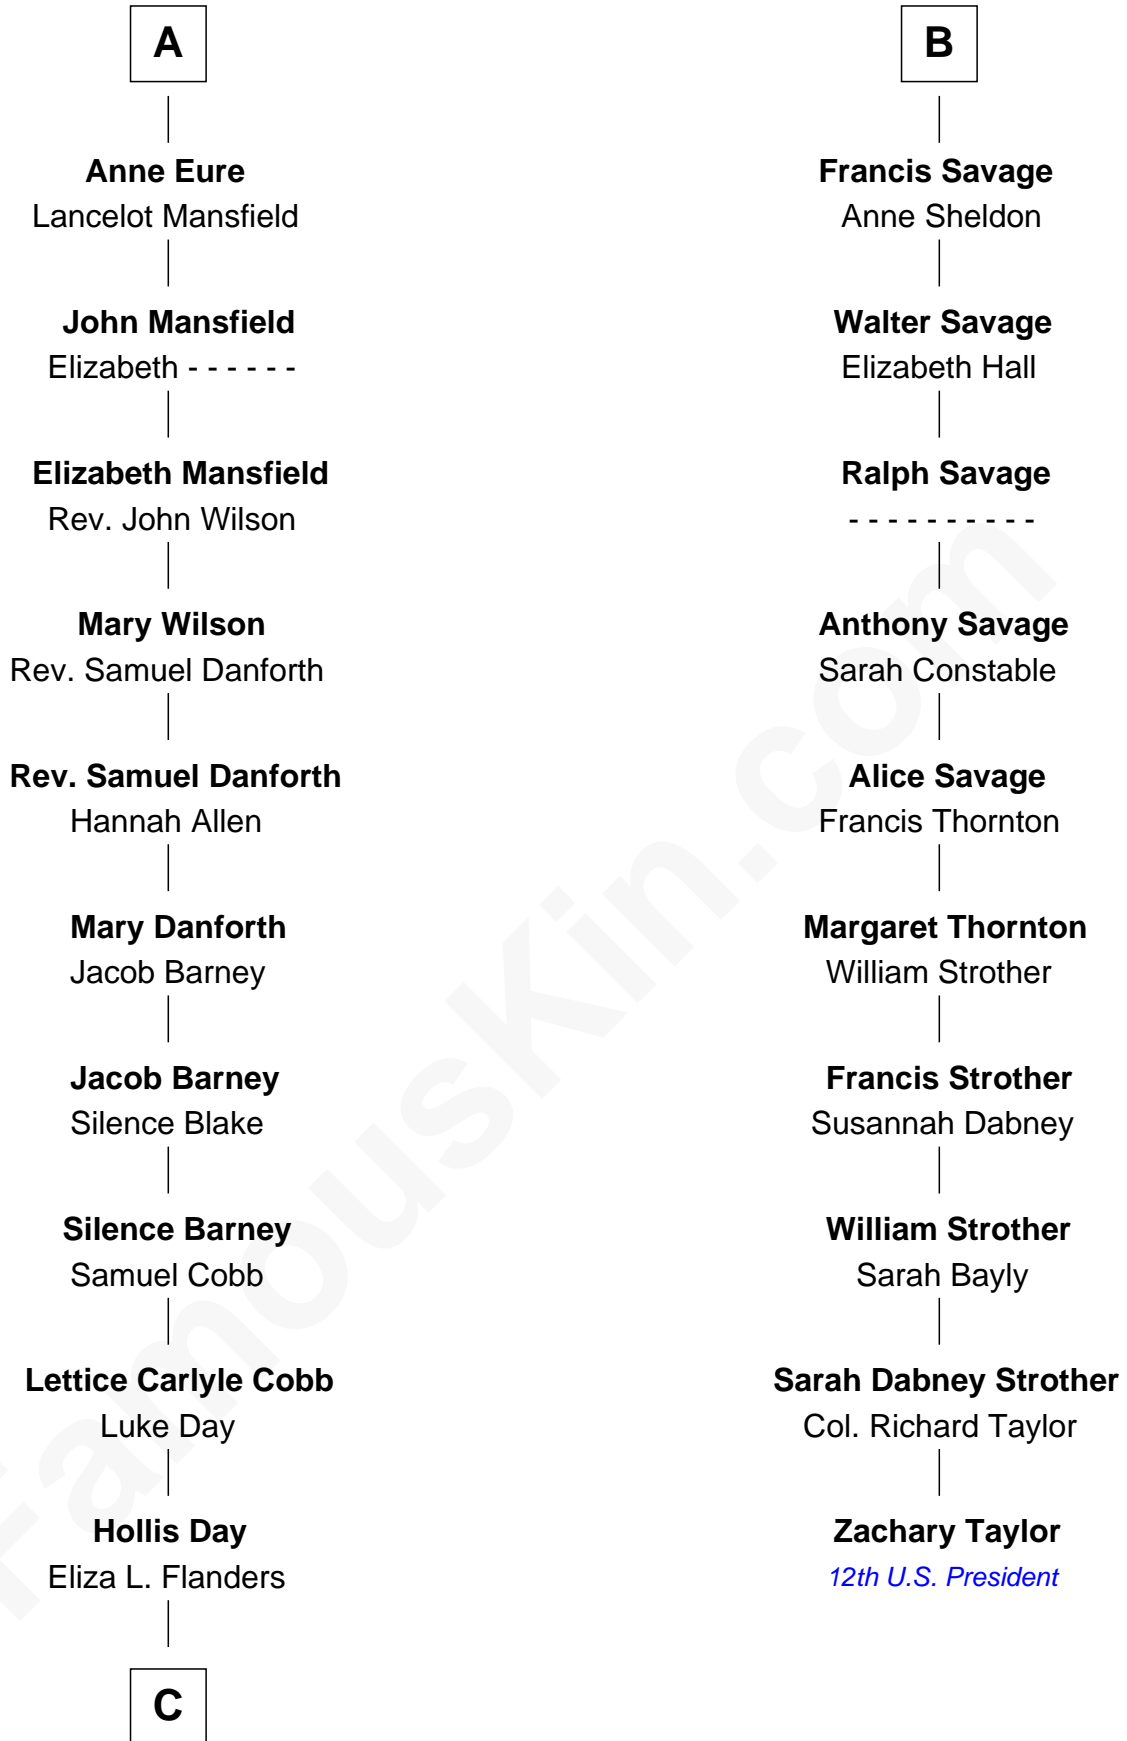

FamousKin.com

Relationship Chart of

Sandra Day O'Connor

First Female U.S. Supreme Court Justice

16th cousin 3 times removed of

Zachary Taylor
12th U.S. President

Edmund Fitzalan
Alice de Warenne

C

Henry Clay Day
Alice Edith Hilton

Henry R. Day
Ada Mae Wilkey

Sandra Day O'Connor
U.S. Supreme Court Justice

FamousKin.com