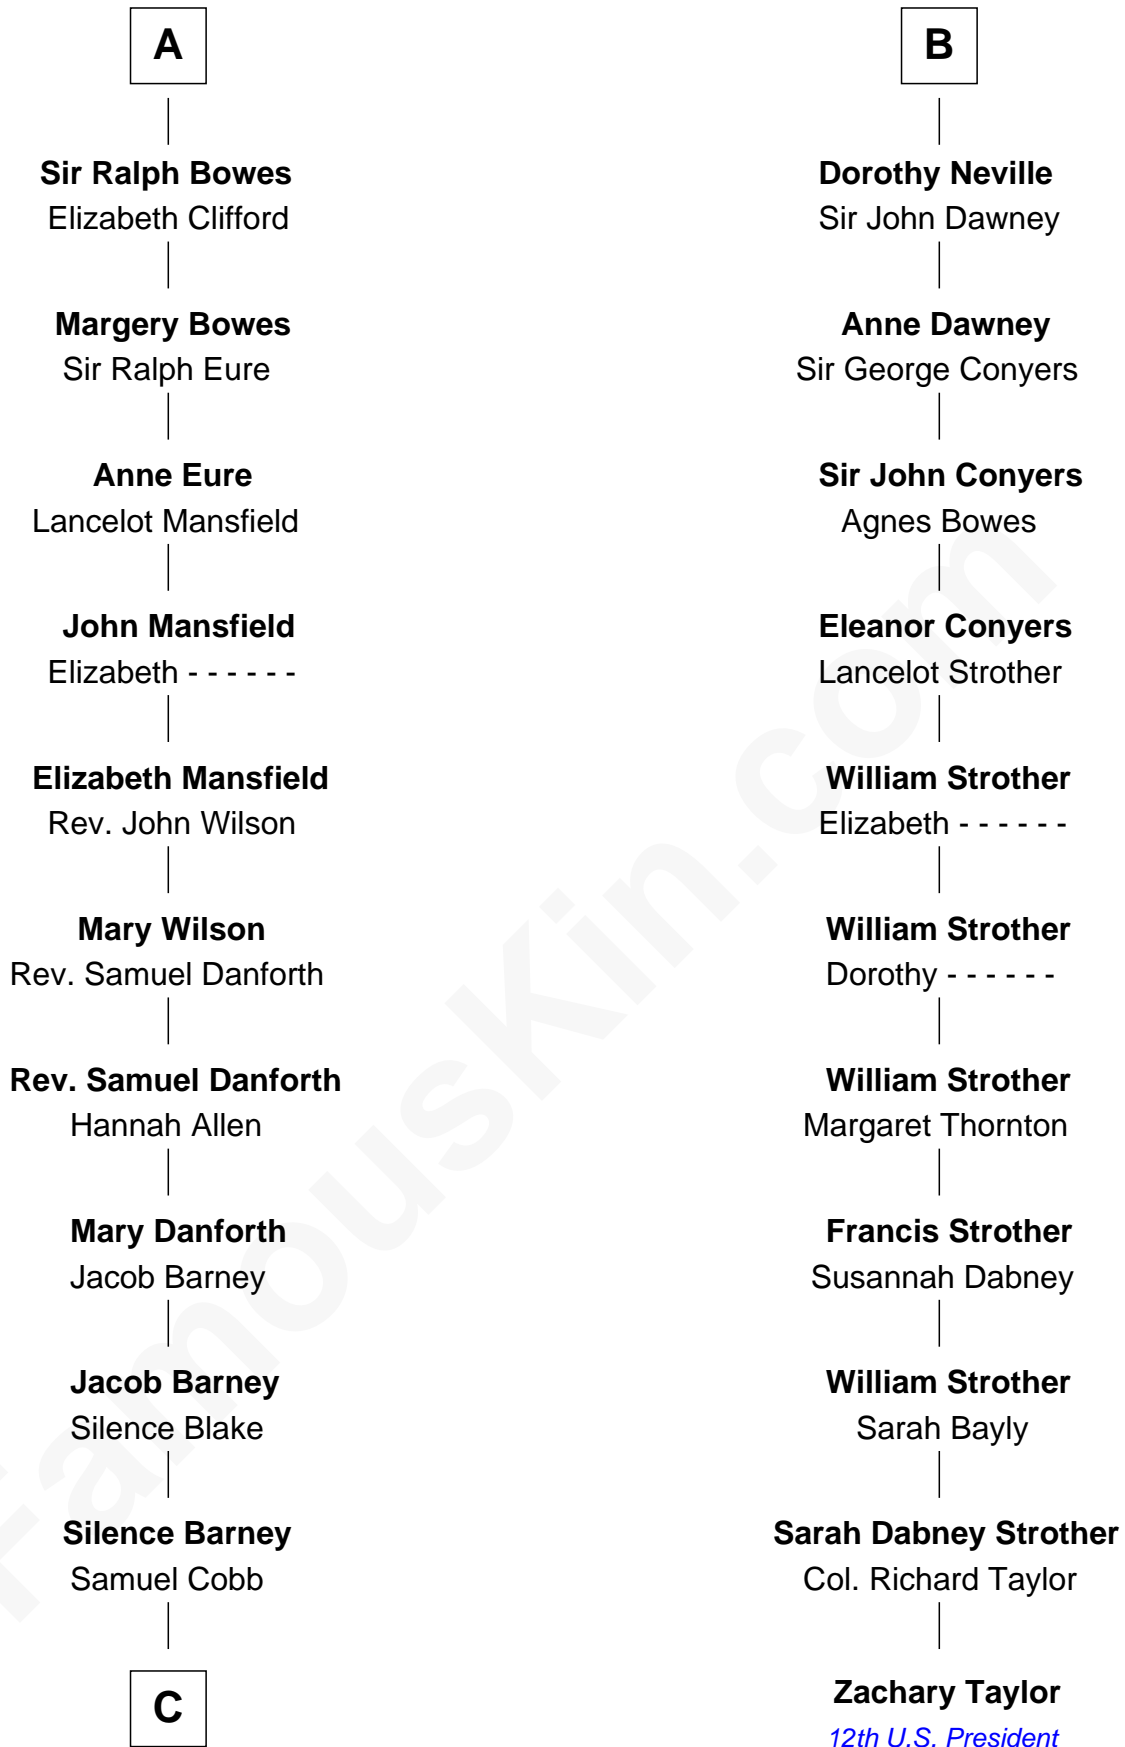

FamousKin.com

Relationship Chart of

Sandra Day O'Connor

First Female U.S. Supreme Court Justice

17th cousin 4 times removed of

Zachary Taylor
12th U.S. President

Sir James de Audley
Ela Longespee

C

—
Lettice Carlyle Cobb

Luke Day

—
Hollis Day

Eliza L. Flanders

—
Henry Clay Day

Alice Edith Hilton

—
Henry R. Day

Ada Mae Wilkey