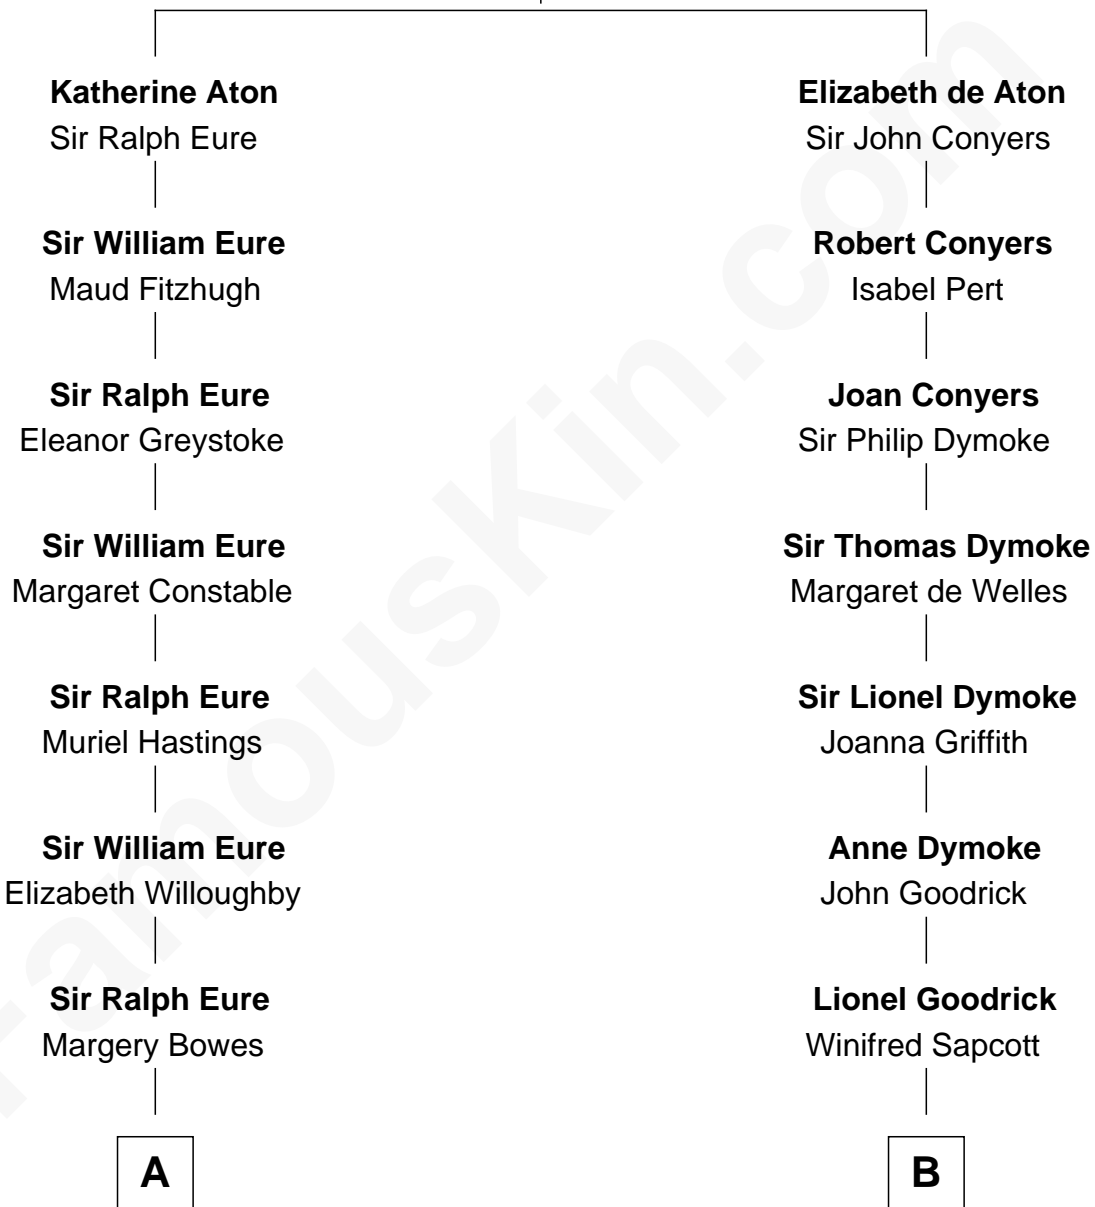

FamousKin.com

Relationship Chart of

Sandra Day O'Connor

First Female U.S. Supreme Court Justice

19th cousin 1 time removed of

Dave Cowens

NBA Hall of Famer

Sir William de Aton

Isabel de Percy

C

Henry Clay Day
Alice Edith Hilton

Henry R. Day
Ada Mae Wilkey

Sandra Day O'Connor
U.S. Supreme Court Justice

D

Charles Albert Atwood
Mina Sylvia Cundiff

Stanley True Atwood
Dorothy Ann Ulrich