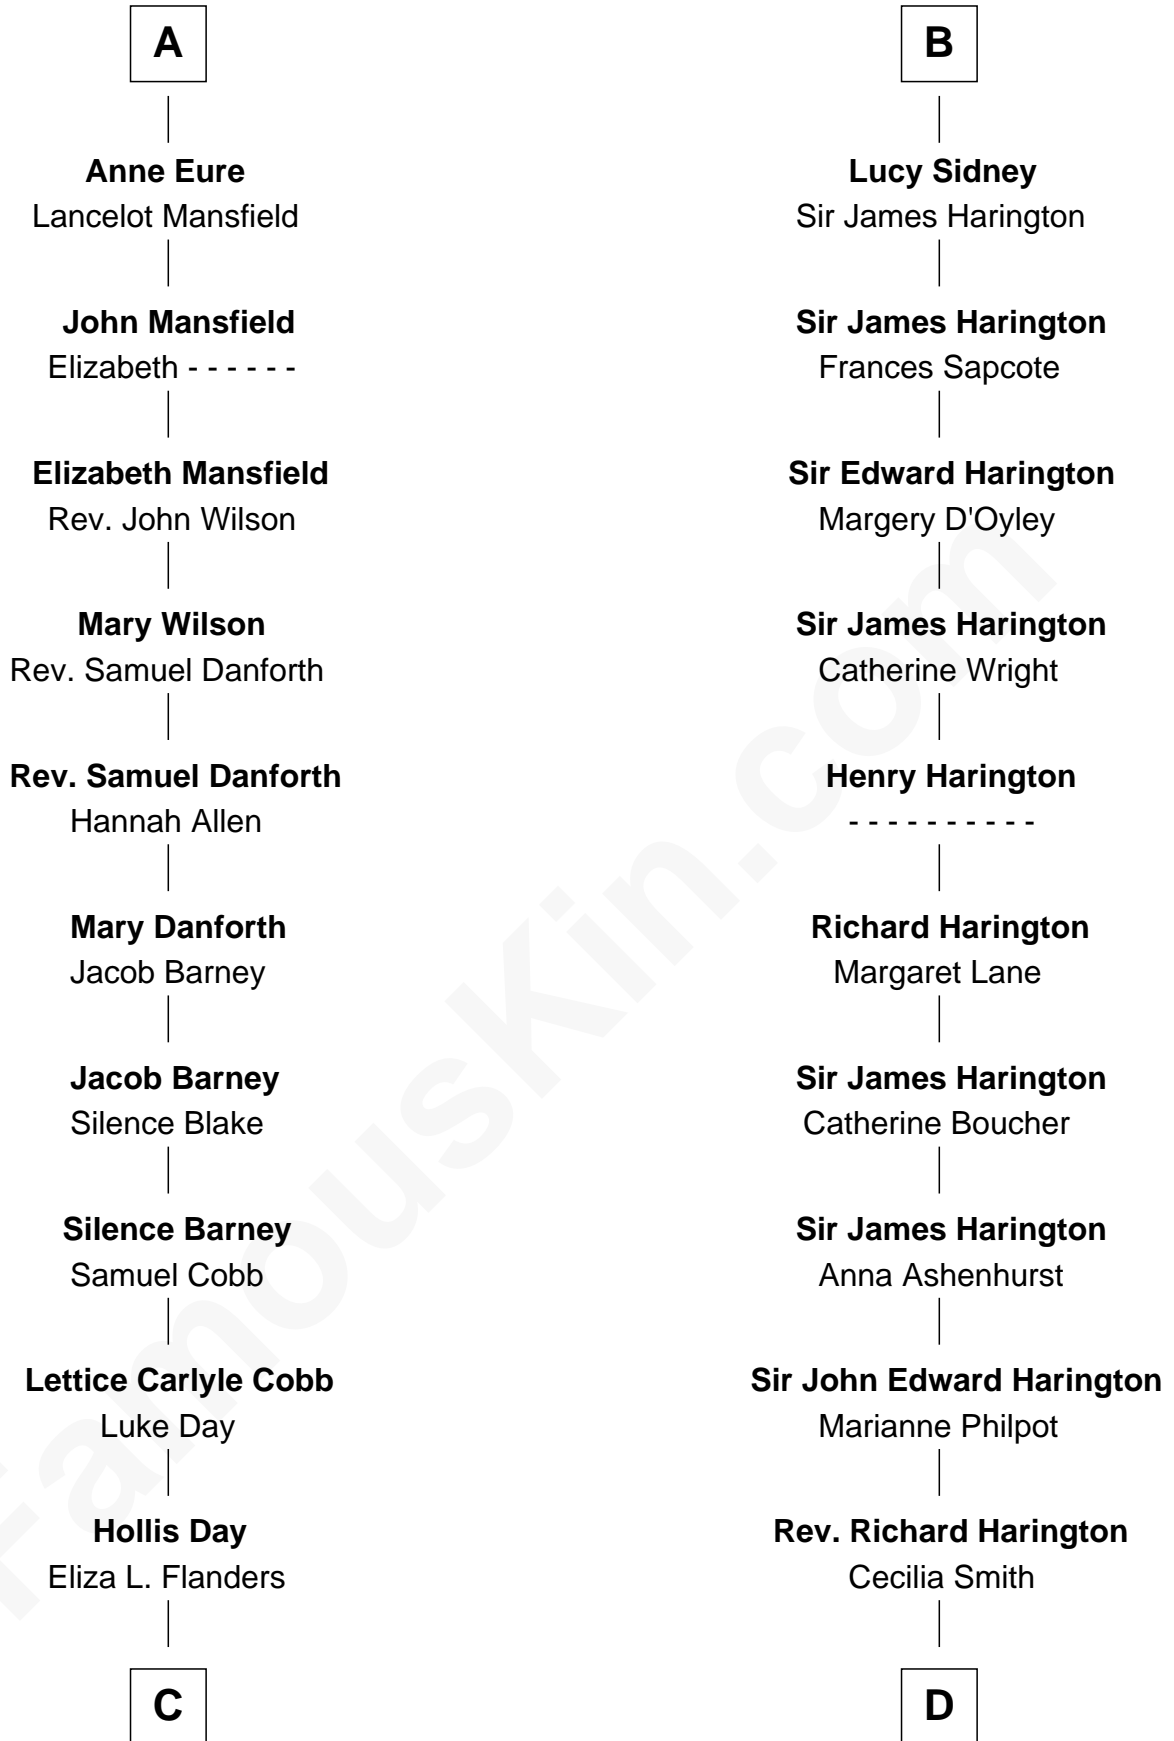

FamousKin.com

Relationship Chart of

Sandra Day O'Connor

First Female U.S. Supreme Court Justice

19th cousin 2 times removed of

Kit Harington

TV Actor - "Game of Thrones"

Edmund Fitzalan

Alice de Warenne

C

Henry Clay Day
Alice Edith Hilton

Henry R. Day
Ada Mae Wilkey

Sandra Day O'Connor
U.S. Supreme Court Justice

D

Sir Richard Harington
Francis Agnata Biscoe

Sir Richard Harington
Selina Louisa Grace Dundas