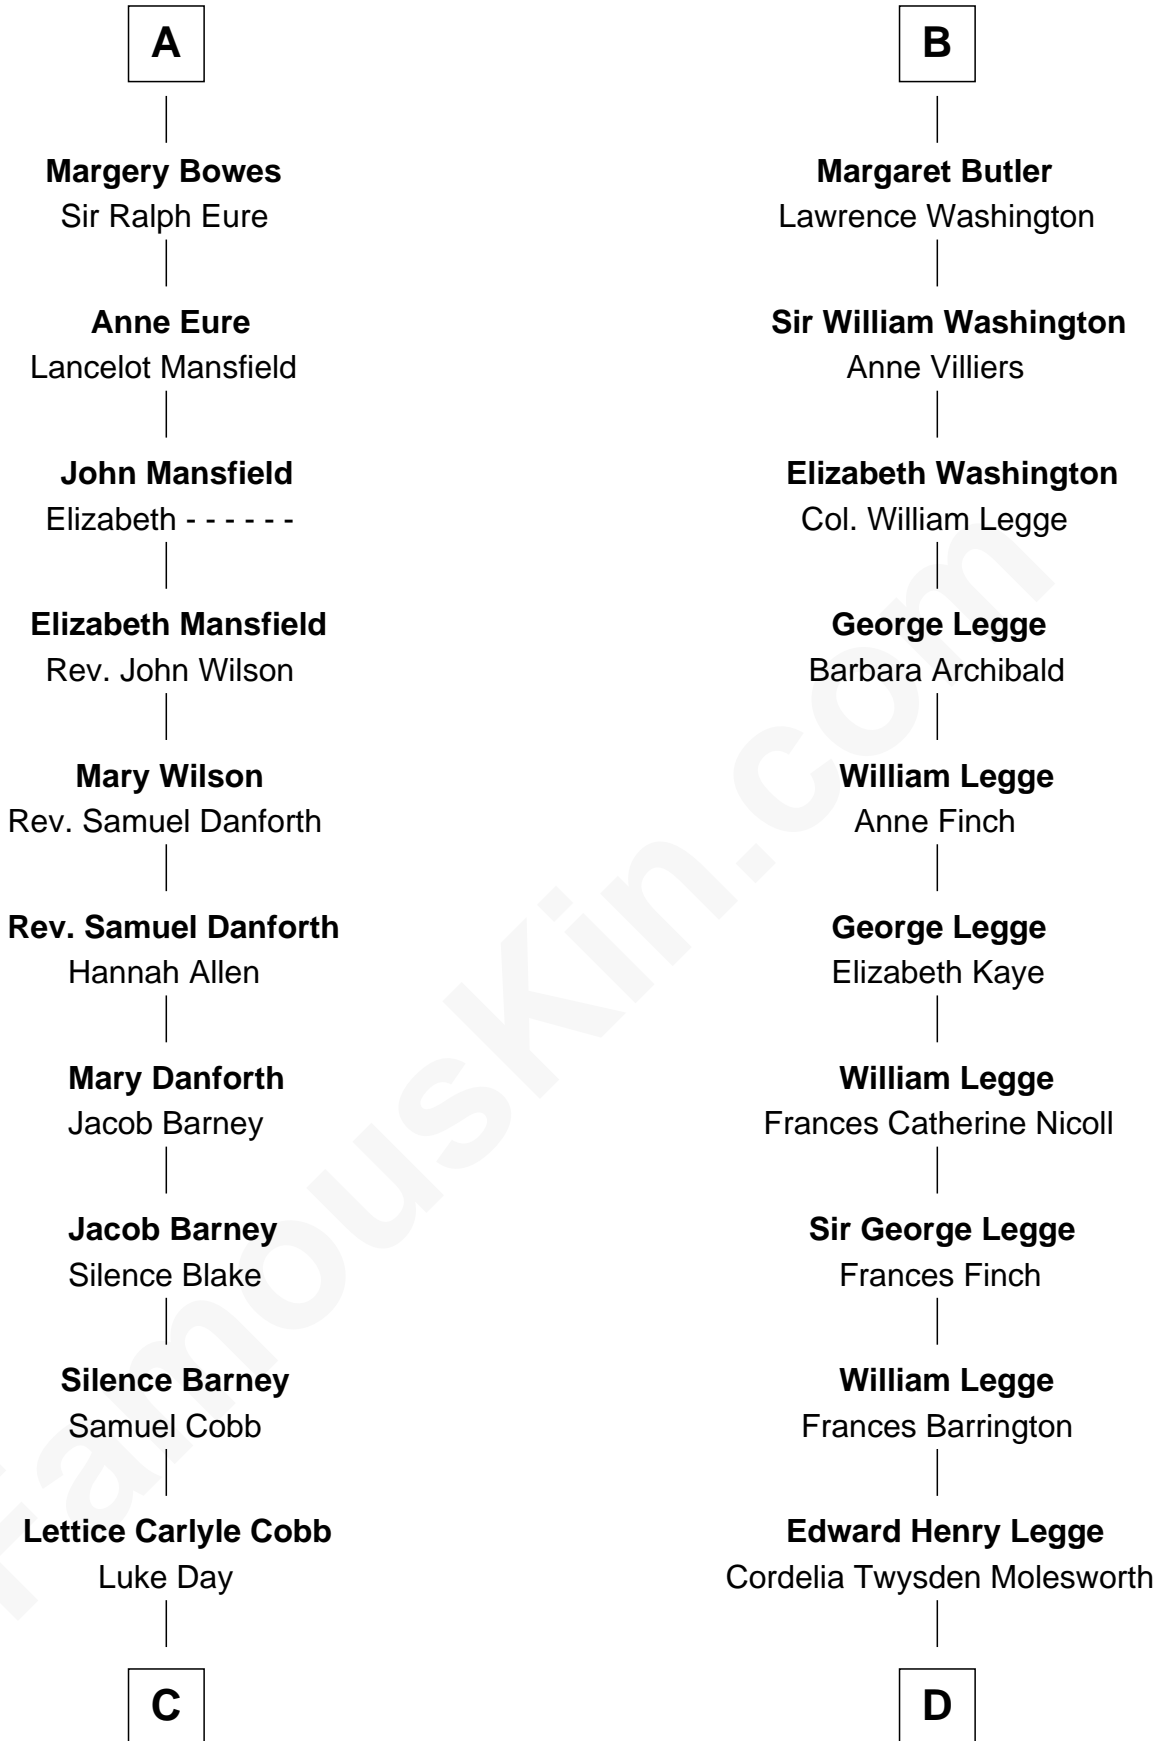

### Sandra Day O'Connor

First Female U.S. Supreme Court Justice

20th cousin of

### Kit Harington

TV Actor - "Game of Thrones"

**Sir Maurice de Berkeley**

Eve la Zouche

**C**

**Hollis Day**

Eliza L. Flanders

**Henry Clay Day**

Alice Edith Hilton

**Henry R. Day**

Ada Mae Wilkey

**Sandra Day O'Connor**

*U.S. Supreme Court Justice*

**D**

**Lois Marjorie Legge**

Ernest Wriothesley Denny