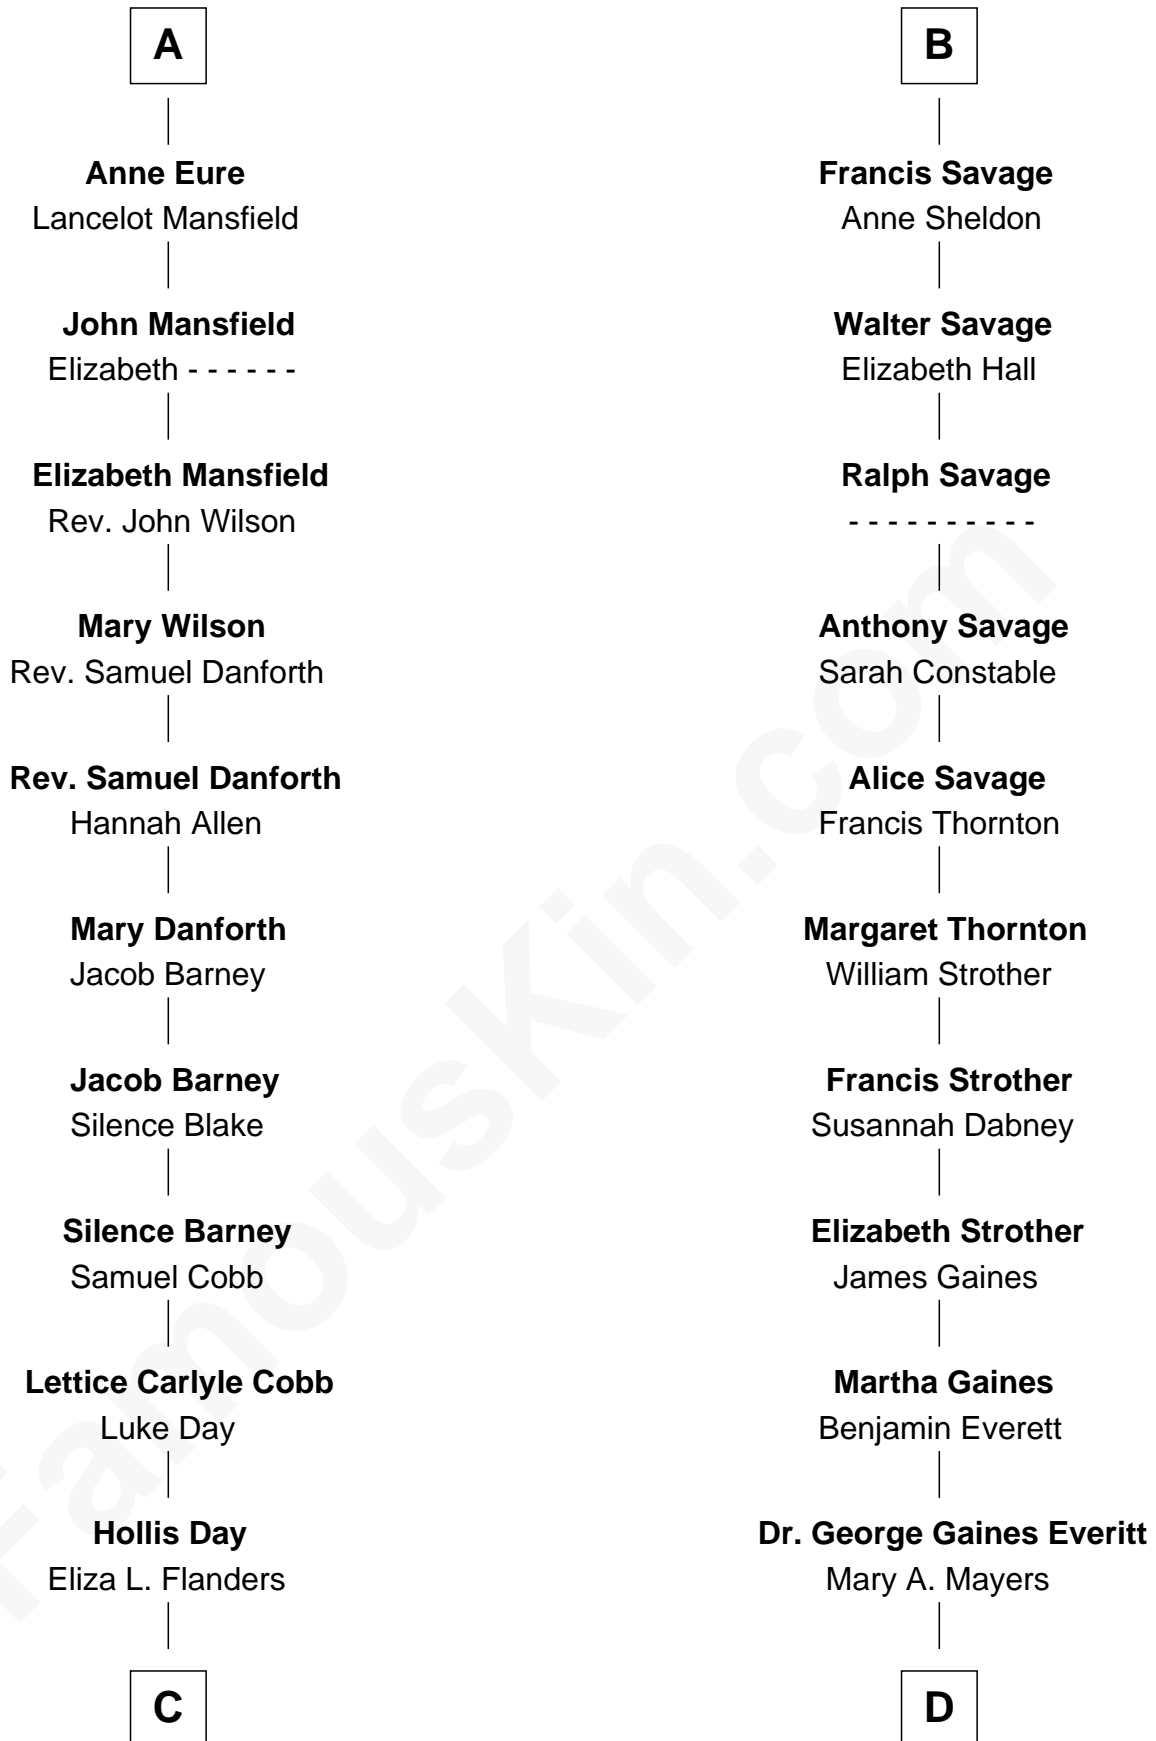

FamousKin.com

Relationship Chart of

Sandra Day O'Connor

First Female U.S. Supreme Court Justice

19th cousin 1 time removed of

William H. Macy
TV and Movie Actor

Edmund Fitzalan
Alice de Warenne

C

Henry Clay Day
Alice Edith Hilton

Henry R. Day
Ada Mae Wilkey

Sandra Day O'Connor
U.S. Supreme Court Justice

D

Horace Benjamin Everitt
Martha Leticia Roberts

Mary Lois Everitt
Clement Overstreet

Lois Elizabeth Overstreet
William Hall Macy