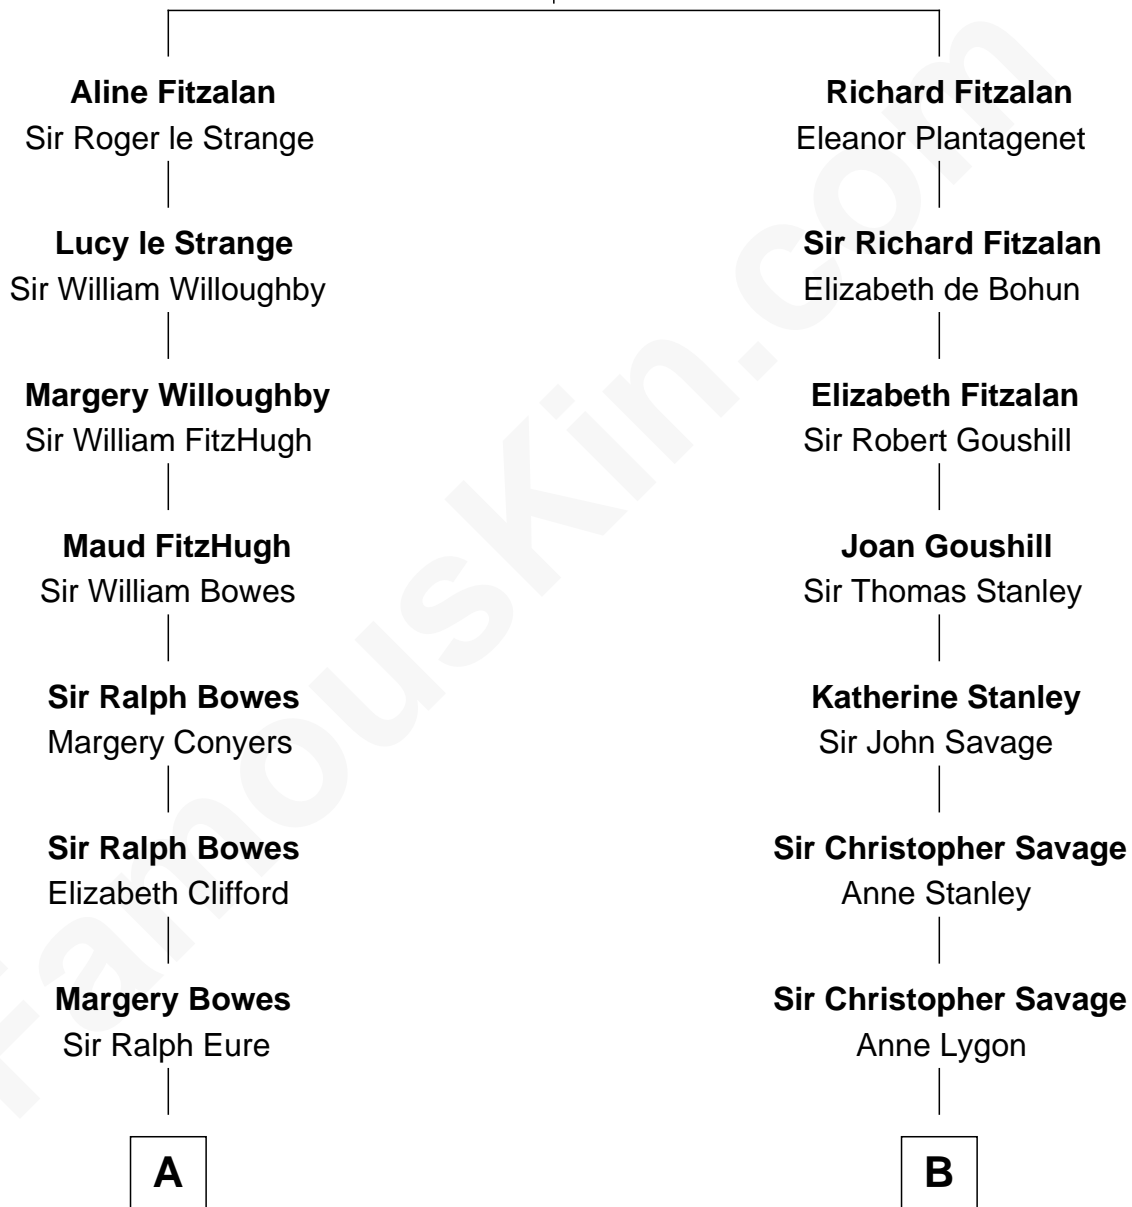

FamousKin.com

Relationship Chart of

Sandra Day O'Connor

First Female U.S. Supreme Court Justice

19th cousin 1 time removed of

William H. Macy
TV and Movie Actor

Edmund Fitzalan
Alice de Warenne

C

Henry Clay Day
Alice Edith Hilton

Henry R. Day
Ada Mae Wilkey

Sandra Day O'Connor
U.S. Supreme Court Justice

D

Horace Benjamin Everitt
Martha Leticia Roberts

Mary Lois Everitt
Clement Overstreet

Lois Elizabeth Overstreet
William Hall Macy