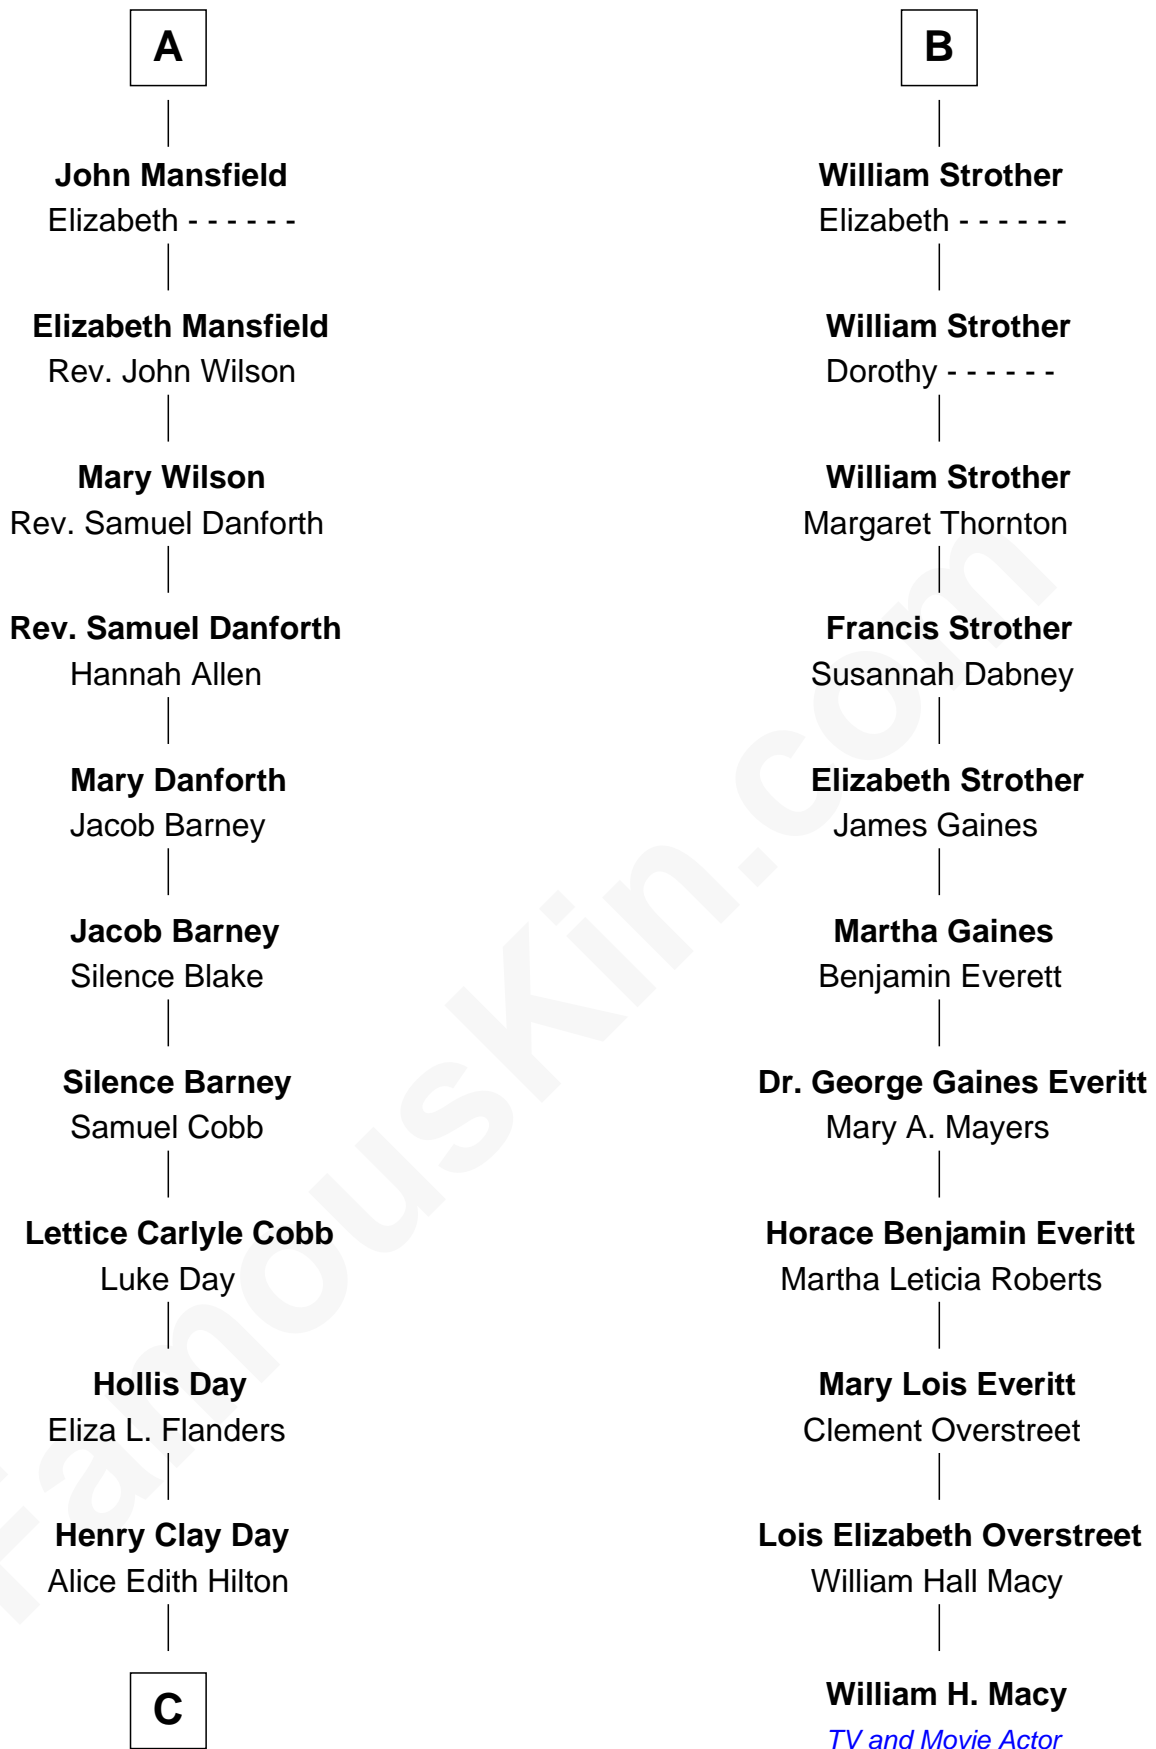

## Relationship Chart of

### Sandra Day O'Connor

First Female U.S. Supreme Court Justice

17th cousin 1 time removed of

**William H. Macy**  
TV and Movie Actor

**C**

Henry R. Day  
Ada Mae Wilkey

Sandra Day O'Connor  
*U.S. Supreme Court Justice*