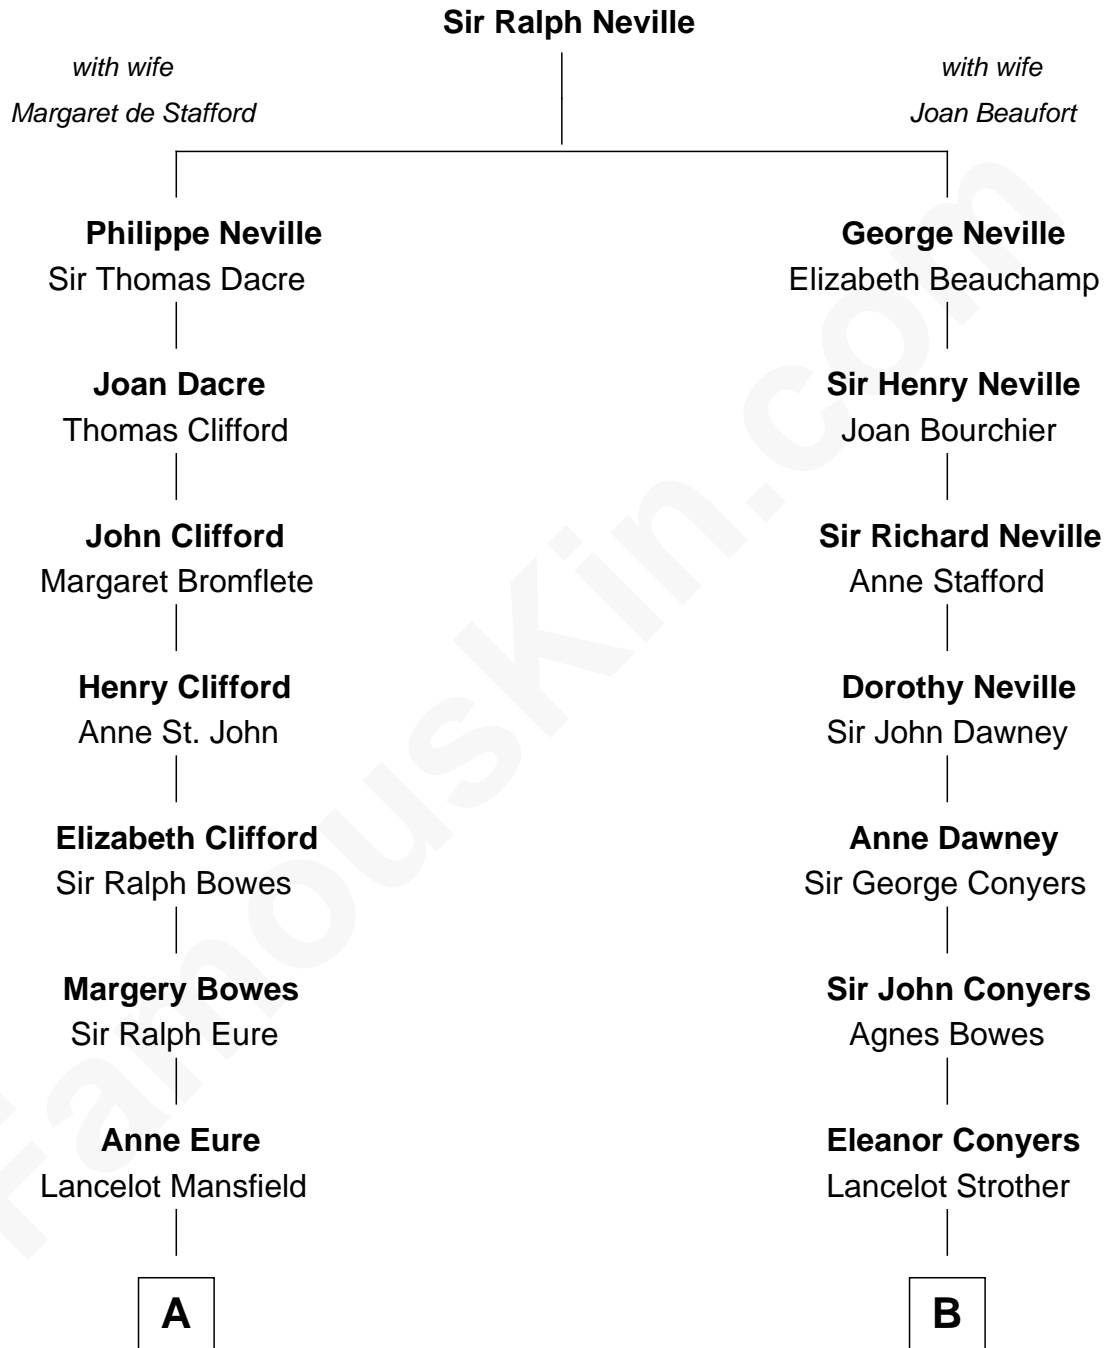

# FamousKin.com

## Relationship Chart of

### Sandra Day O'Connor

First Female U.S. Supreme Court Justice

17th cousin 1 time removed of

**William H. Macy**  
TV and Movie Actor

**C**

Henry R. Day  
Ada Mae Wilkey

Sandra Day O'Connor  
*U.S. Supreme Court Justice*