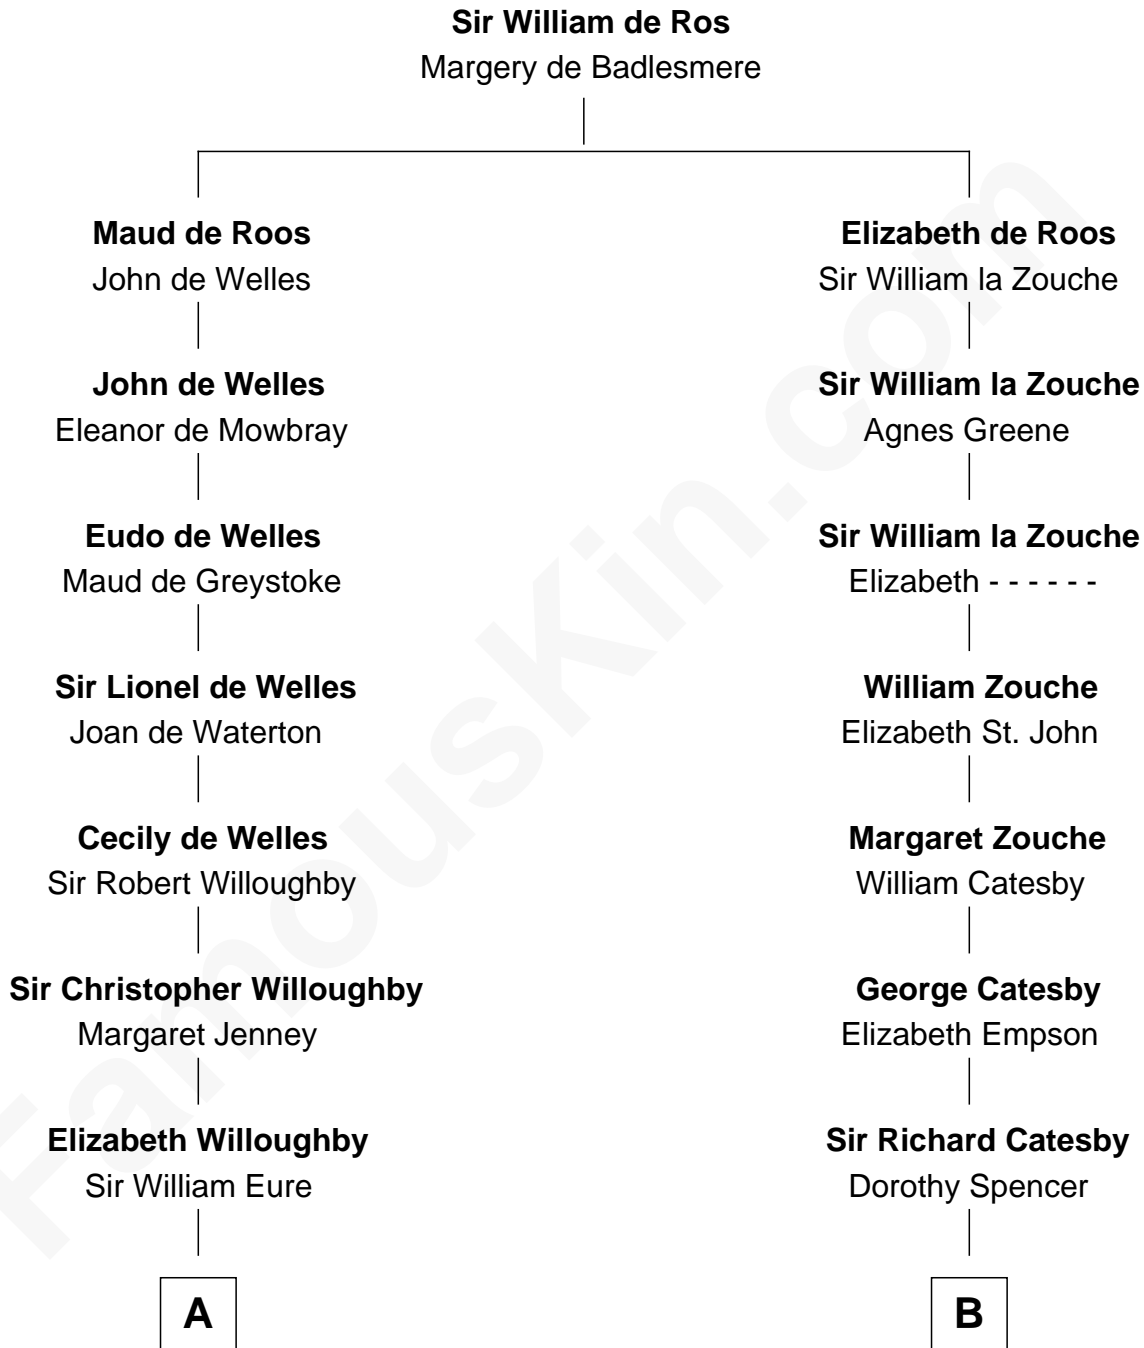

## Relationship Chart of

### Sandra Day O'Connor

First Female U.S. Supreme Court Justice

9th cousin 11 times removed of

**Robert Catesby**

Leader of Gunpowder Plot

**C**

—  
**Hollis Day**

Eliza L. Flanders