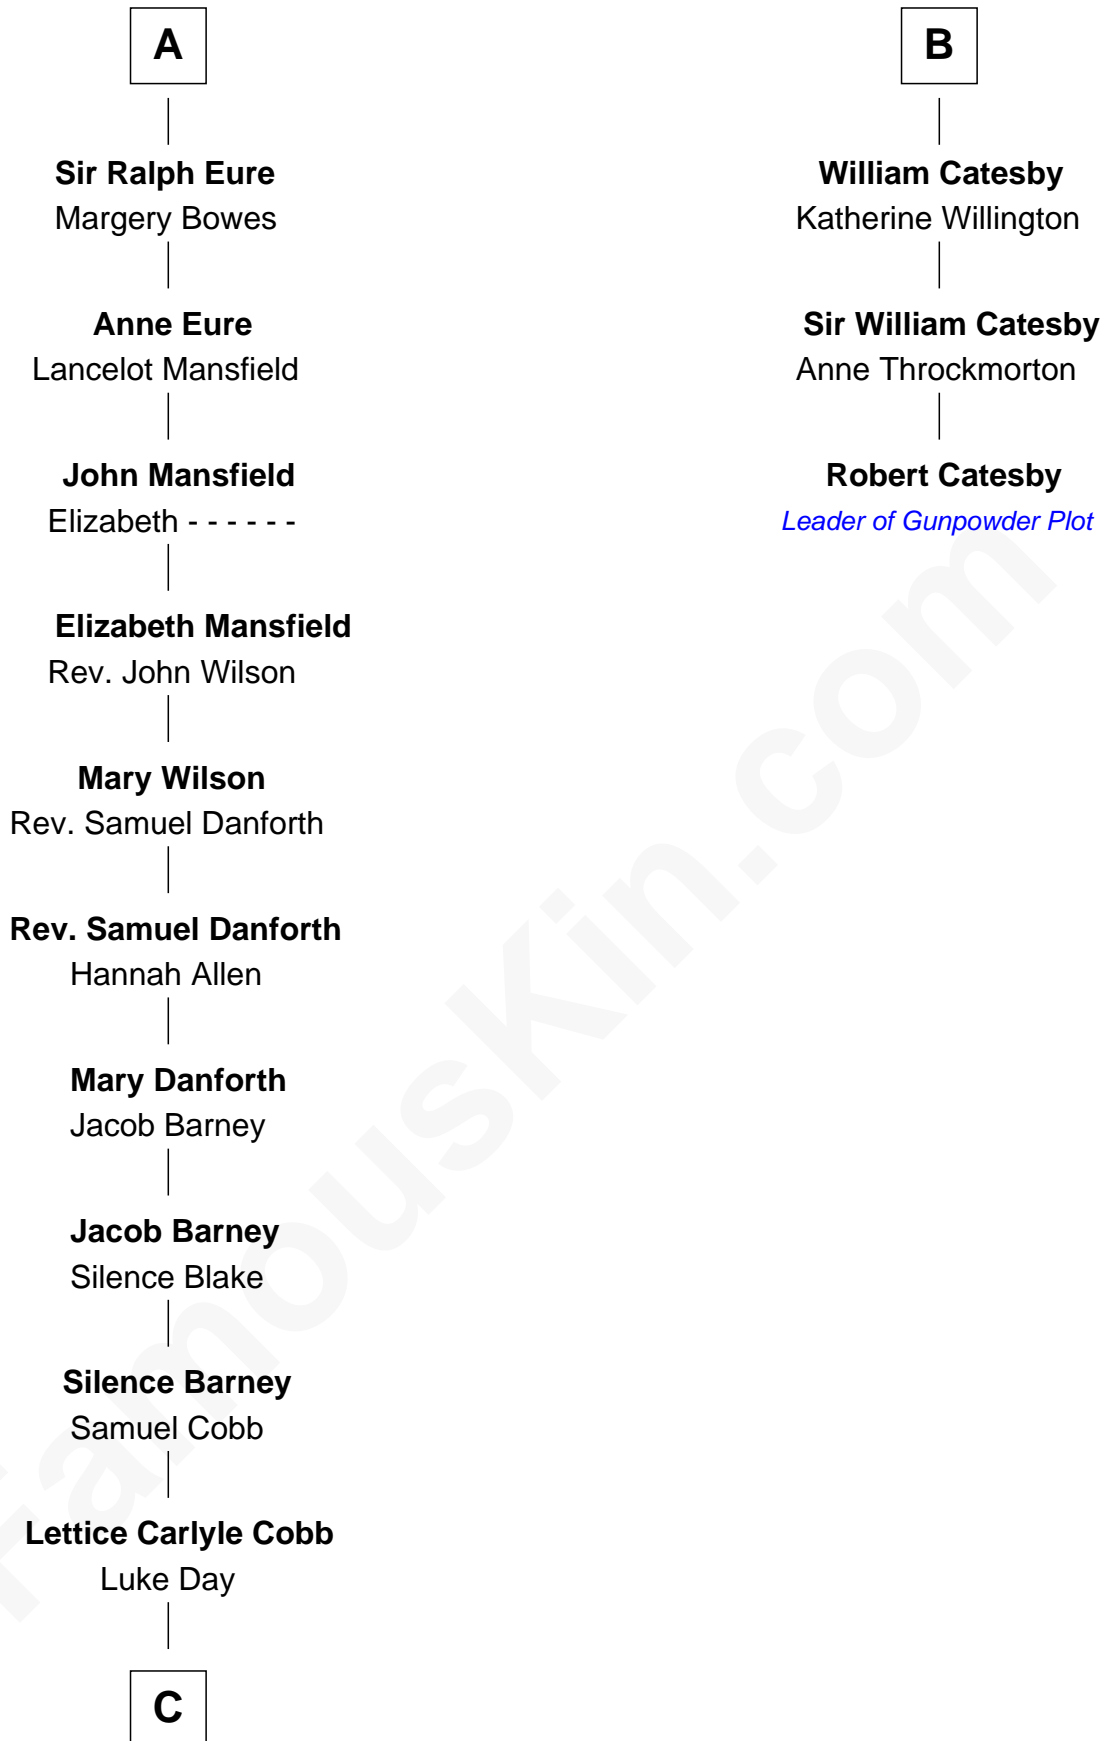

## Relationship Chart of

### Sandra Day O'Connor

First Female U.S. Supreme Court Justice

9th cousin 11 times removed of

**Robert Catesby**

Leader of Gunpowder Plot

**C**

—  
**Hollis Day**

Eliza L. Flanders