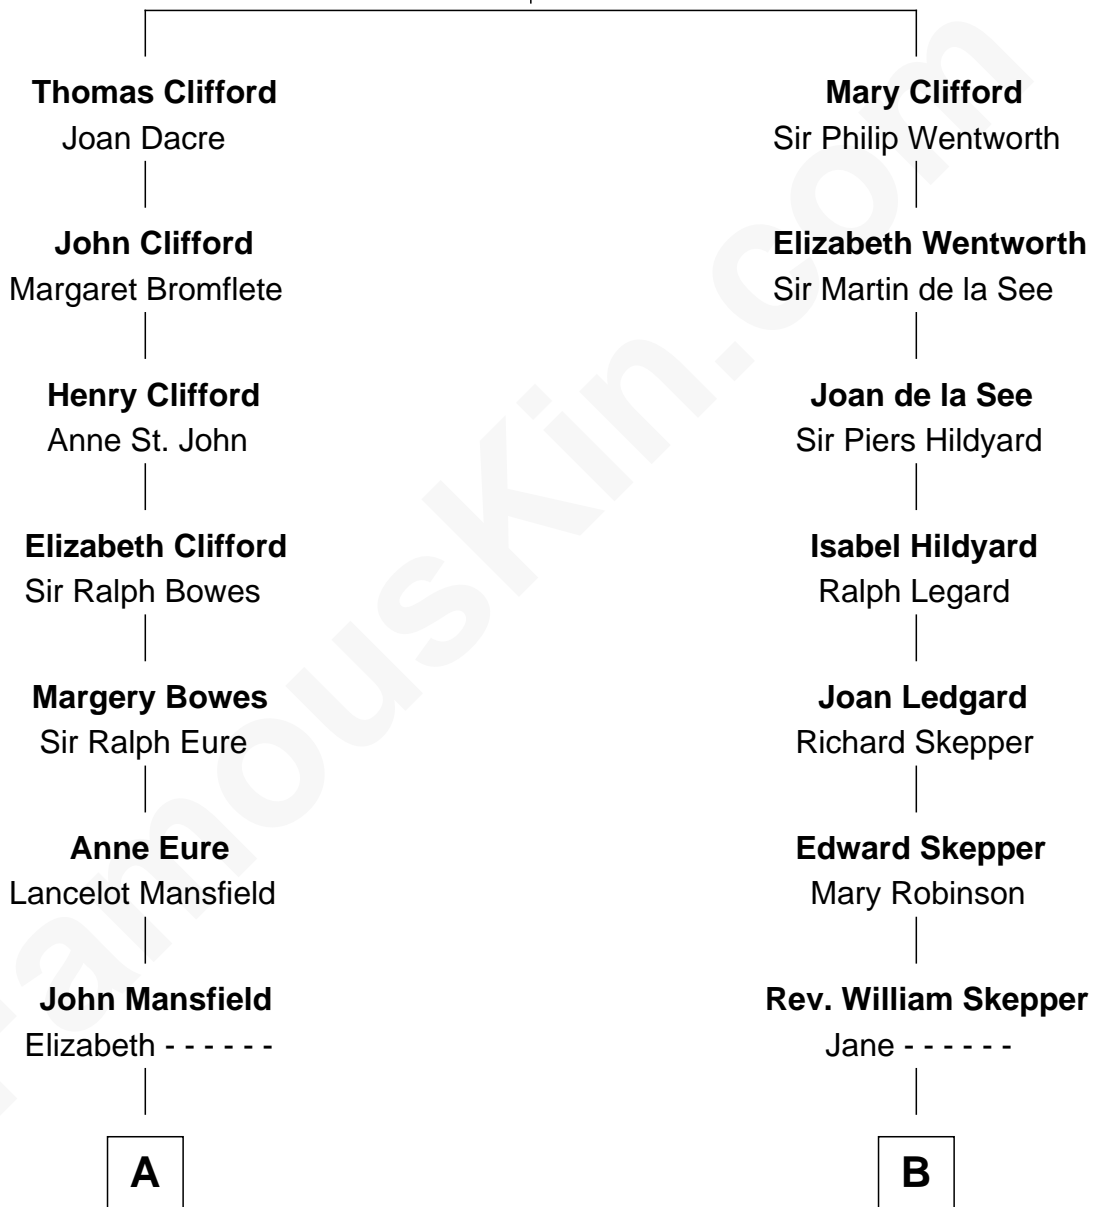

FamousKin.com

Relationship Chart of

Sandra Day O'Connor

First Female U.S. Supreme Court Justice

17th cousin 1 time removed of

Meghan Markle

Duchess of Sussex, TV Actress

Sir John Clifford

Elizabeth Percy

C

Thomas Wayne Markle

Doria Loyce Ragland

Meghan Markle

Duchess of Sussex, TV Actress

FamousKin.com