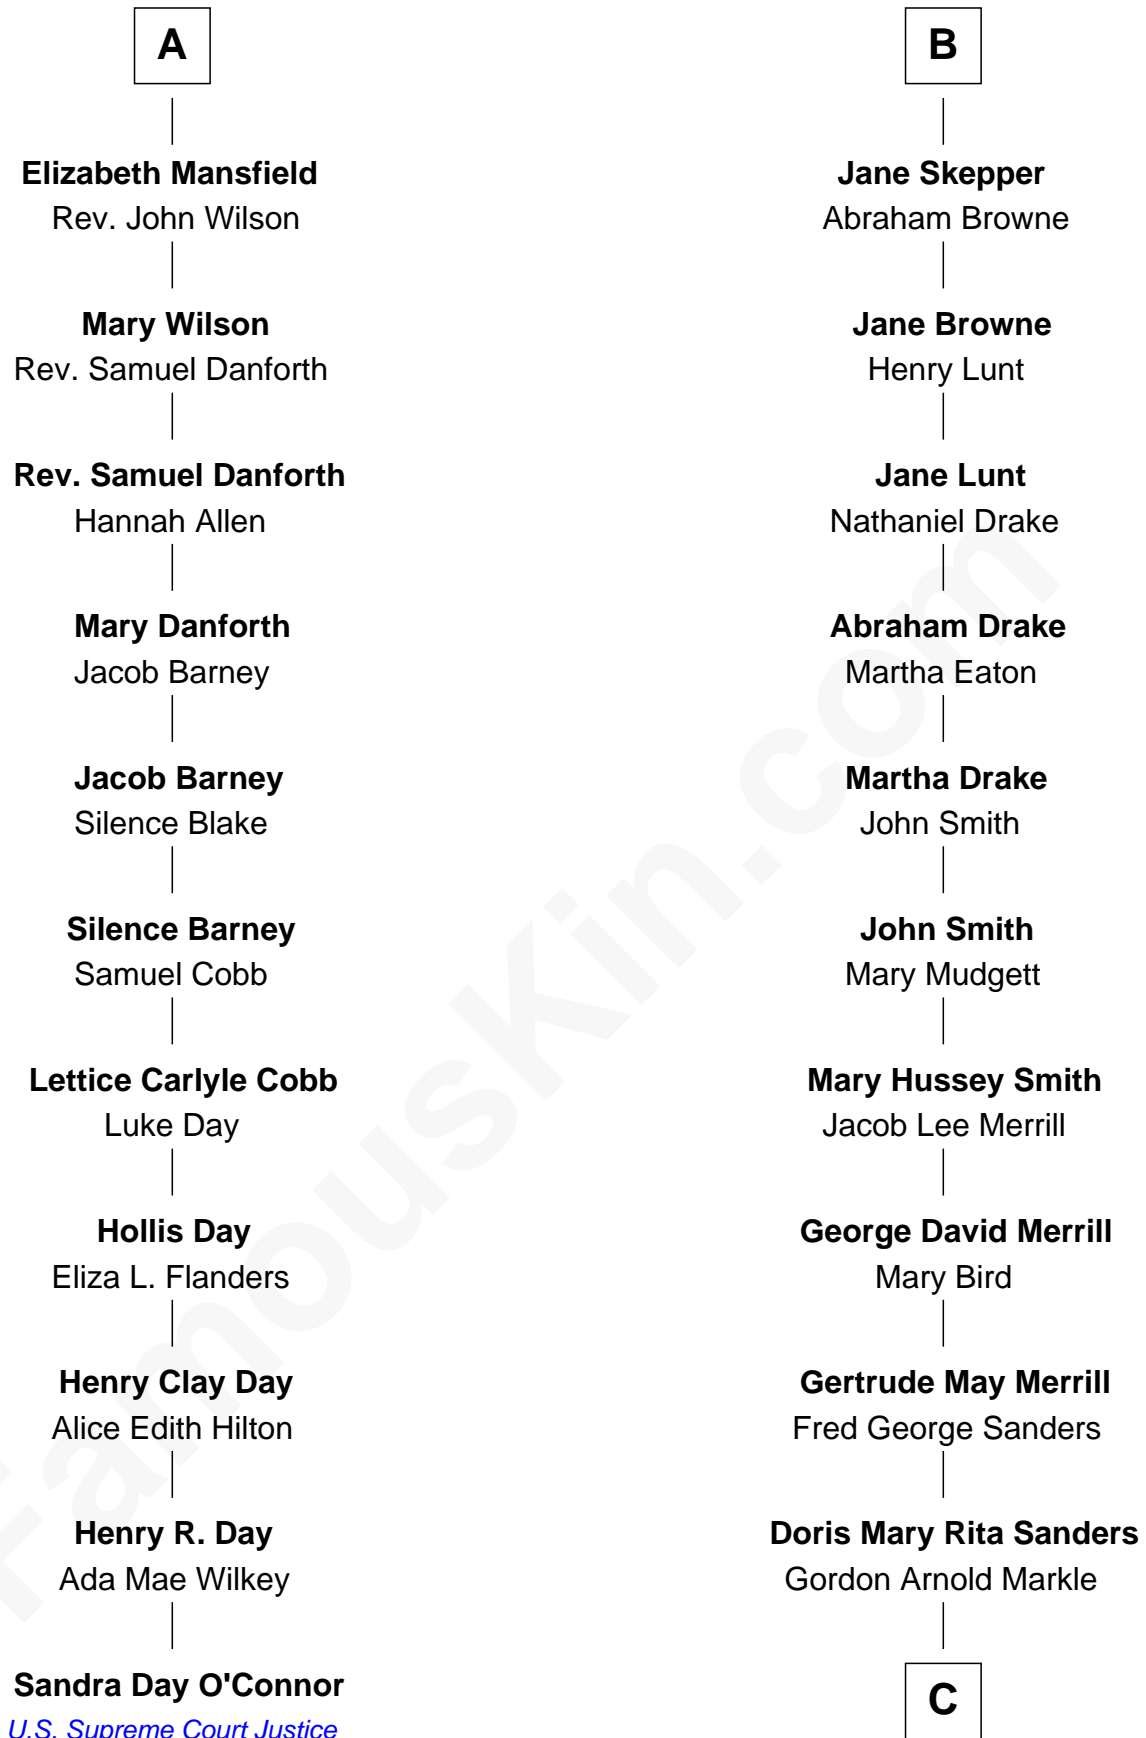

FamousKin.com

Relationship Chart of

Sandra Day O'Connor

First Female U.S. Supreme Court Justice

17th cousin 1 time removed of

Meghan Markle

Duchess of Sussex, TV Actress

Sir John Clifford

Elizabeth Percy

C

Thomas Wayne Markle

Doria Loyce Ragland

Meghan Markle

Duchess of Sussex, TV Actress

FamousKin.com