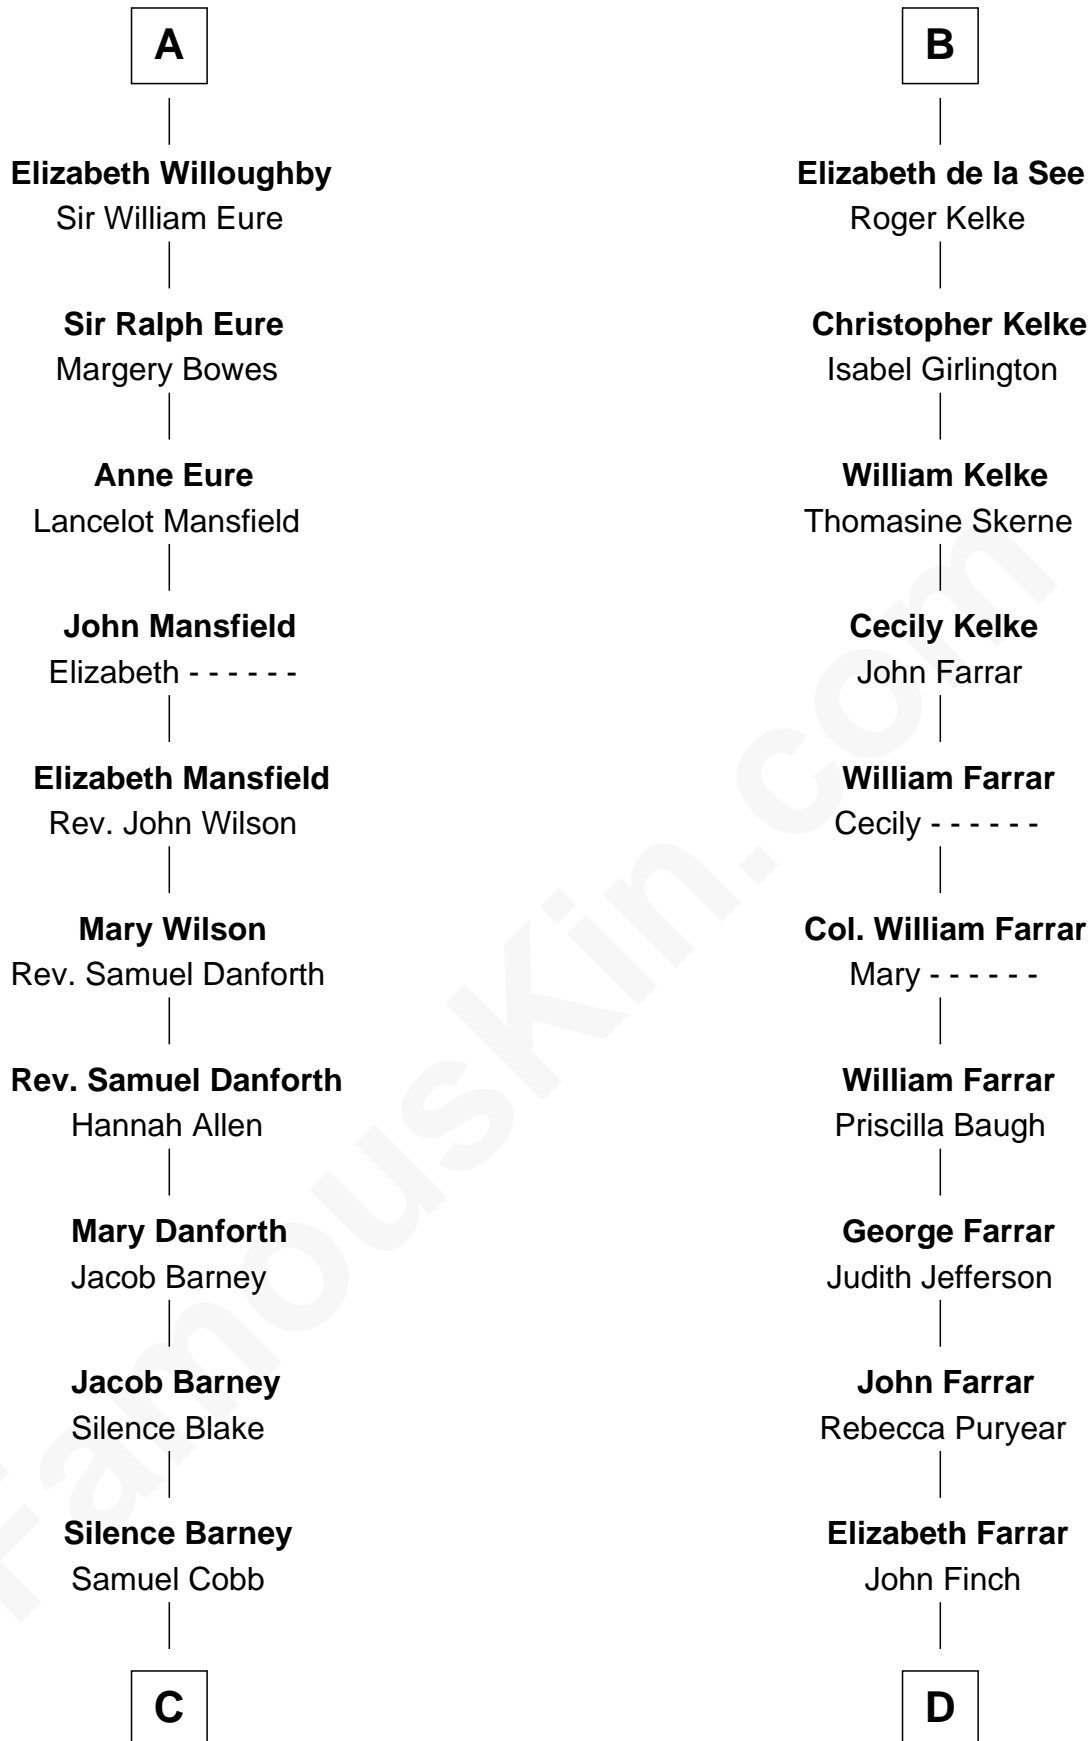

FamousKin.com

Relationship Chart of

Sandra Day O'Connor

First Female U.S. Supreme Court Justice

21st cousin of

Harper Lee

Author of *To Kill a Mockingbird*

C

Lettice Carlyle Cobb

Luke Day

Hollis Day

Eliza L. Flanders

Henry Clay Day

Alice Edith Hilton

Henry R. Day

Ada Mae Wilkey