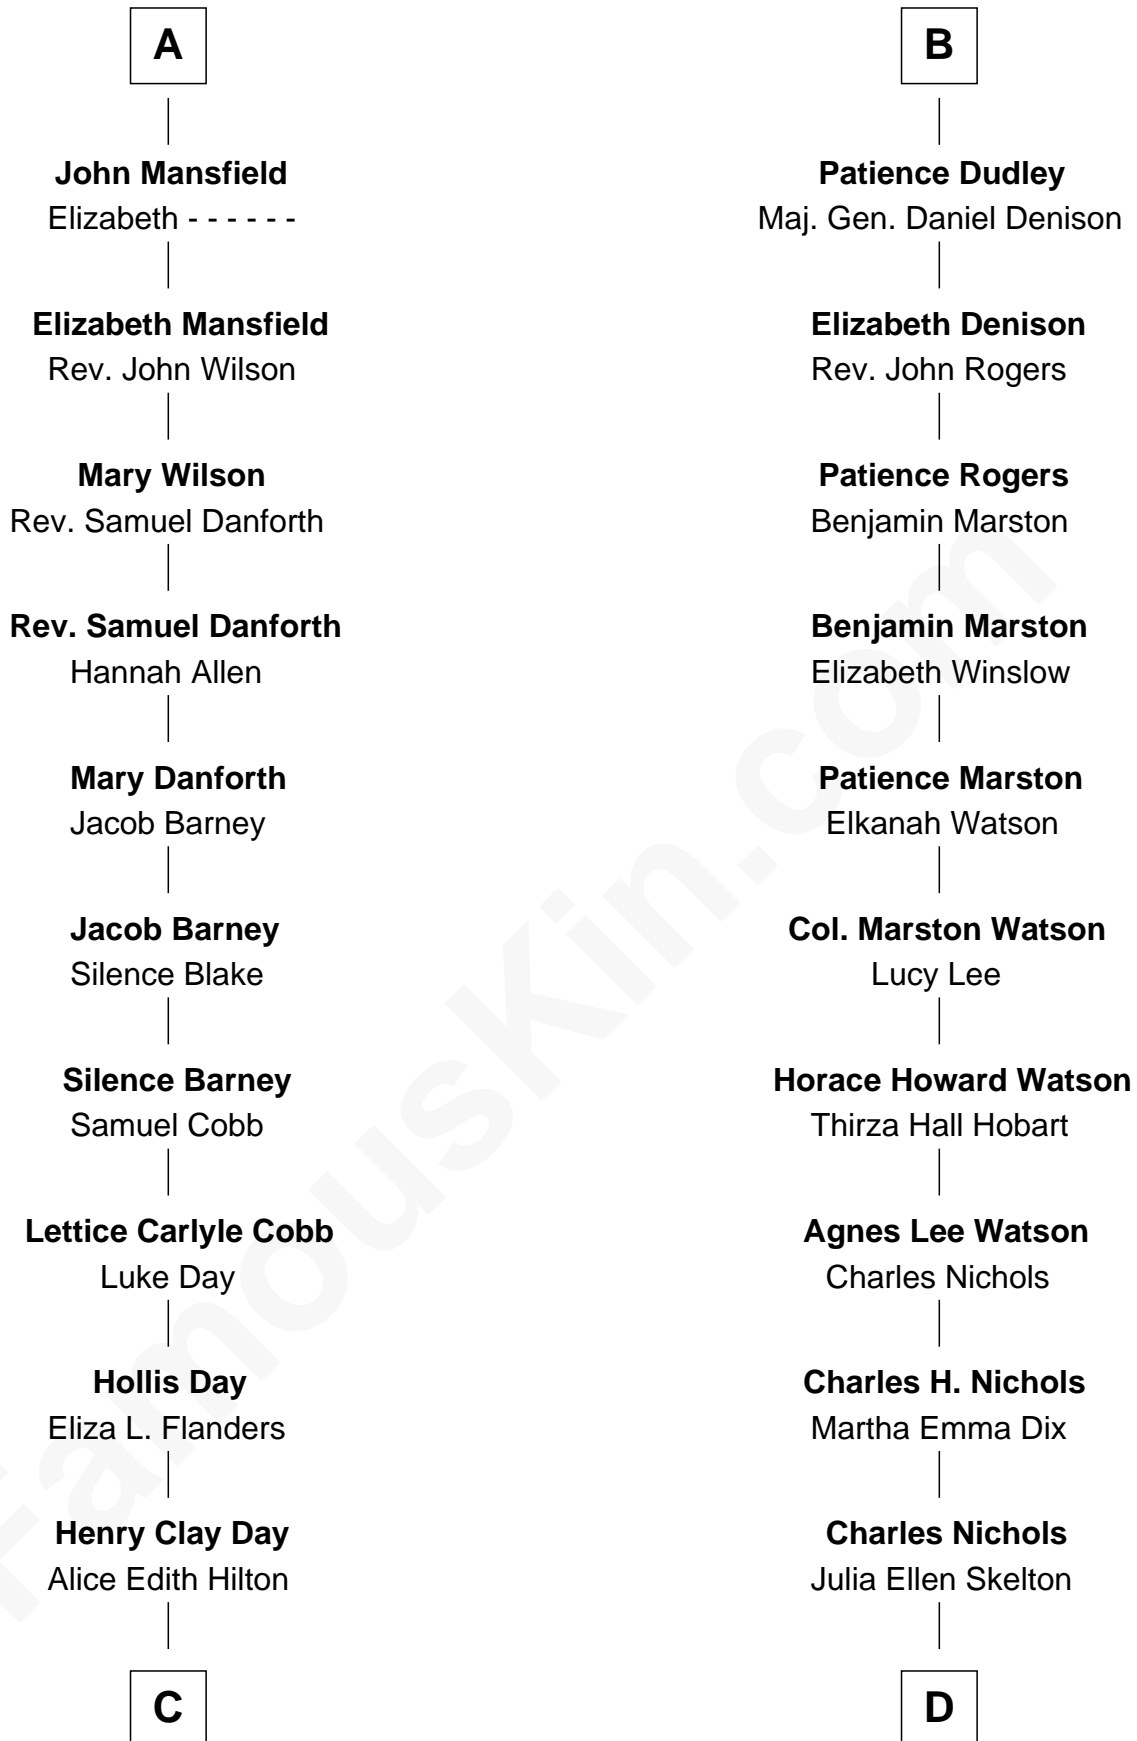

FamousKin.com

Relationship Chart of

Sandra Day O'Connor

First Female U.S. Supreme Court Justice

18th cousin 1 time removed of

John Cena

Movie Actor and WWE Pro Wrestler

C

Henry R. Day
Ada Mae Wilkey

Sandra Day O'Connor
U.S. Supreme Court Justice

D

Natalie Nichols
Ulysses John Lupien

Carol Frances Lupien
John Joseph Cena

John Cena
Actor and Pro Wrestler

FamousKin.com