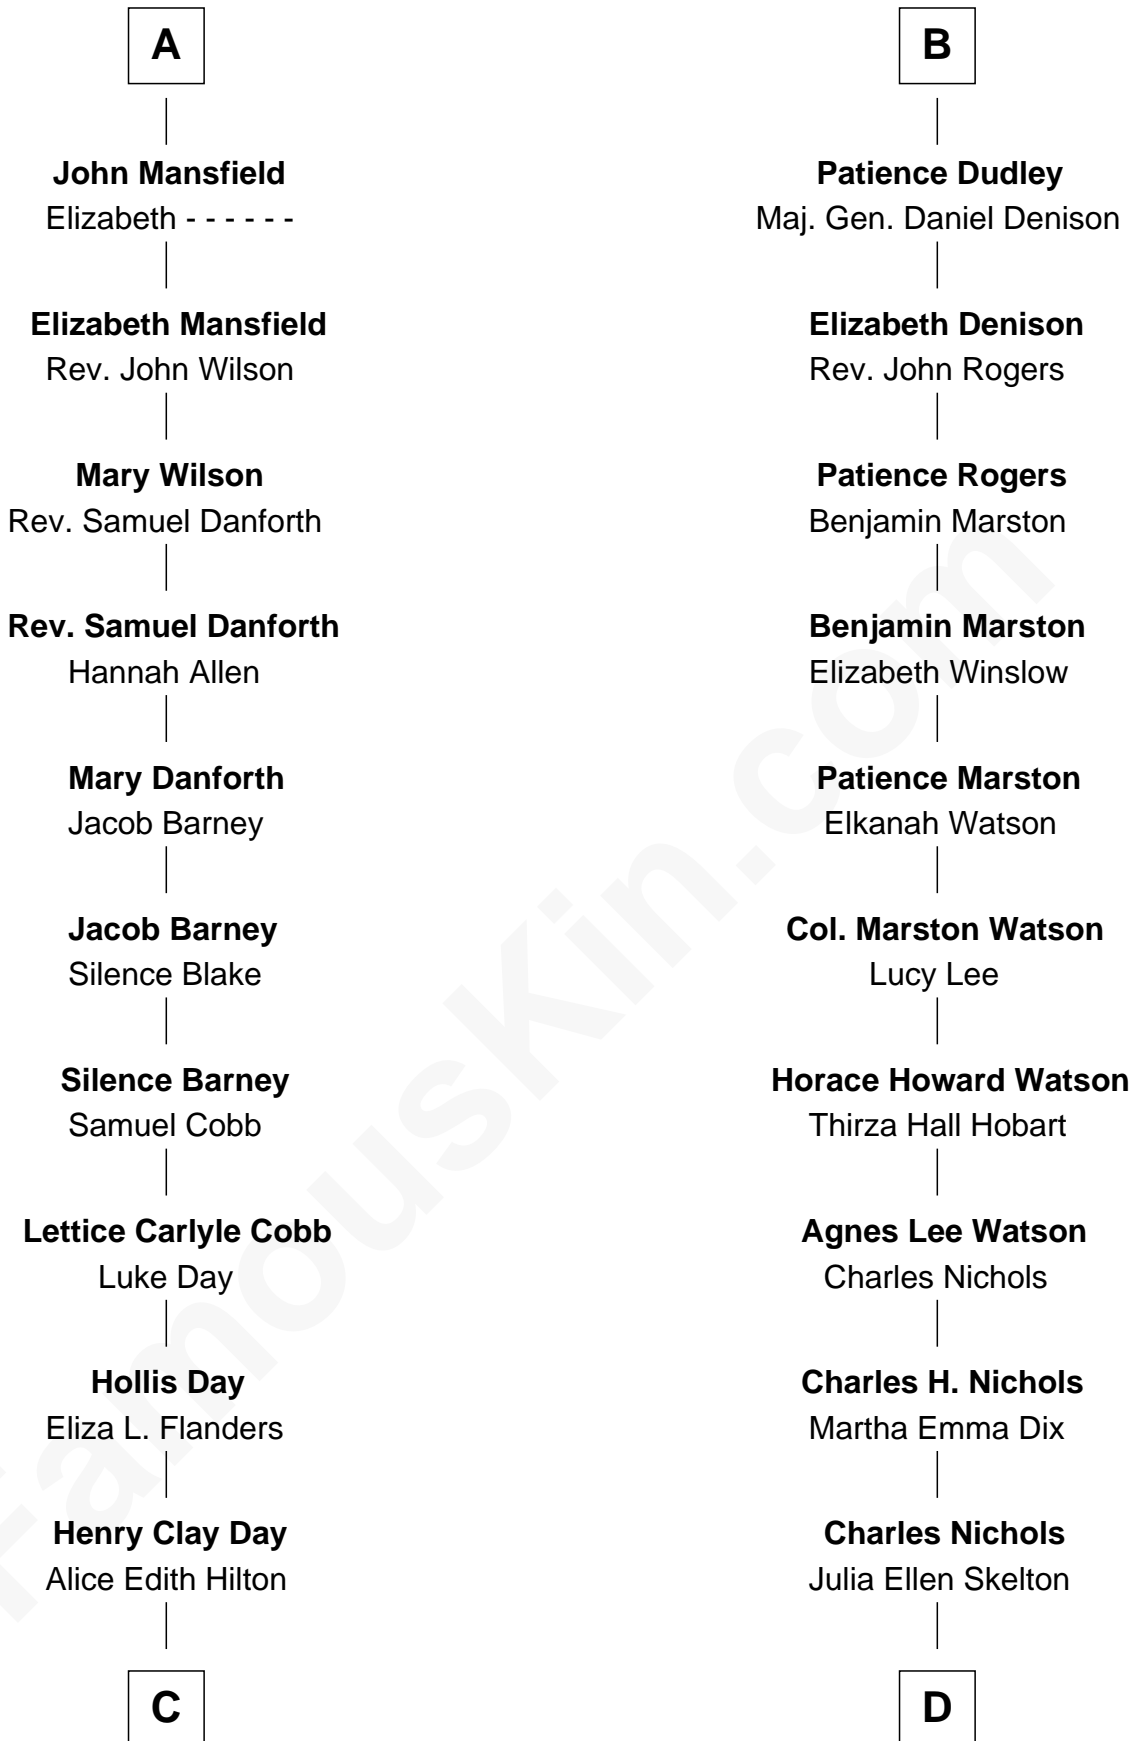

FamousKin.com

Relationship Chart of

Sandra Day O'Connor

First Female U.S. Supreme Court Justice

18th cousin 1 time removed of

John Cena

Movie Actor and WWE Pro Wrestler

C

Henry R. Day
Ada Mae Wilkey

Sandra Day O'Connor
U.S. Supreme Court Justice

D

Natalie Nichols
Ulysses John Lupien

Carol Frances Lupien
John Joseph Cena

John Cena
Actor and Pro Wrestler

FamousKin.com