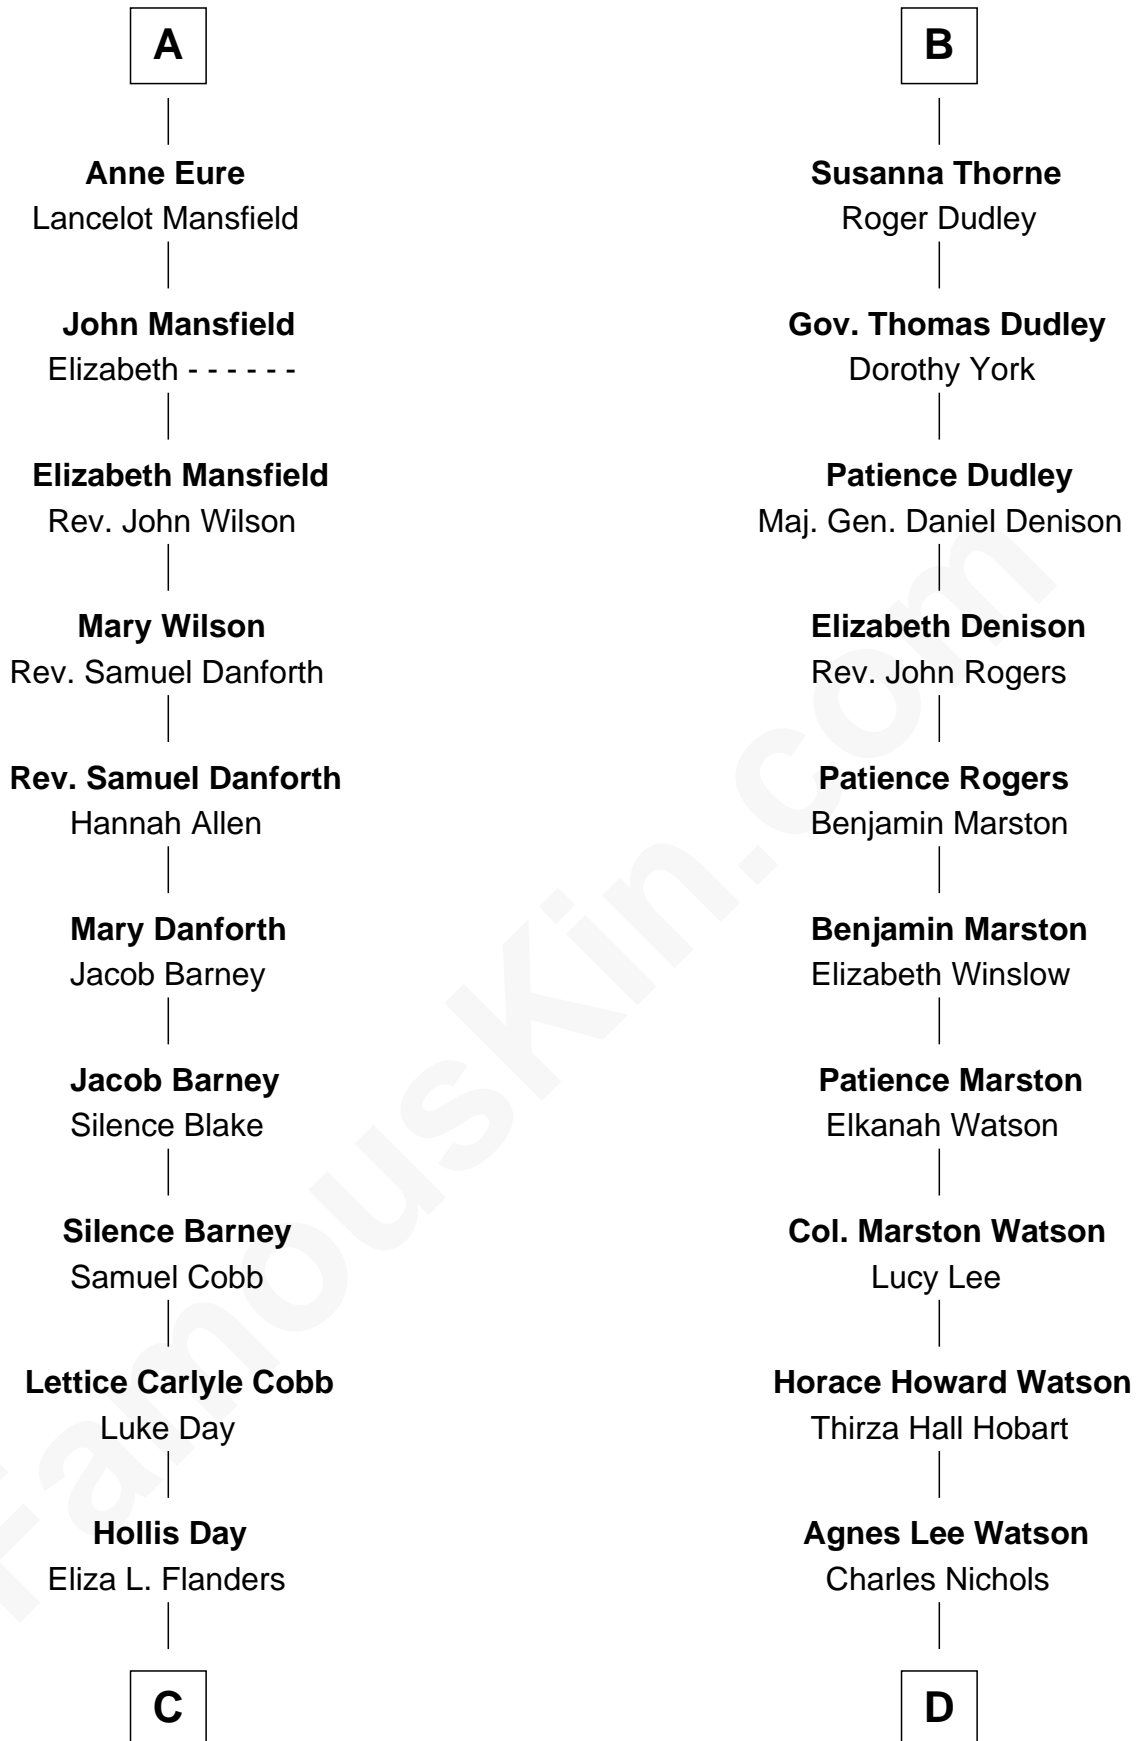

## Relationship Chart of

### Sandra Day O'Connor

First Female U.S. Supreme Court Justice

19th cousin 2 times removed of

**John Cena**

Movie Actor and WWE Pro Wrestler

**C**

**Henry Clay Day**  
Alice Edith Hilton

**Henry R. Day**  
Ada Mae Wilkey

**Sandra Day O'Connor**  
*U.S. Supreme Court Justice*

**D**

**Charles H. Nichols**  
Martha Emma Dix

**Charles Nichols**  
Julia Ellen Skelton

**Natalie Nichols**  
Ulysses John Lupien

**Carol Frances Lupien**  
John Joseph Cena