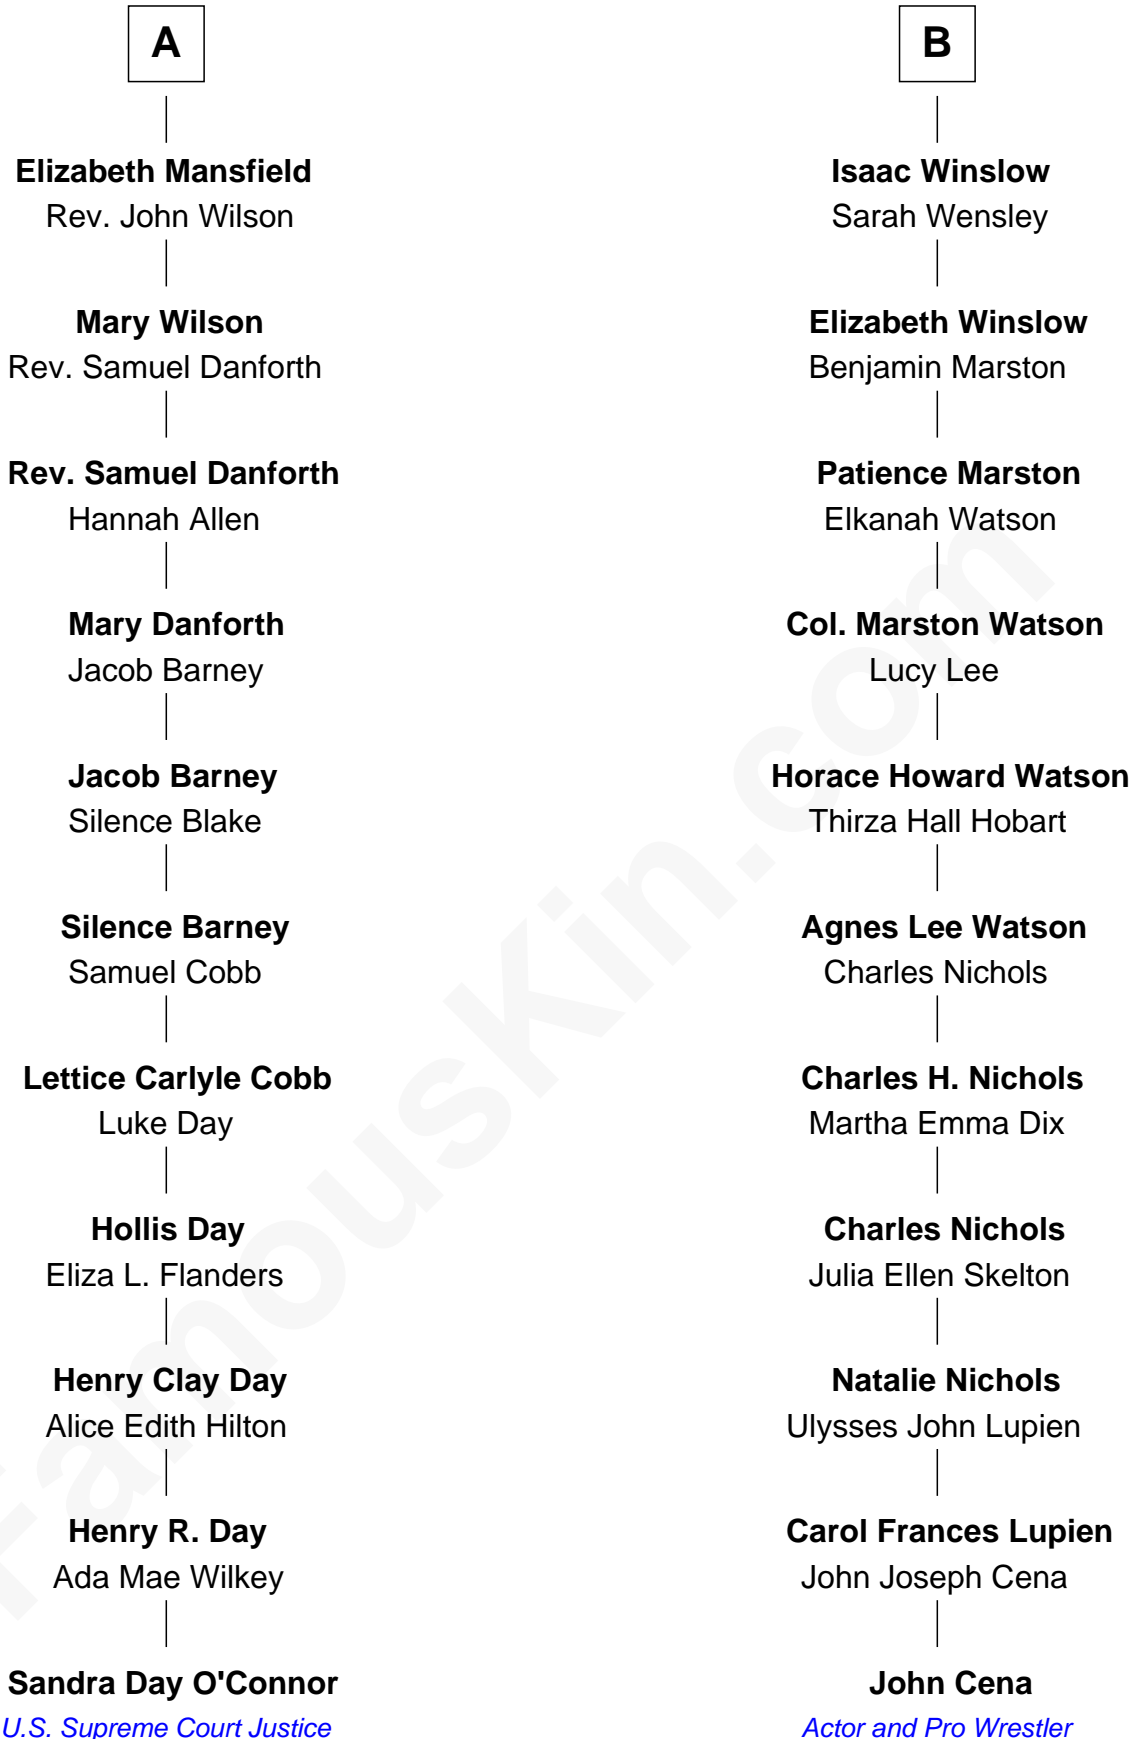

FamousKin.com

Relationship Chart of

Sandra Day O'Connor

First Female U.S. Supreme Court Justice

17th cousin of

John Cena

Movie Actor and WWE Pro Wrestler

Sir Roger Wentworth

Margery Despencer

Agnes Wentworth
Sir Robert Constable

Margaret Constable
Sir William Eure

Sir Ralph Eure
Muriel Hastings

Sir William Eure
Elizabeth Willoughby

Sir Ralph Eure
Margery Bowes

Anne Eure
Lancelot Mansfield

John Mansfield
Elizabeth - - - - -

A

Henry Wentworth
Elizabeth Howard

Margery Wentworth
Sir William Waldegrave

Anthony Waldegrave
Elizabeth Gray

Thomas Waldegrave
Elizabeth Gurdon

Thomas Waldegrave
Margaret Holmstead

Jemima Waldegrave
Herbert Pelham

Penelope Pelham
Gov. Josiah Winslow

B

John Cena photo by [Edward Joseph Hersom II](#)