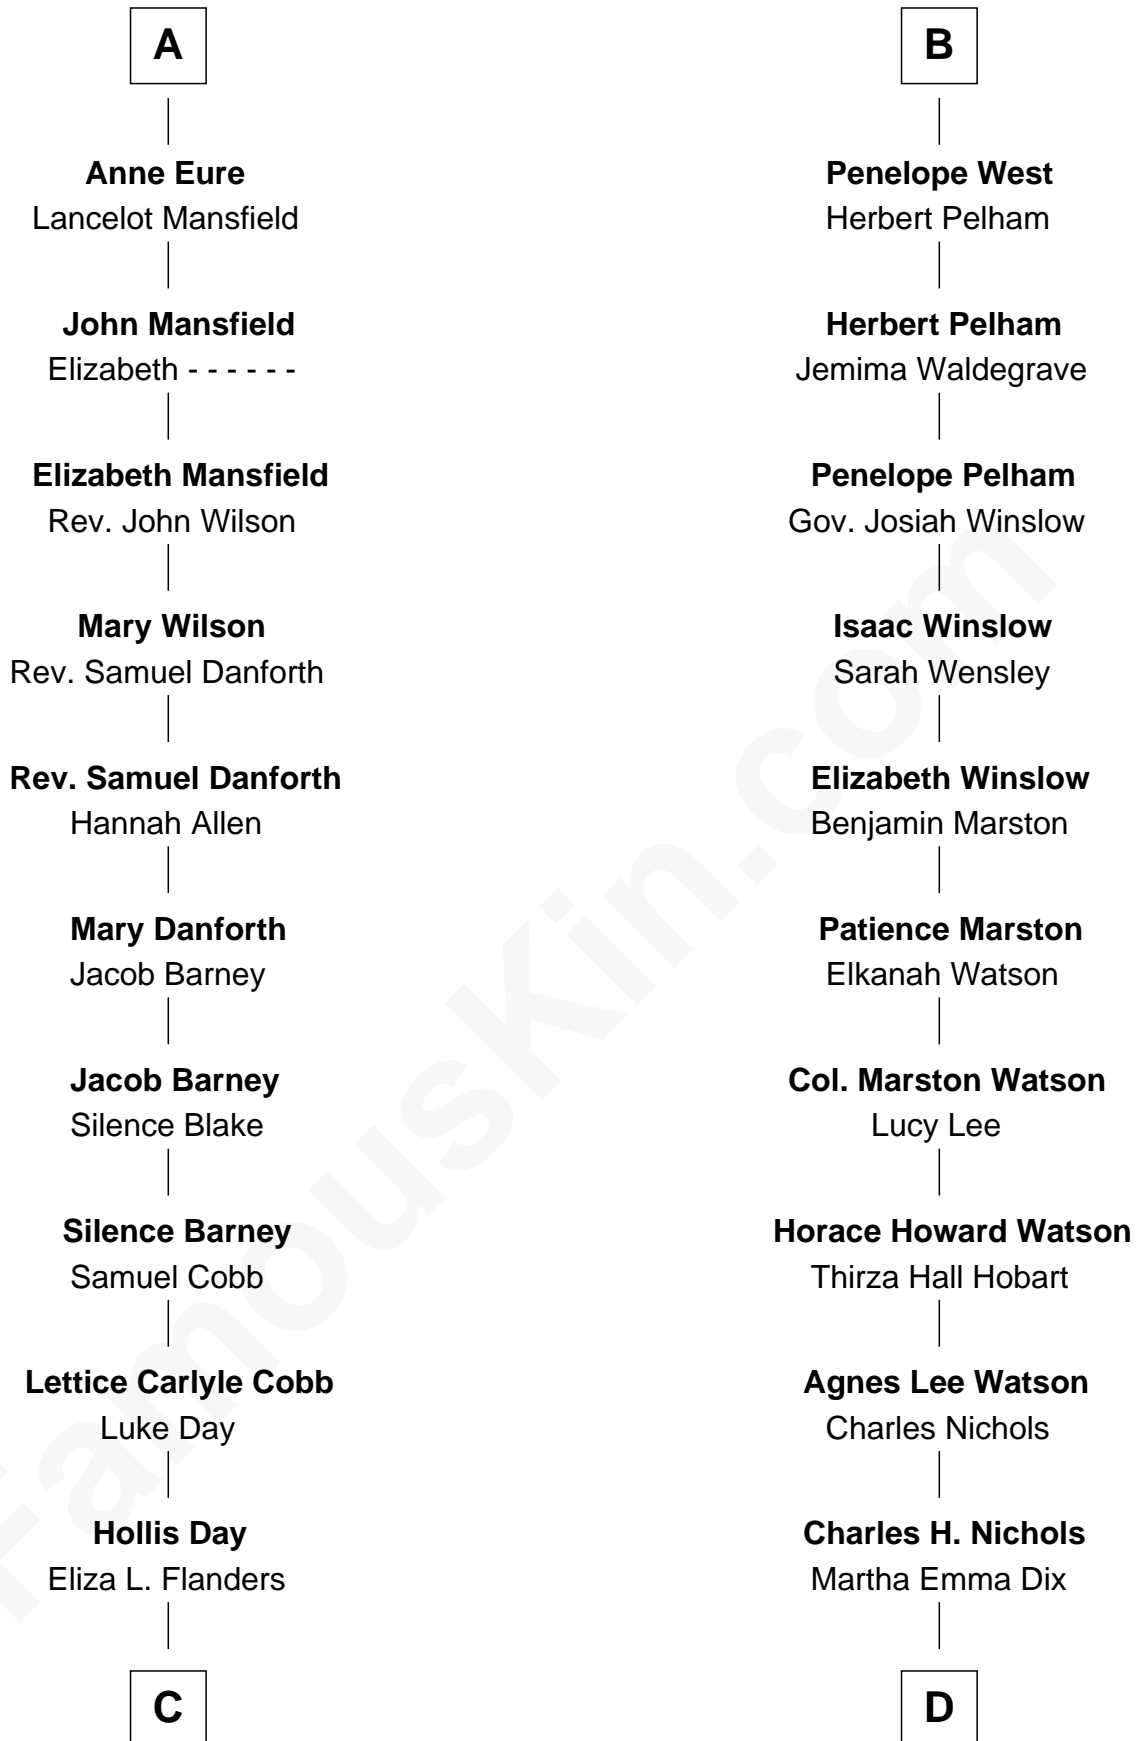

FamousKin.com

Relationship Chart of

Sandra Day O'Connor

First Female U.S. Supreme Court Justice

19th cousin 1 time removed of

John Cena

Movie Actor and WWE Pro Wrestler

Sir Michael de la Pole

Katherine Wingfield

Michael de la Pole
Katherine de Stafford

Isabel de la Pole
Thomas Morley

Anne Morley
Sir John Hastings

Sir Hugh Hastings
Anne Gascoigne

Muriel Hastings
Sir Ralph Eure

Sir William Eure
Elizabeth Willoughby

Sir Ralph Eure
Margery Bowes

A

Anne de la Pole
Robert Thorley

Margaret Thorley
Sir Reynold West

Sir Richard West
Katherine Hungerford

Sir Thomas West
Eleanor Copley

Sir George West
Elizabeth Morton

Sir William West
Elizabeth Strange

Sir Thomas West
Anne Knollys

B

C

Henry Clay Day
Alice Edith Hilton

Henry R. Day
Ada Mae Wilkey

Sandra Day O'Connor
U.S. Supreme Court Justice

D

Charles Nichols
Julia Ellen Skelton