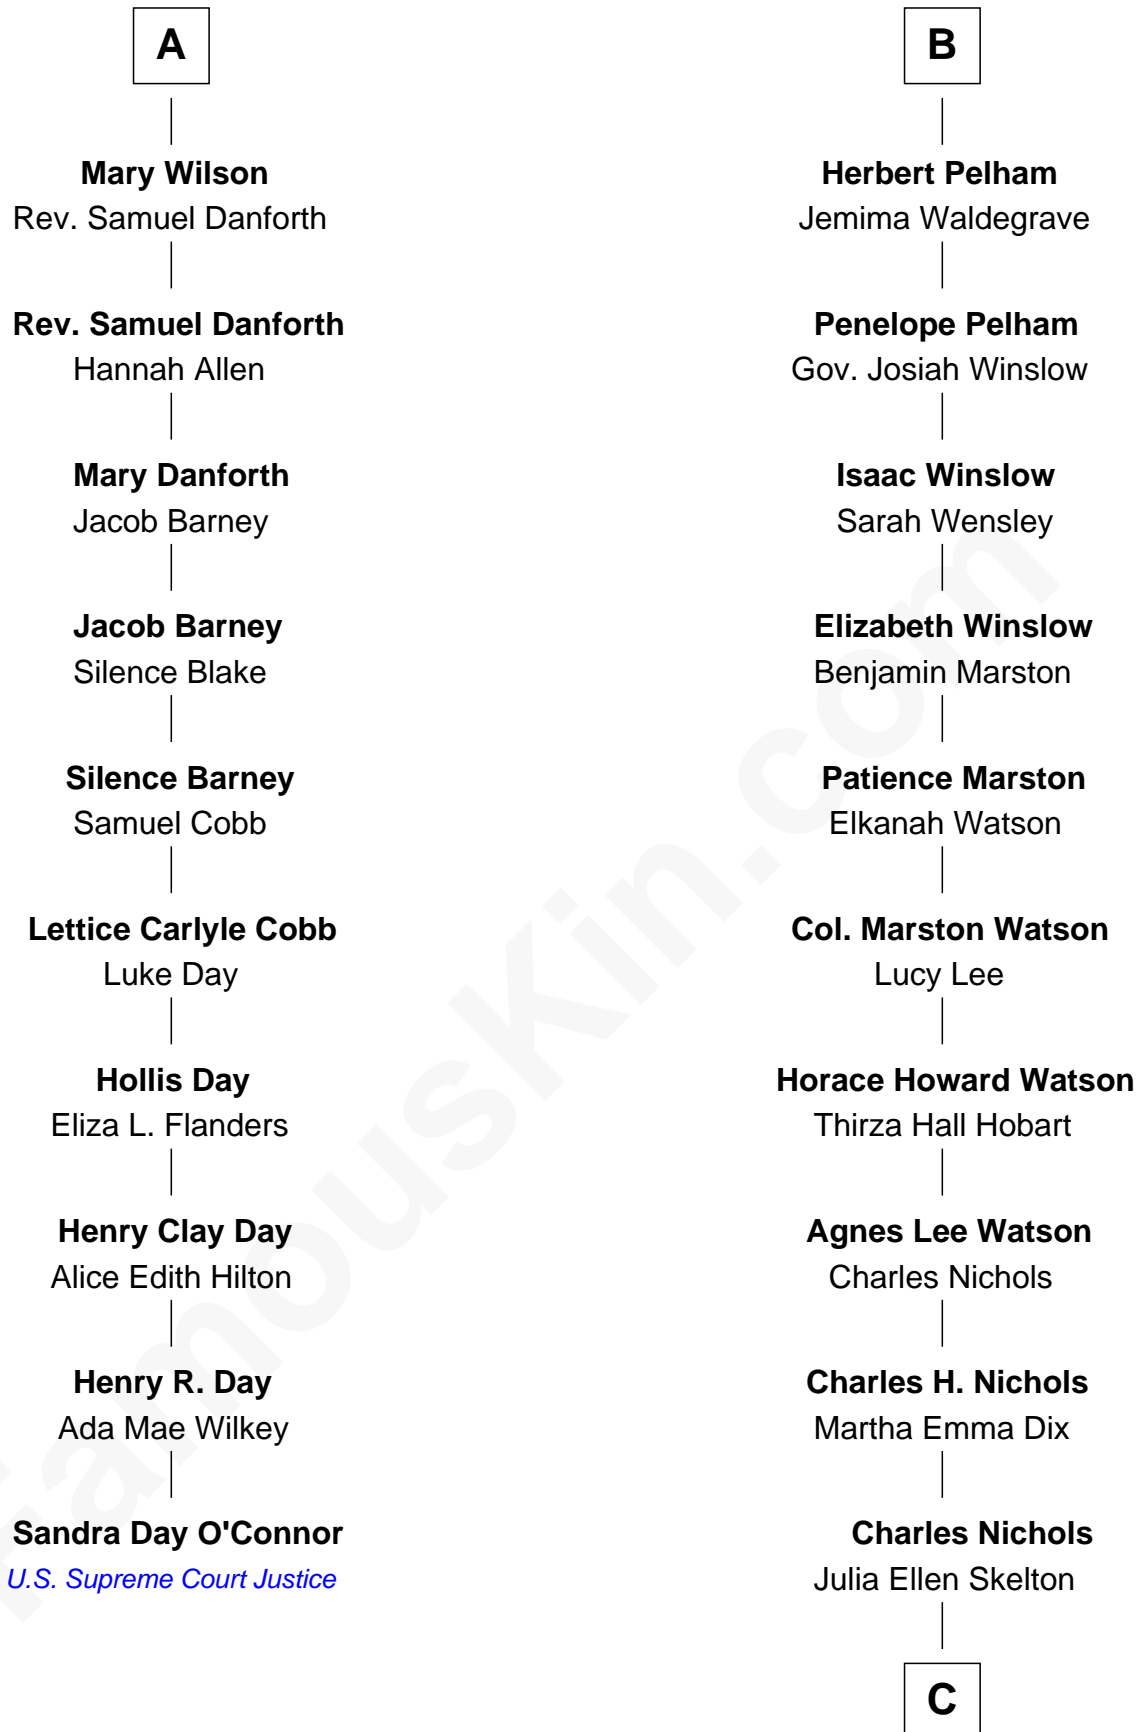

FamousKin.com

Relationship Chart of

Sandra Day O'Connor

First Female U.S. Supreme Court Justice

16th cousin 3 times removed of

John Cena

Movie Actor and WWE Pro Wrestler

C