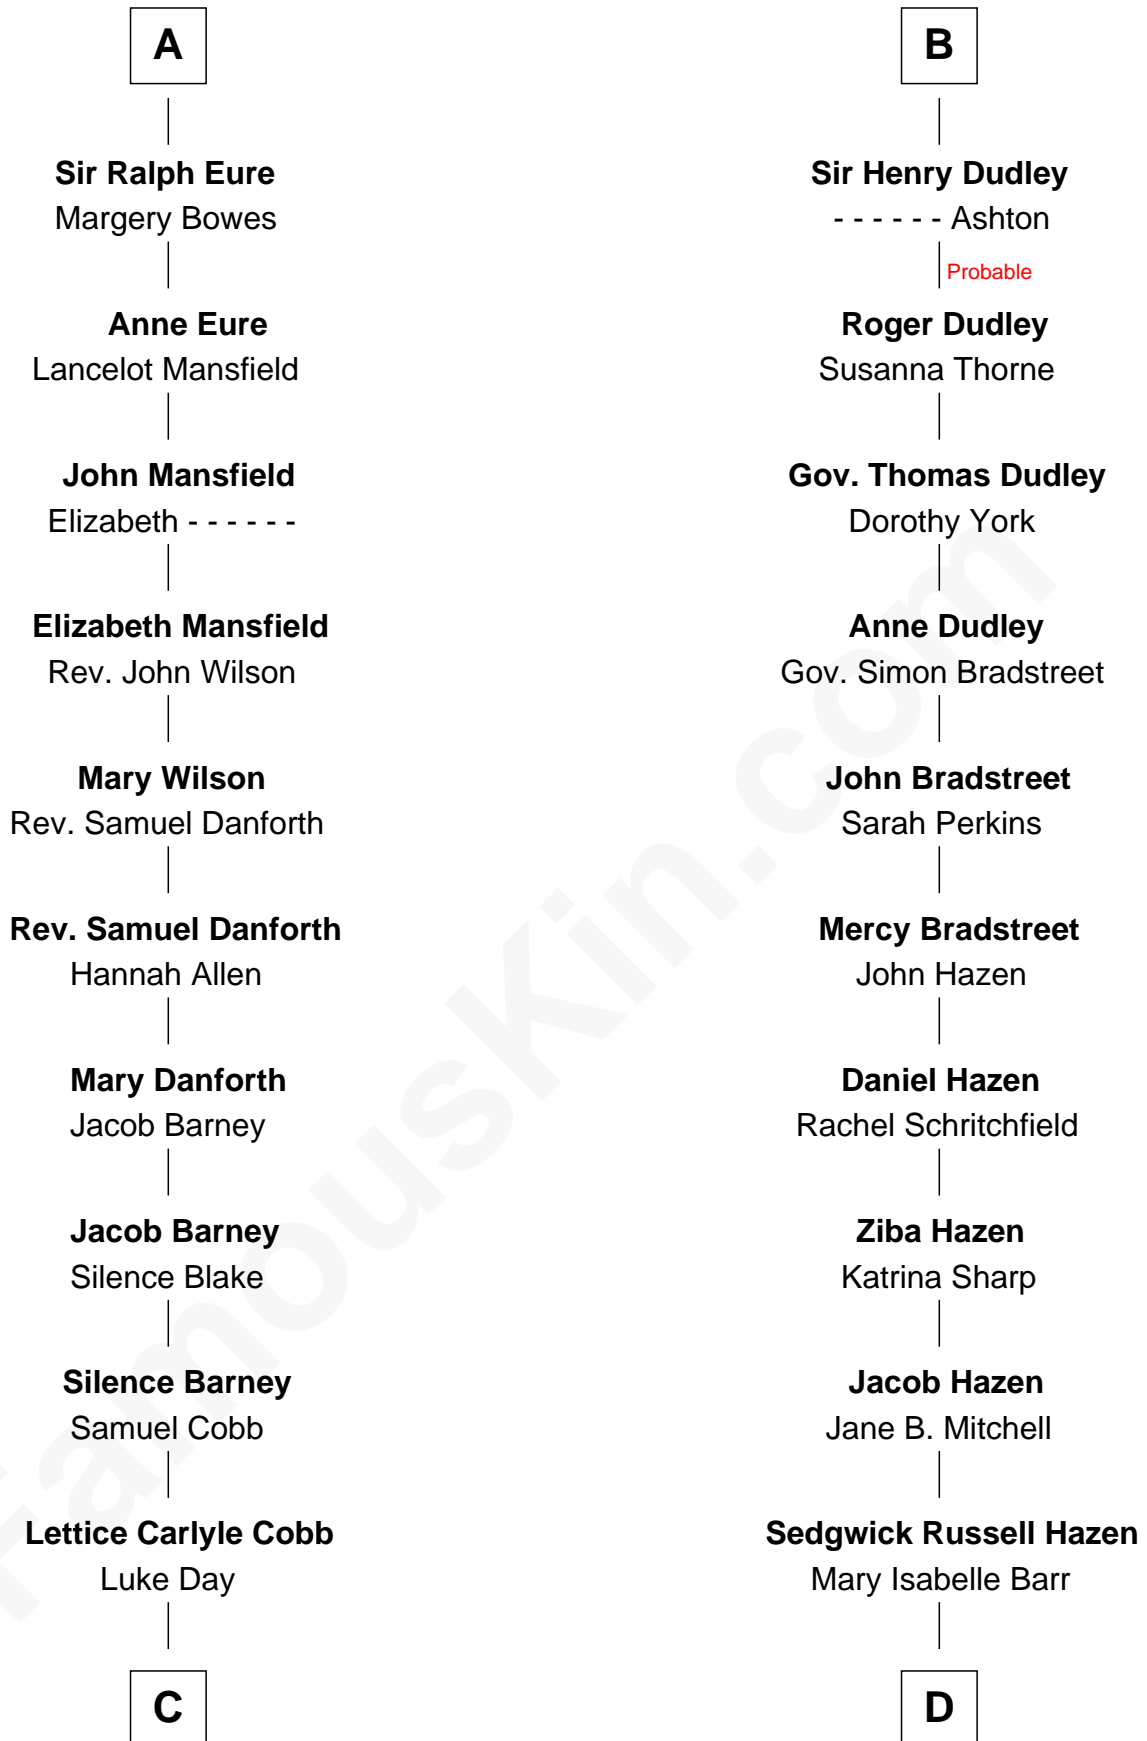

FamousKin.com

Relationship Chart of

Sandra Day O'Connor

First Female U.S. Supreme Court Justice

20th cousin of

J. K. Simmons
TV and Movie Actor

Sir William de Ros
Margery de Badlesmere

C

Hollis Day

Eliza L. Flanders

Henry Clay Day

Alice Edith Hilton

Henry R. Day

Ada Mae Wilkey

Sandra Day O'Connor

U.S. Supreme Court Justice