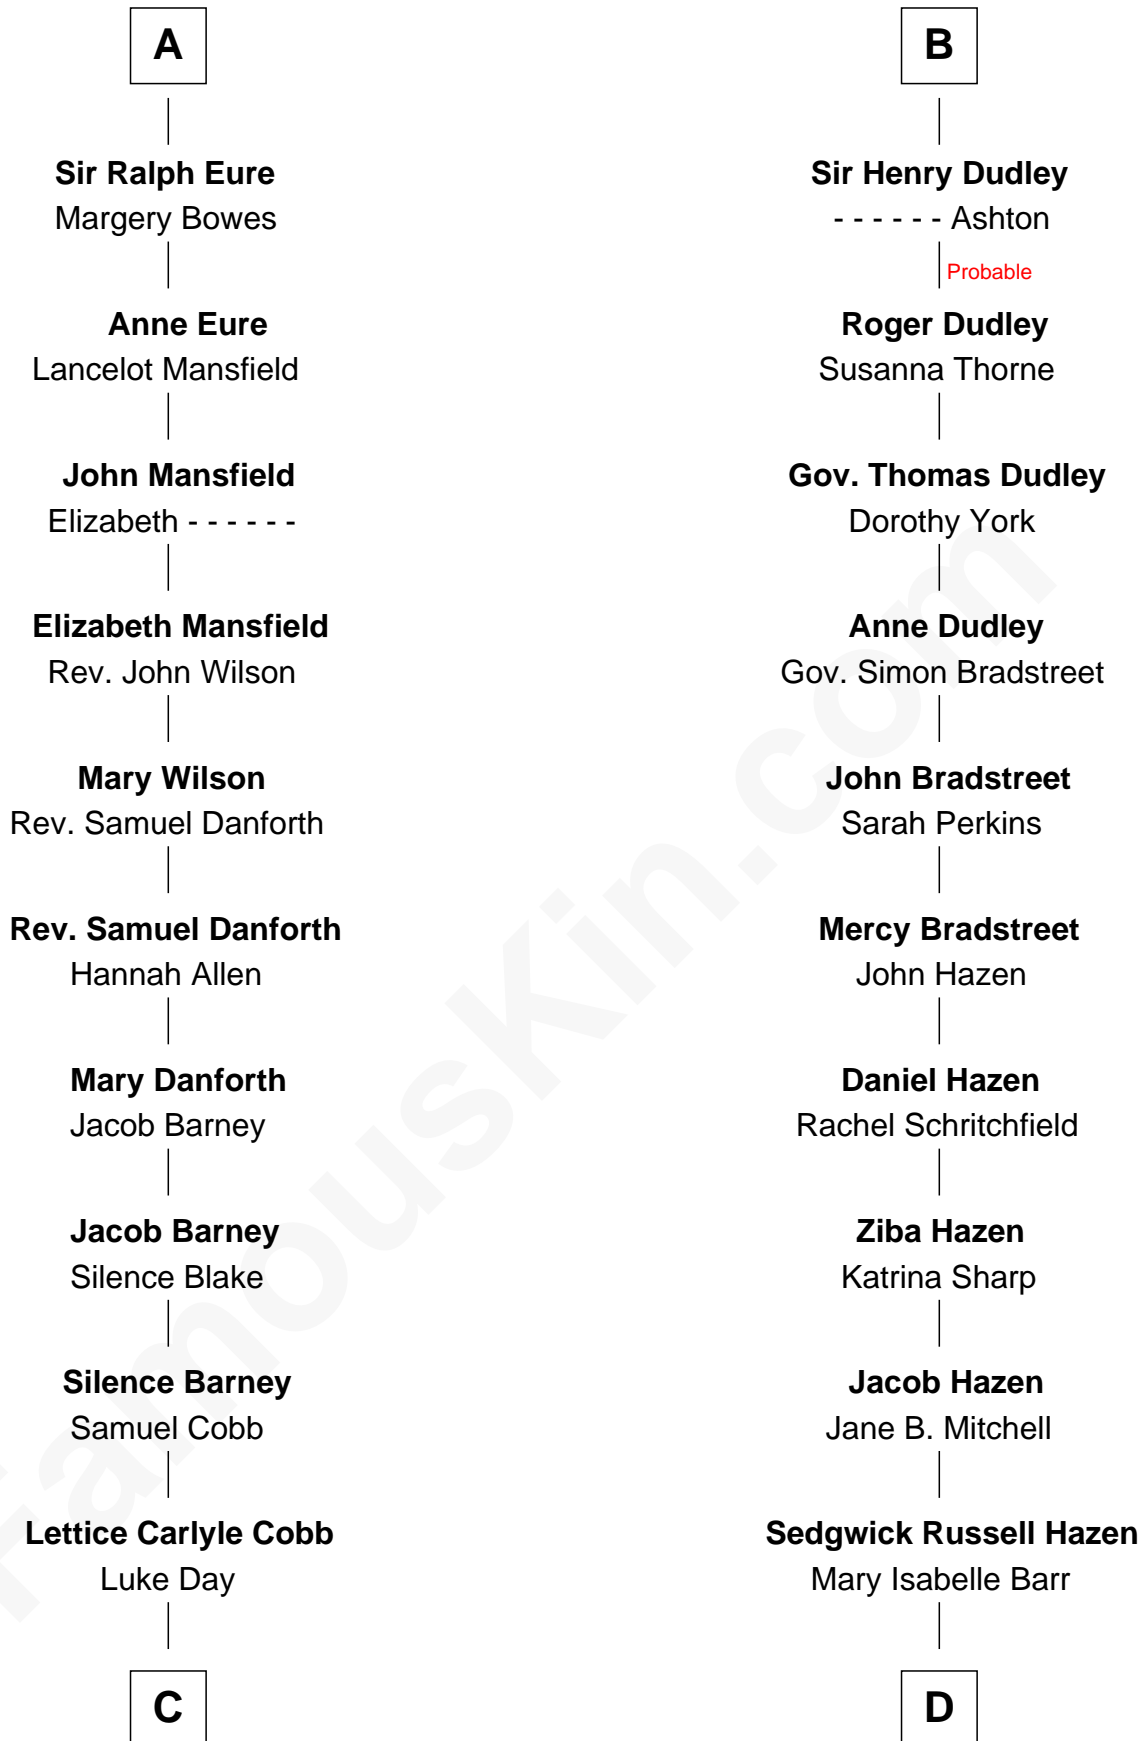

FamousKin.com

Relationship Chart of

Sandra Day O'Connor

First Female U.S. Supreme Court Justice

20th cousin of

J. K. Simmons
TV and Movie Actor

Ralph de Stafford
Margaret de Audley

C

Hollis Day

Eliza L. Flanders

Henry Clay Day

Alice Edith Hilton

Henry R. Day

Ada Mae Wilkey

Sandra Day O'Connor

U.S. Supreme Court Justice