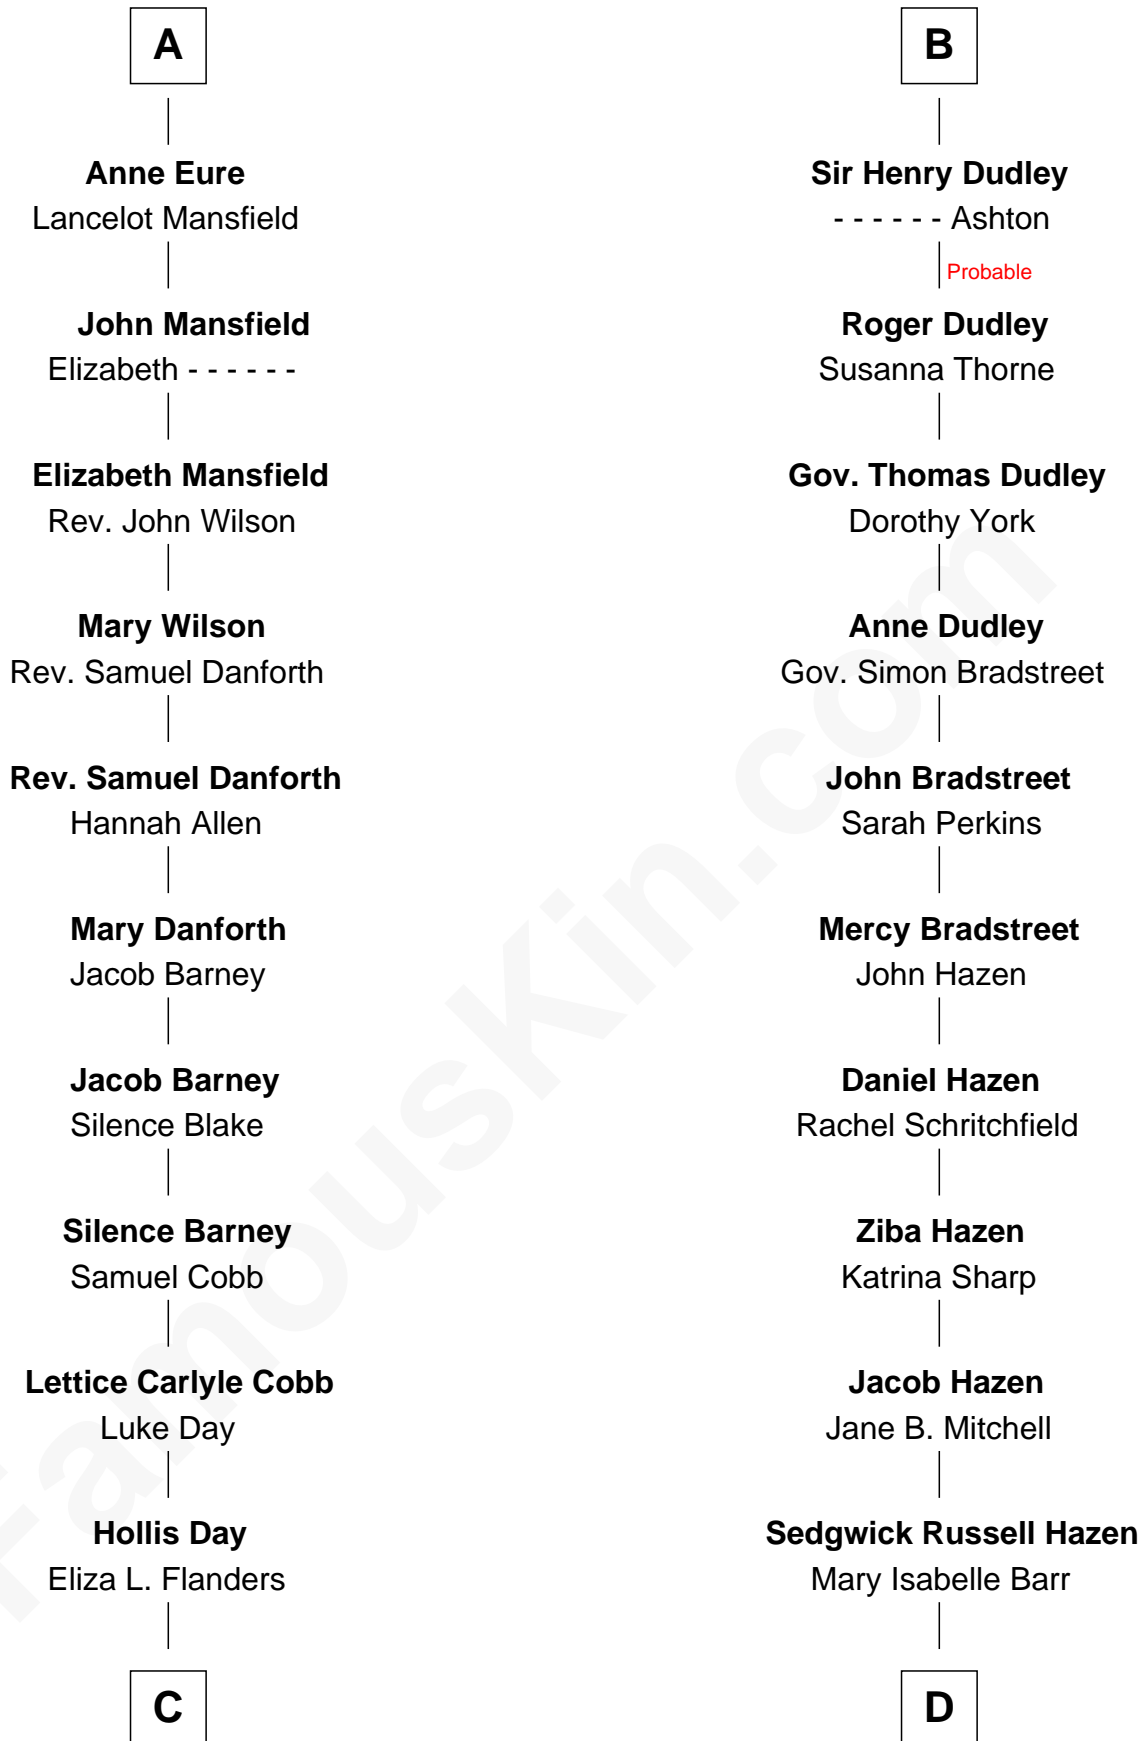

FamousKin.com

Relationship Chart of

Sandra Day O'Connor

First Female U.S. Supreme Court Justice

19th cousin 1 time removed of

J. K. Simmons
TV and Movie Actor

Edmund Fitzalan
Alice de Warenne

C

Henry Clay Day
Alice Edith Hilton

Henry R. Day
Ada Mae Wilkey

Sandra Day O'Connor
U.S. Supreme Court Justice

D

Lewis Jacob Hazen
Emma Broaddus Lewis

Ruth Hazen
Col. Ralph Archibald Kimble

Patricia Kimble
Dr. Donald William Simmons