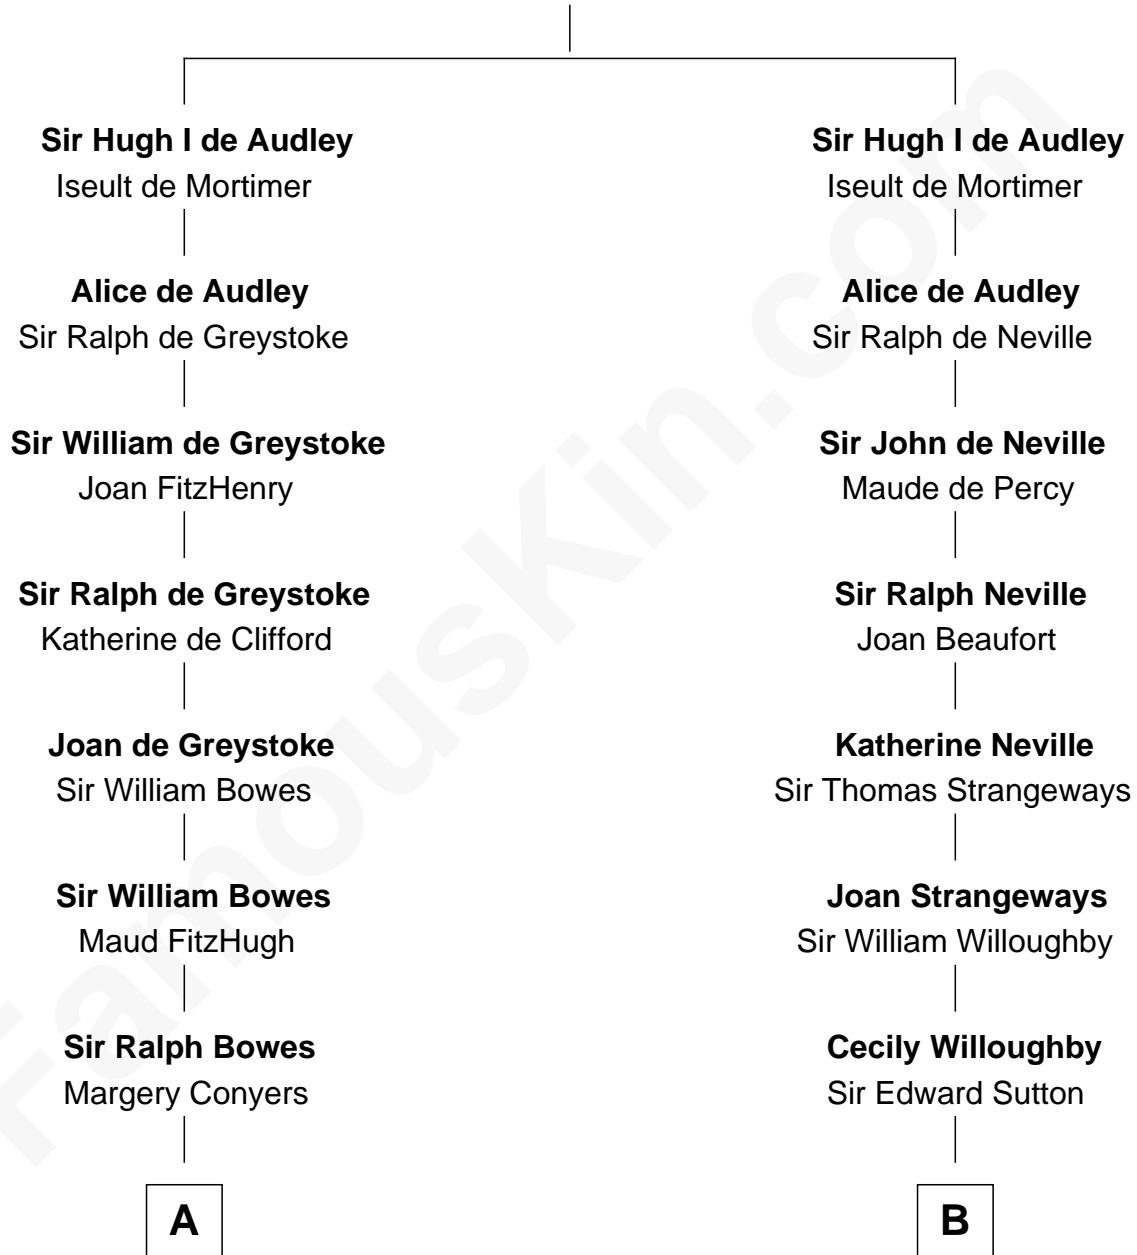

FamousKin.com

Relationship Chart of

Sandra Day O'Connor

First Female U.S. Supreme Court Justice

21st cousin of

J. K. Simmons
TV and Movie Actor

Sir James de Audley
Ela Longespee

C

Lettice Carlyle Cobb

Luke Day

Hollis Day

Eliza L. Flanders

Henry Clay Day

Alice Edith Hilton

Henry R. Day

Ada Mae Wilkey

Sandra Day O'Connor

U.S. Supreme Court Justice

D

Sedgwick Russell Hazen

Mary Isabelle Barr

Lewis Jacob Hazen

Emma Broaddus Lewis

Ruth Hazen