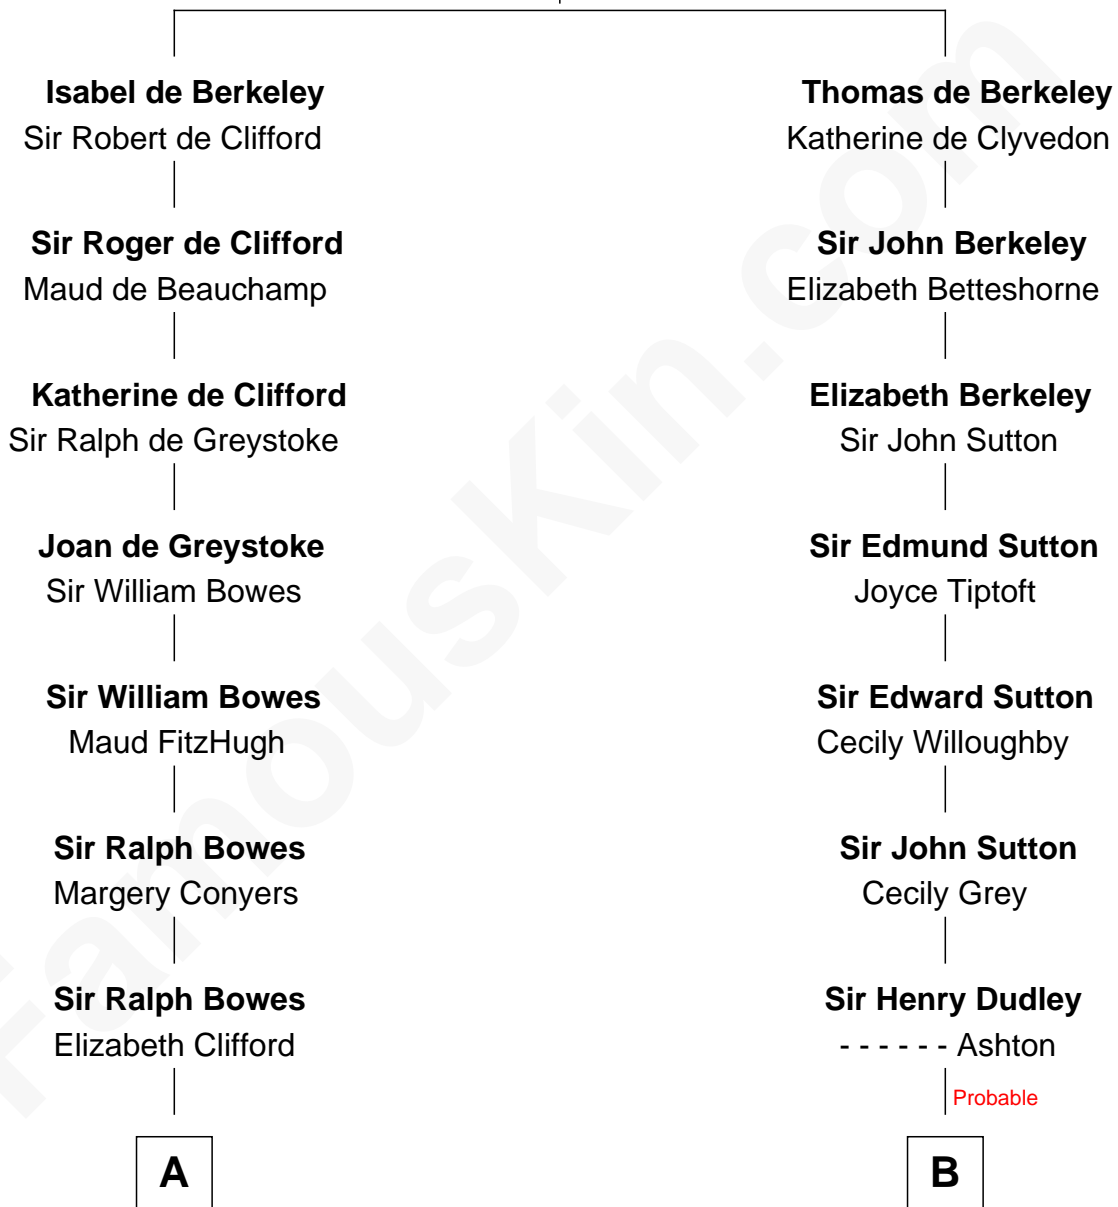

FamousKin.com

Relationship Chart of

Sandra Day O'Connor

First Female U.S. Supreme Court Justice

19th cousin 1 time removed of

J. K. Simmons
TV and Movie Actor

Sir Maurice de Berkeley
Eve la Zouche

C

Hollis Day

Eliza L. Flanders

Henry Clay Day

Alice Edith Hilton

Henry R. Day

Ada Mae Wilkey

Sandra Day O'Connor

U.S. Supreme Court Justice