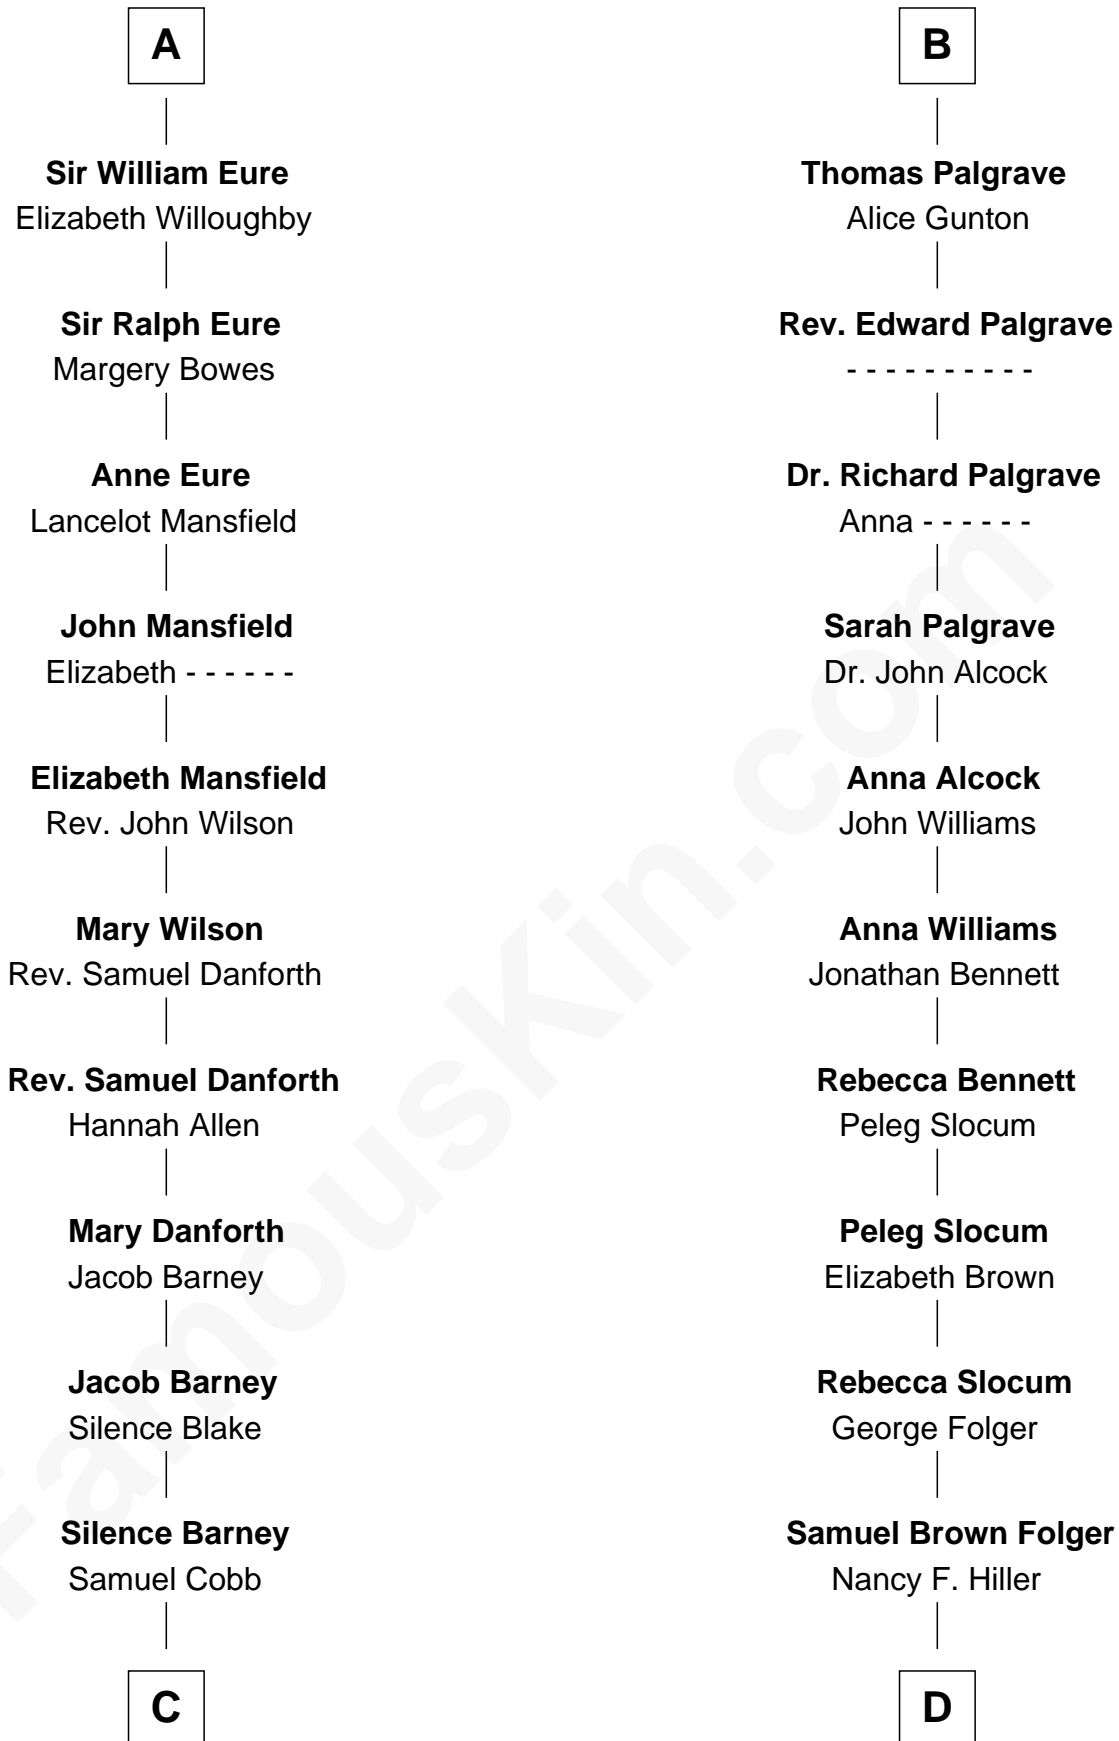

FamousKin.com

Relationship Chart of

Sandra Day O'Connor

First Female U.S. Supreme Court Justice

18th cousin 3 times removed of

Henry Clay Folger

Founder of Folger Shakespeare Library and Chairman of Standard Oil

C

Lettice Carlyle Cobb

Luke Day

Hollis Day

Eliza L. Flanders

Henry Clay Day

Alice Edith Hilton

Henry R. Day

Ada Mae Wilkey

Sandra Day O'Connor

U.S. Supreme Court Justice

D

Henry Clay Folger

Eliza Jane Clark

Henry Clay Folger

Chairman of Standard Oil