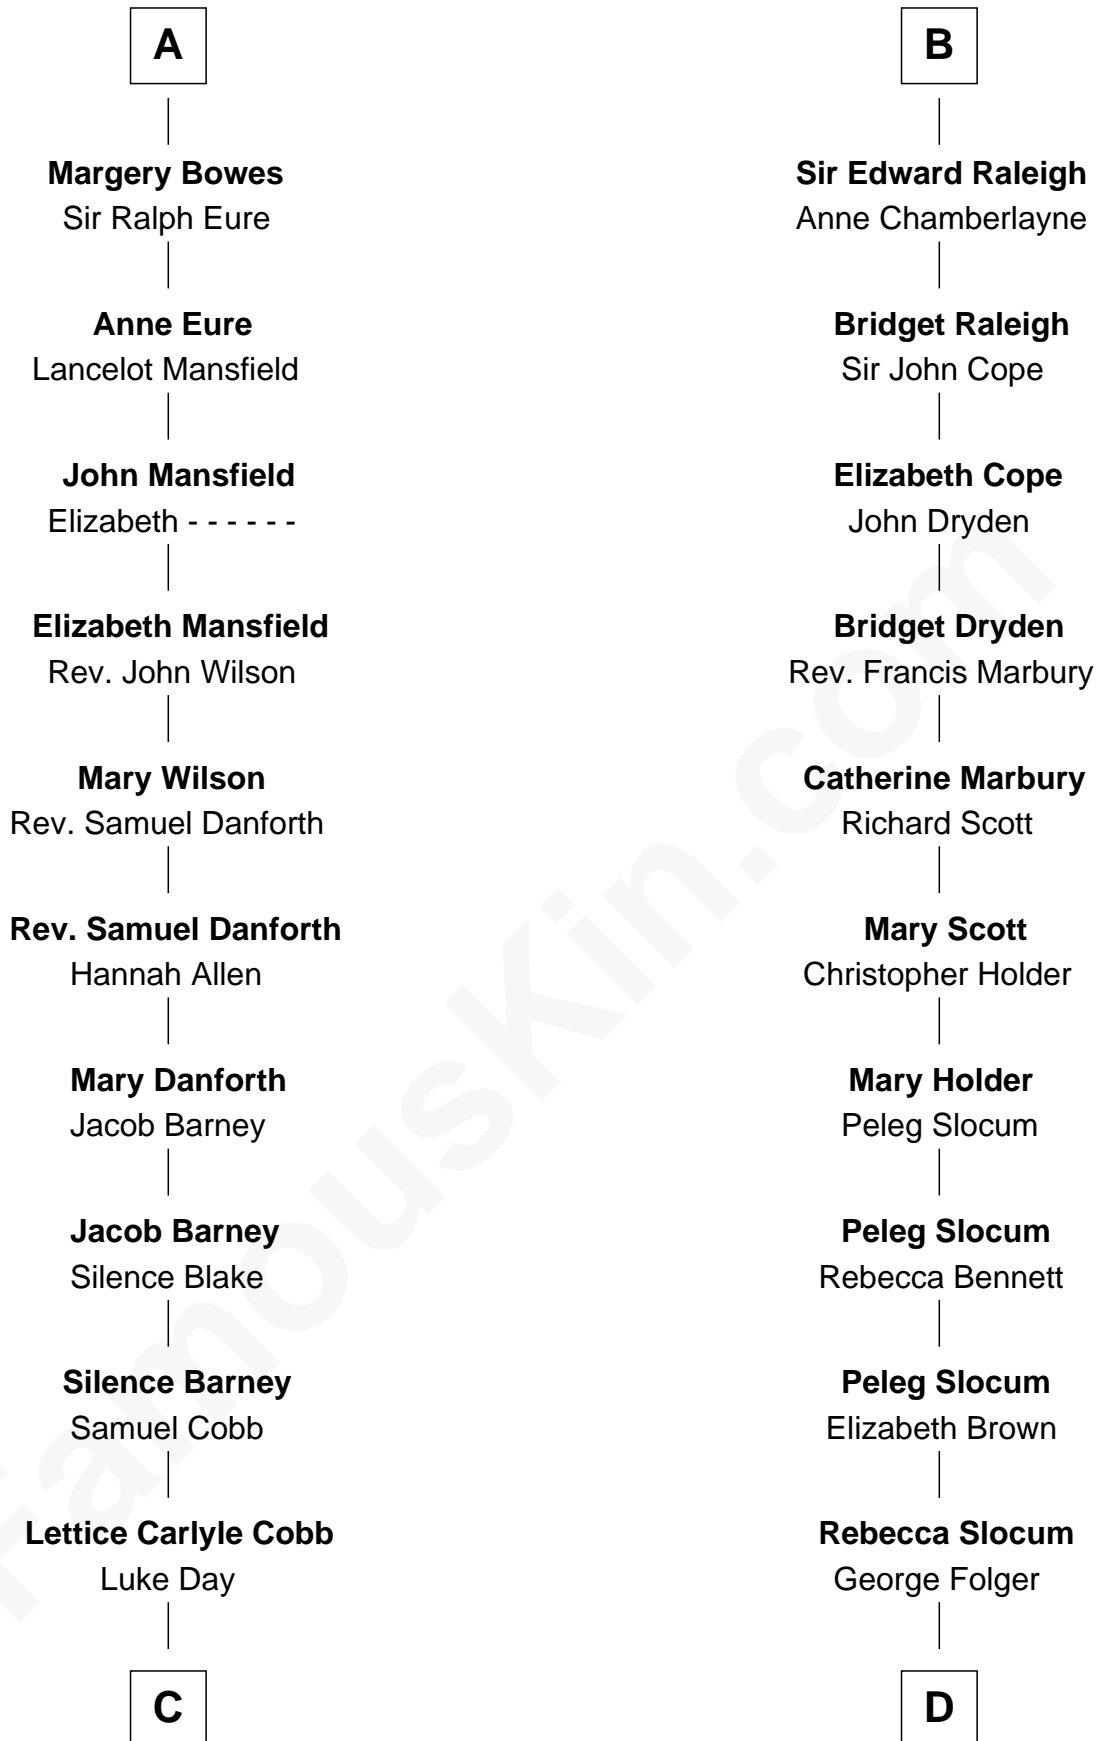

FamousKin.com

Relationship Chart of

Sandra Day O'Connor

First Female U.S. Supreme Court Justice

19th cousin 1 time removed of

Henry Clay Folger

Founder of Folger Shakespeare Library and Chairman of Standard Oil

Sir Hugh I de Audley

Iseult de Mortimer

C

Hollis Day

Eliza L. Flanders

Henry Clay Day

Alice Edith Hilton

Henry R. Day

Ada Mae Wilkey

Sandra Day O'Connor

U.S. Supreme Court Justice

D

Samuel Brown Folger

Nancy F. Hiller

Henry Clay Folger

Eliza Jane Clark