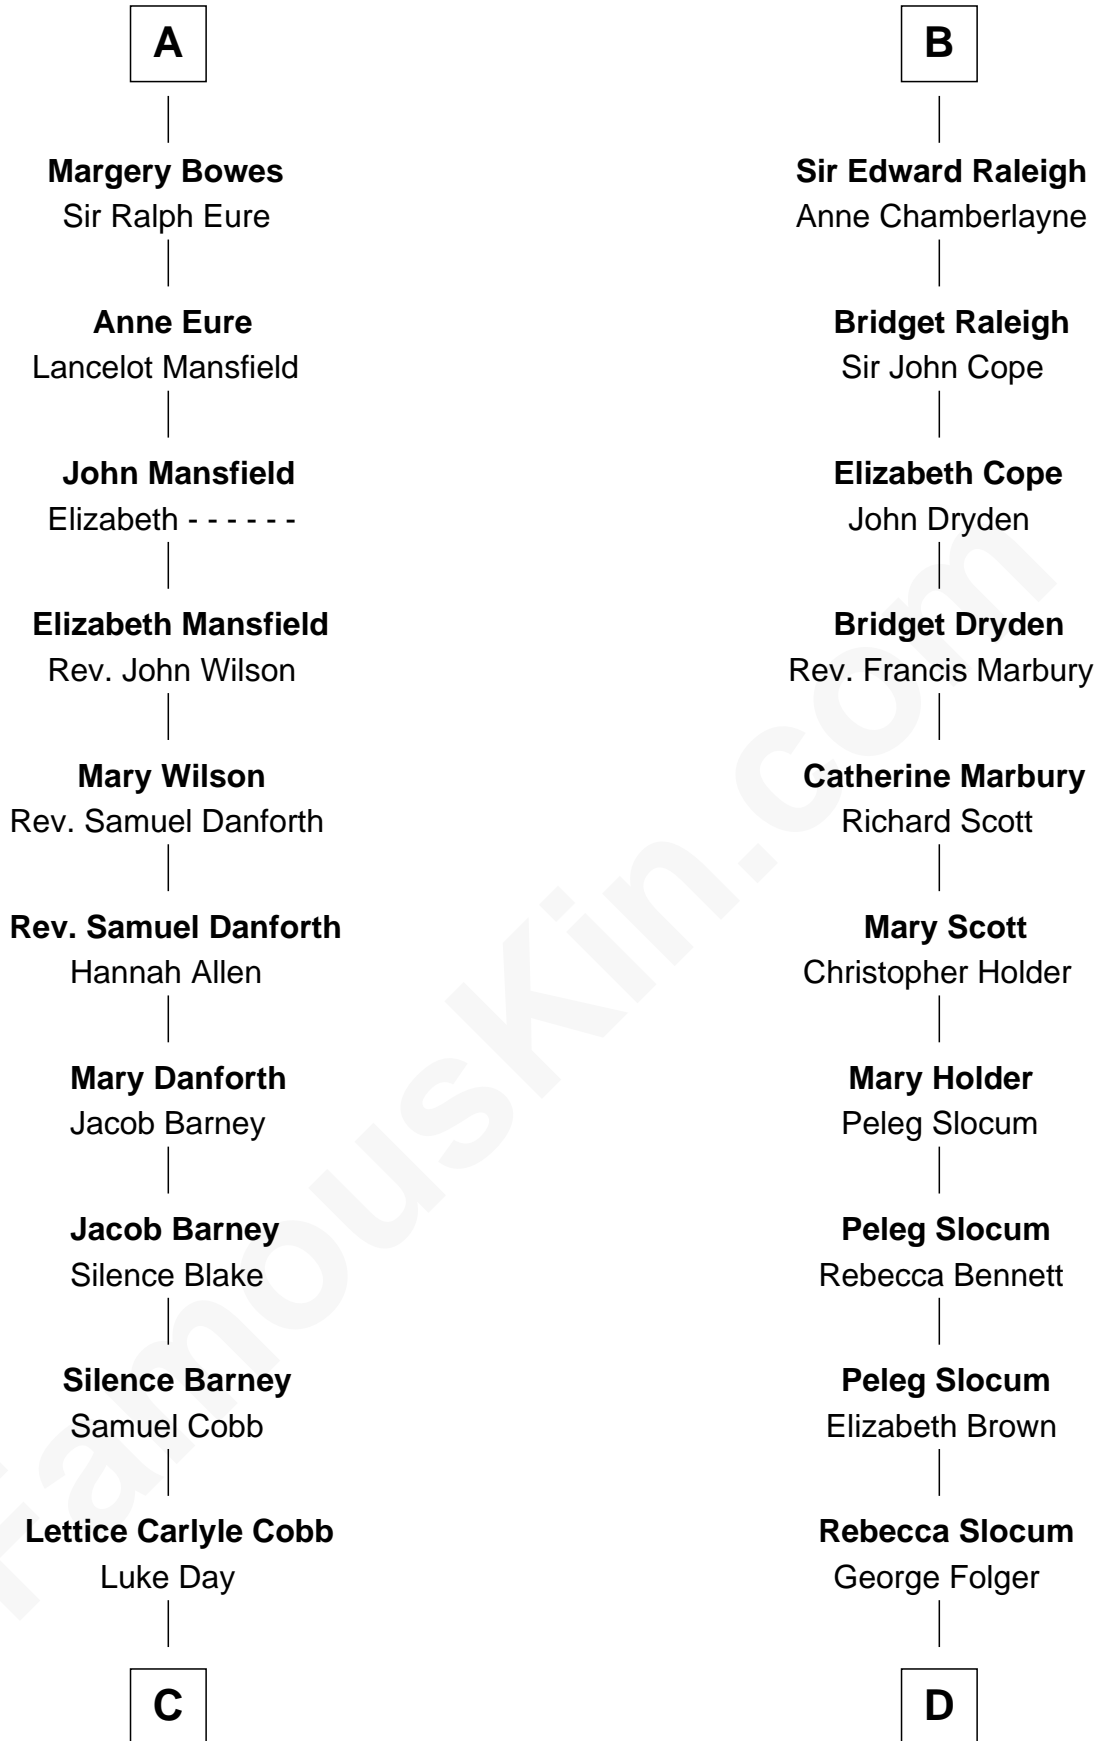

FamousKin.com

Relationship Chart of

Sandra Day O'Connor

First Female U.S. Supreme Court Justice

18th cousin 2 times removed of

J. A. Folger

Founder of Folger Coffee Company

Sir Hugh I de Audley

Iseult de Mortimer

C

Hollis Day

Eliza L. Flanders

Henry Clay Day

Alice Edith Hilton

Henry R. Day

Ada Mae Wilkey