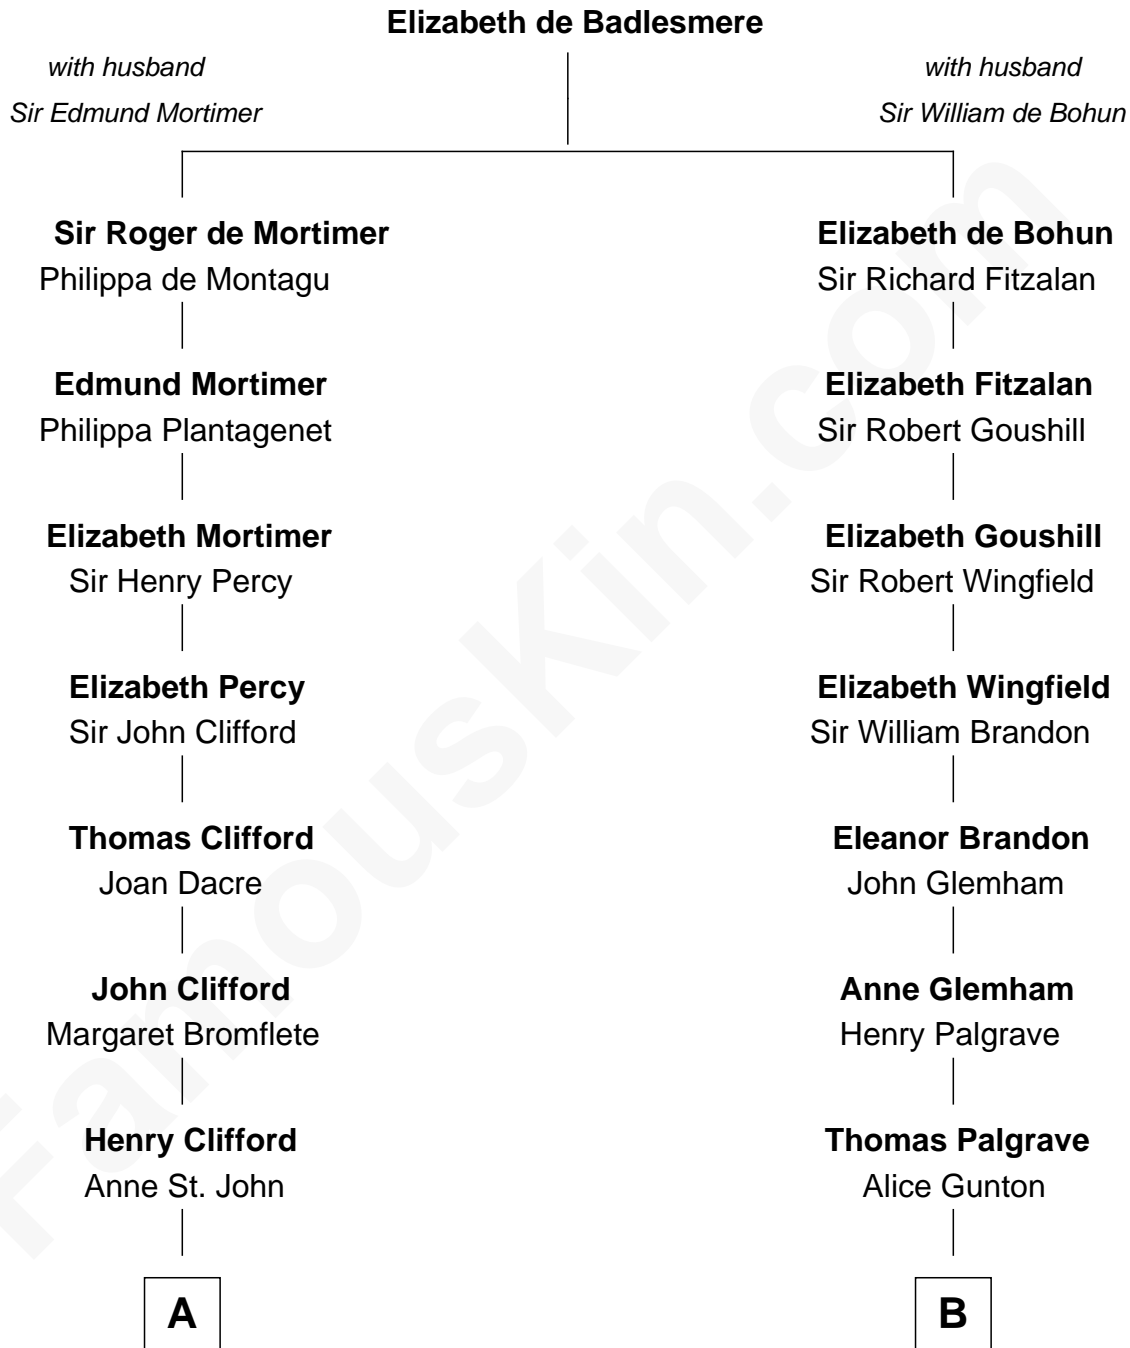

FamousKin.com

Relationship Chart of

Sandra Day O'Connor

First Female U.S. Supreme Court Justice

16th cousin 5 times removed of

J. A. Folger

Founder of Folger Coffee Company

C

—
Lettice Carlyle Cobb

Luke Day

—
Hollis Day

Eliza L. Flanders

—
Henry Clay Day

Alice Edith Hilton

—
Henry R. Day

Ada Mae Wilkey