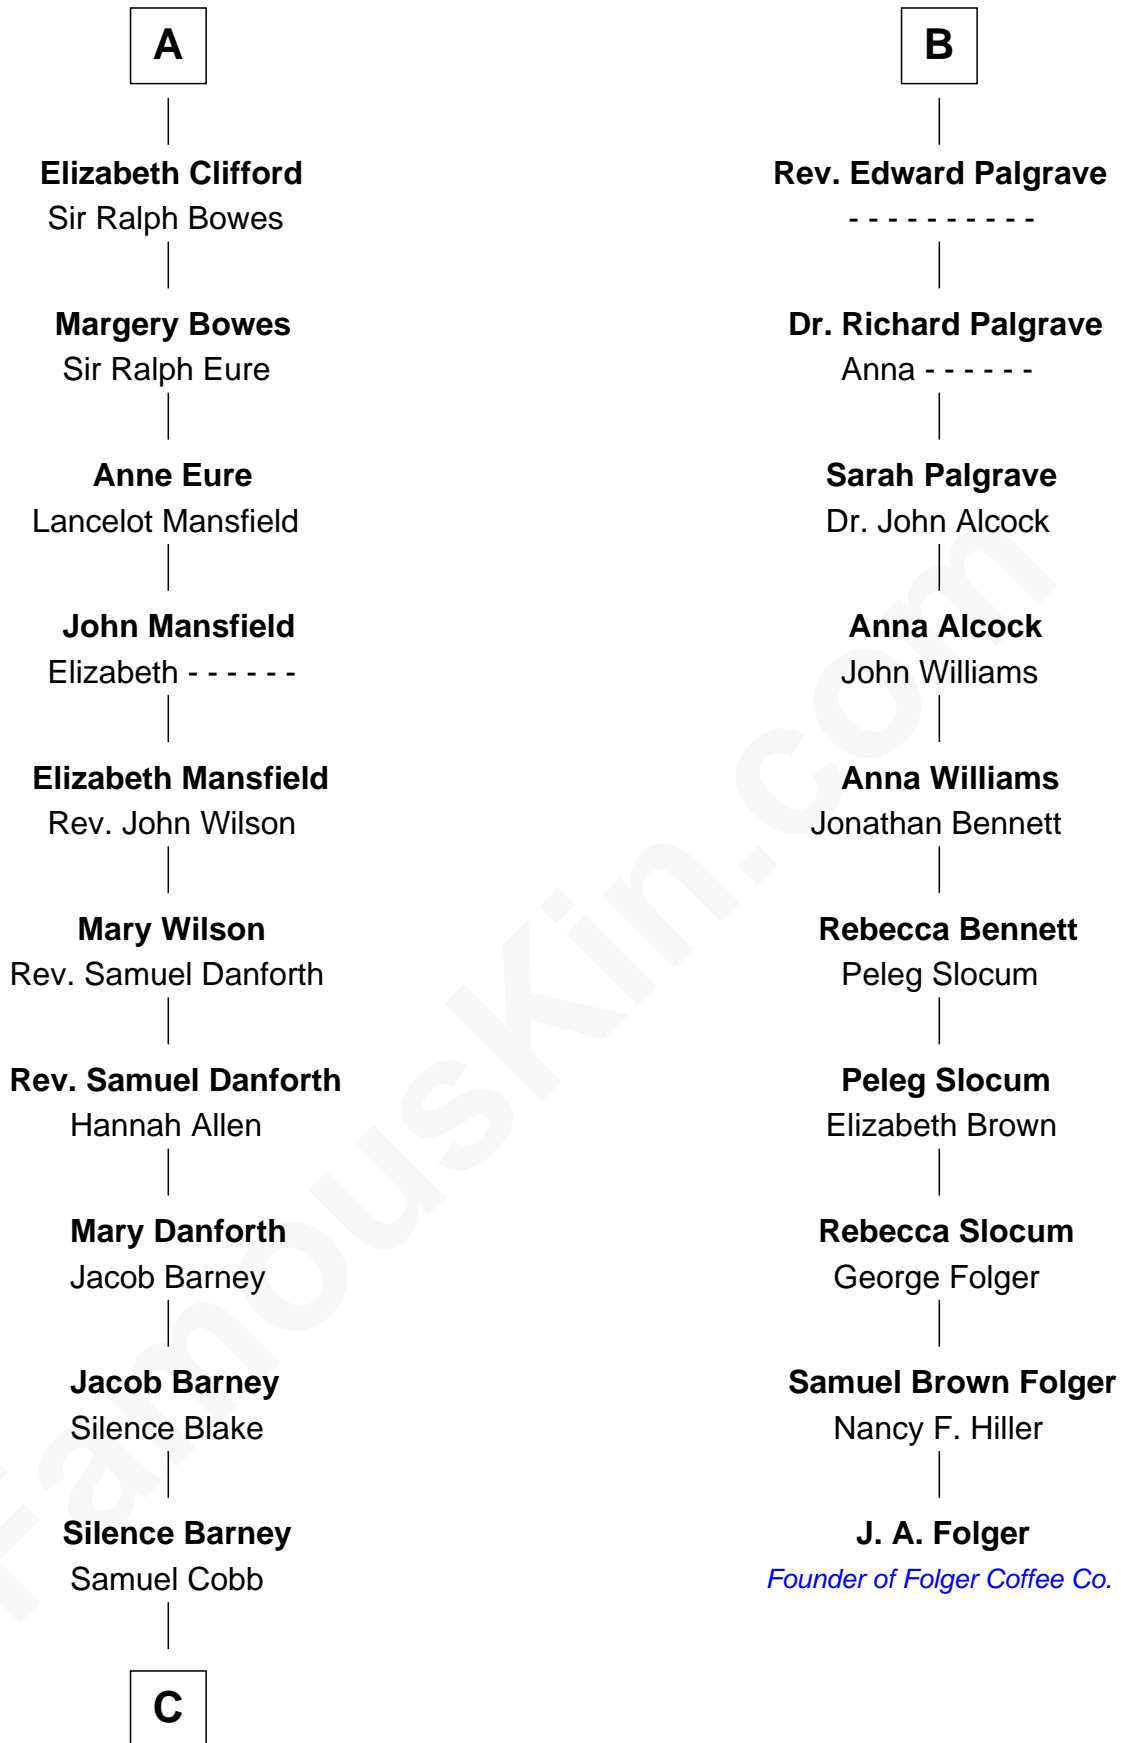

FamousKin.com

Relationship Chart of

Sandra Day O'Connor

First Female U.S. Supreme Court Justice

16th cousin 5 times removed of

J. A. Folger

Founder of Folger Coffee Company

C

—
Lettice Carlyle Cobb

Luke Day

—
Hollis Day

Eliza L. Flanders

—
Henry Clay Day

Alice Edith Hilton

—
Henry R. Day

Ada Mae Wilkey