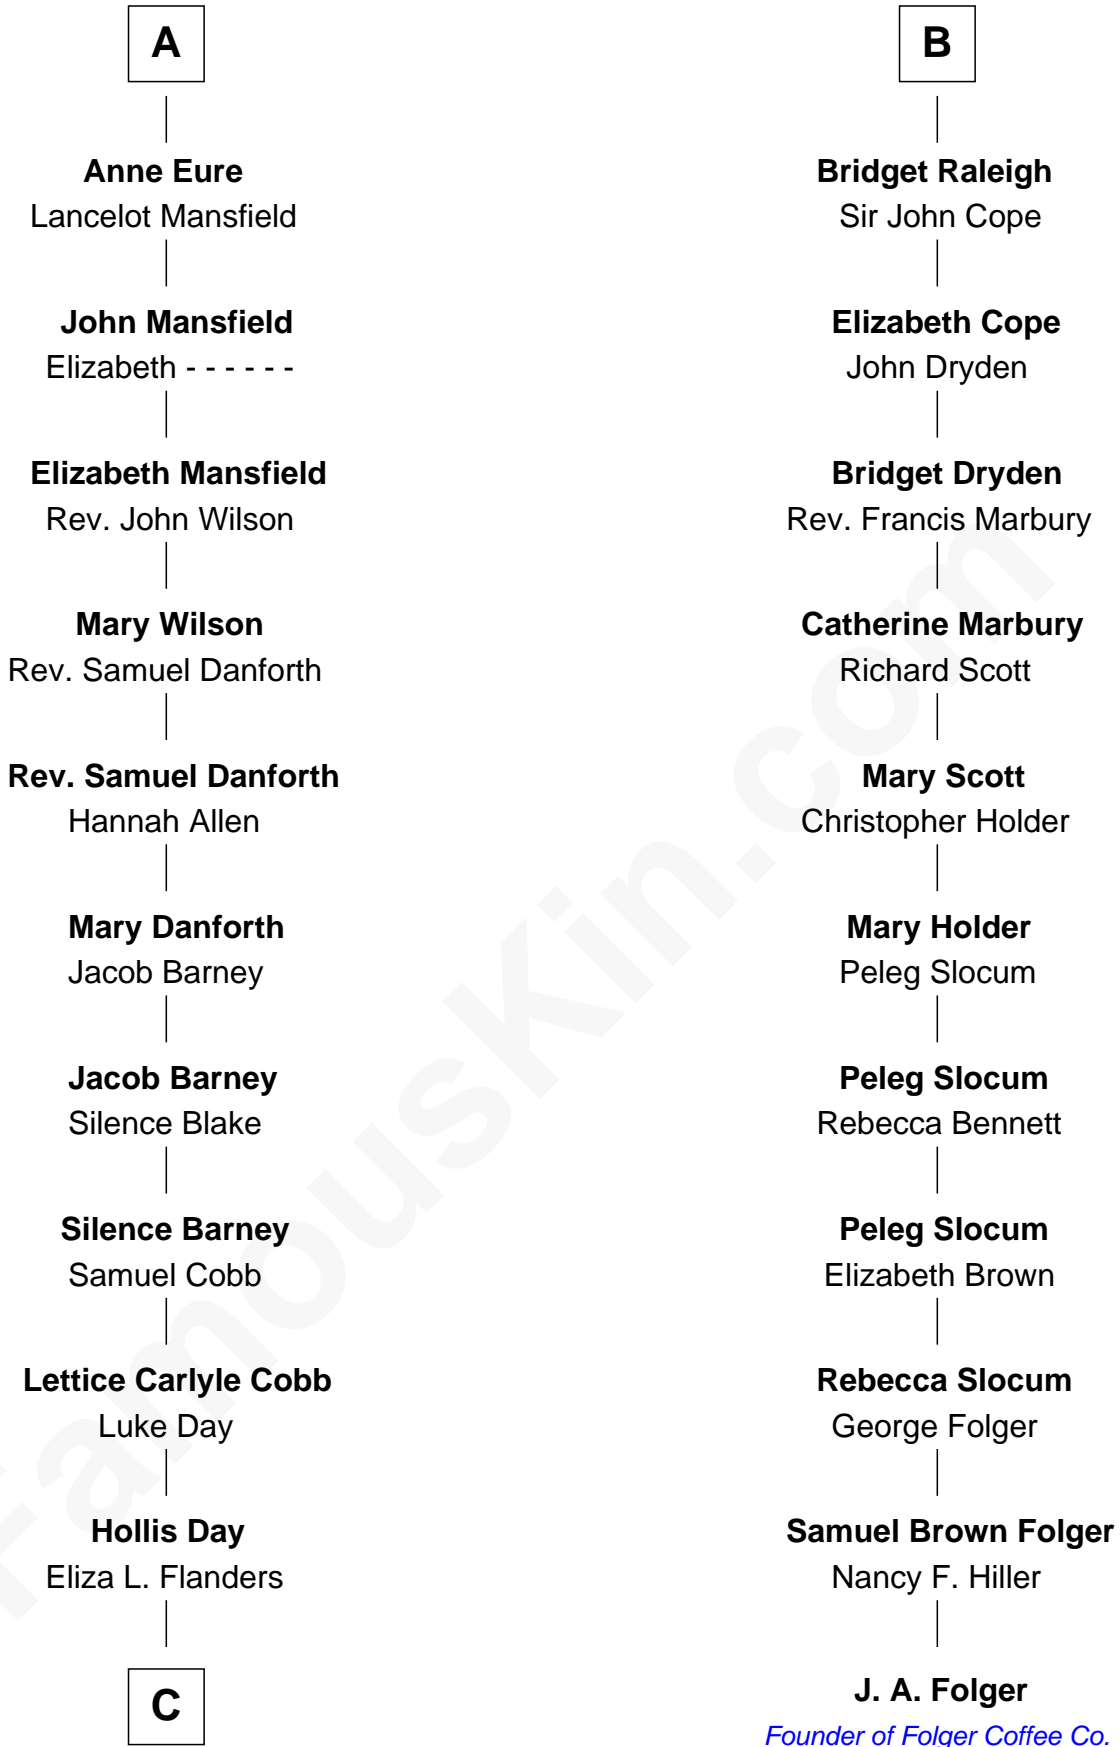

FamousKin.com

Relationship Chart of

Sandra Day O'Connor

First Female U.S. Supreme Court Justice

17th cousin 2 times removed of

J. A. Folger

Founder of Folger Coffee Company

C

Henry Clay Day
Alice Edith Hilton

Henry R. Day
Ada Mae Wilkey

Sandra Day O'Connor
U.S. Supreme Court Justice

FamousKin.com