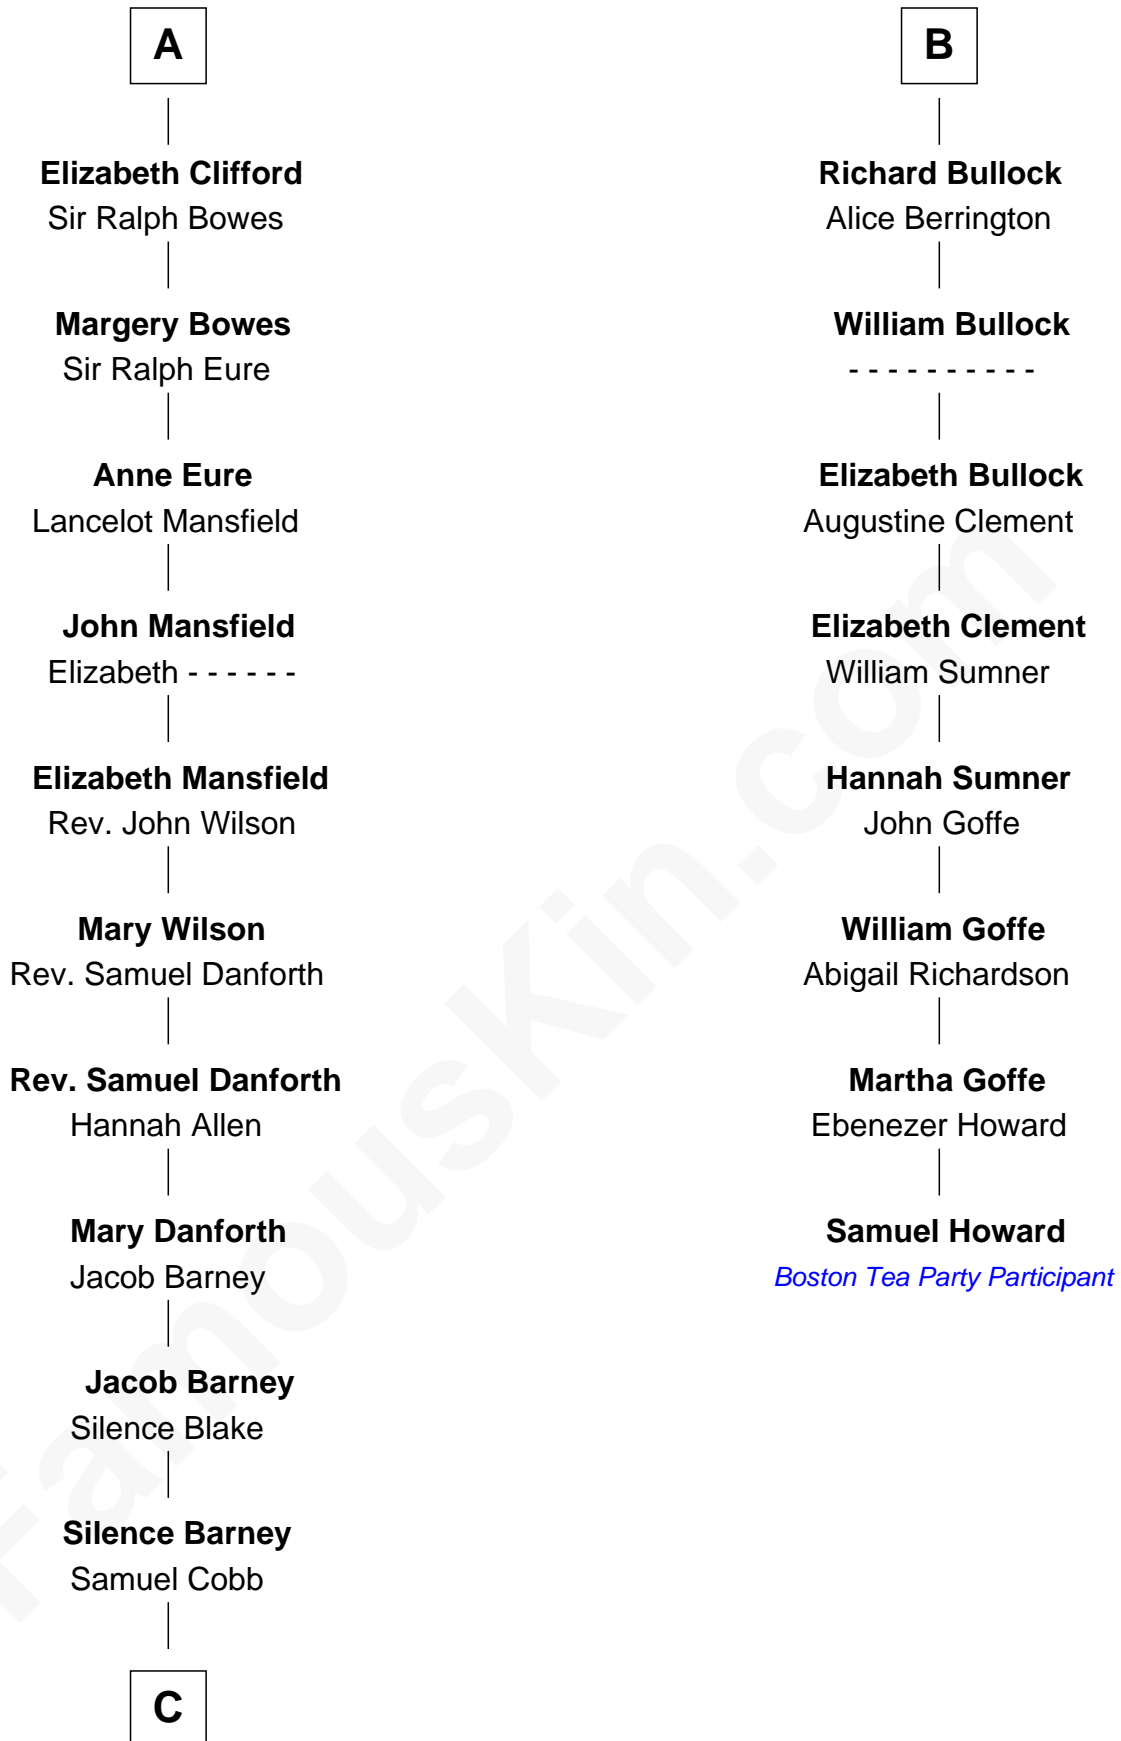

FamousKin.com

Relationship Chart of

Sandra Day O'Connor

First Female U.S. Supreme Court Justice

14th cousin 7 times removed of

Samuel Howard

Boston Tea Party Participant

C

—
Lettice Carlyle Cobb

Luke Day

—
Hollis Day

Eliza L. Flanders

—
Henry Clay Day

Alice Edith Hilton

—
Henry R. Day

Ada Mae Wilkey