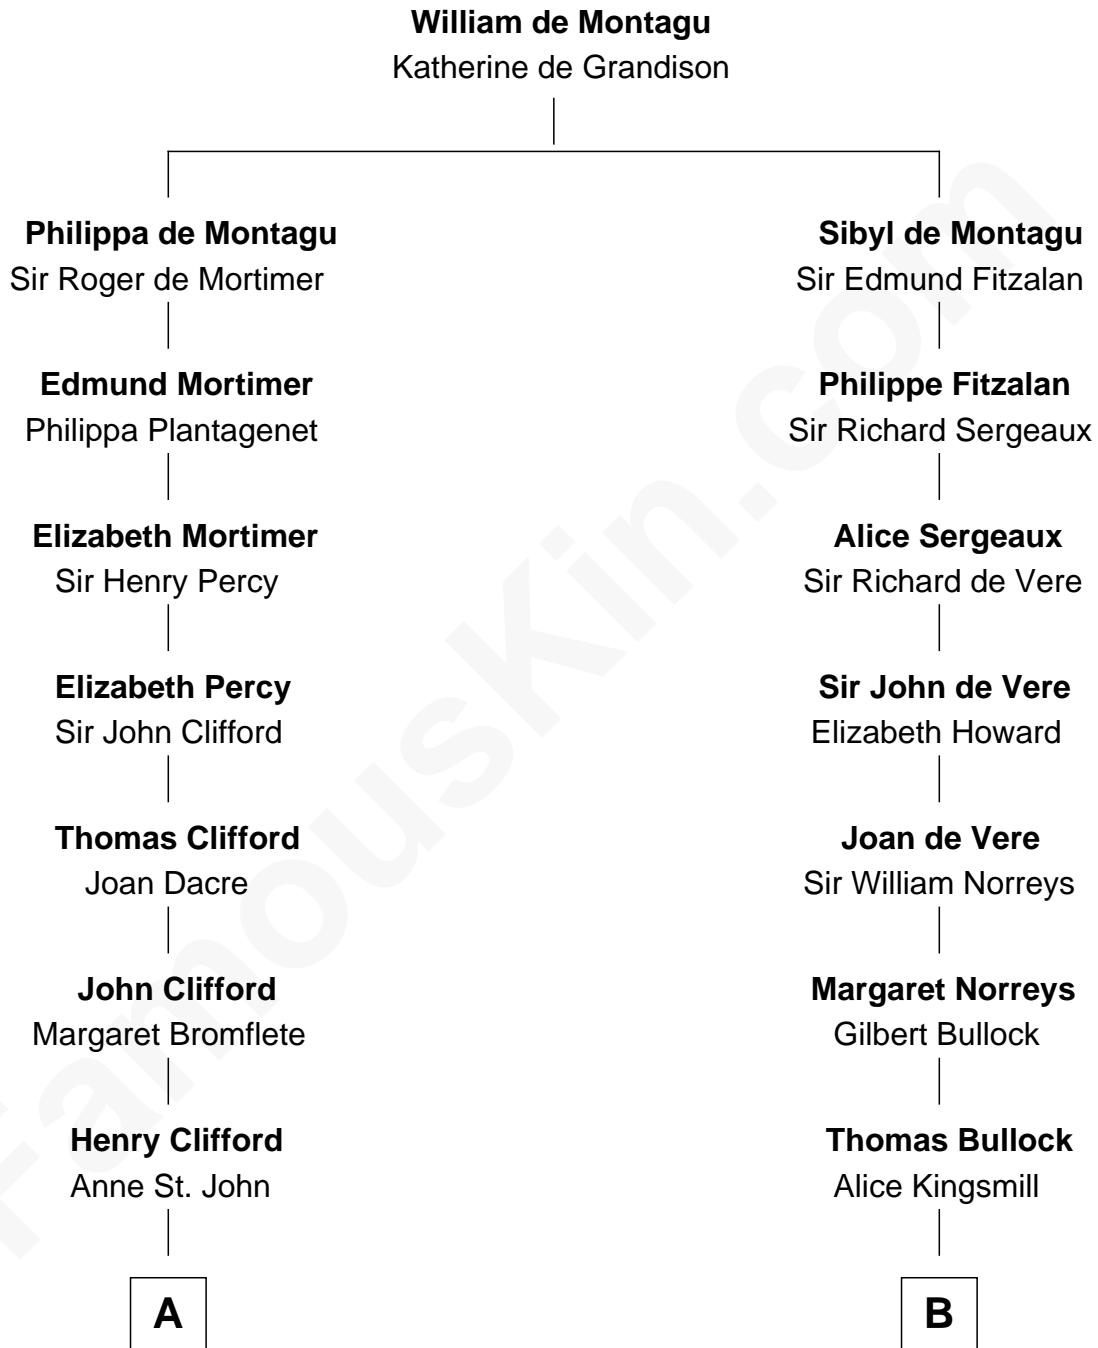

FamousKin.com

Relationship Chart of

Sandra Day O'Connor

First Female U.S. Supreme Court Justice

14th cousin 7 times removed of

Samuel Howard

Boston Tea Party Participant

C

—
Lettice Carlyle Cobb

Luke Day

—
Hollis Day

Eliza L. Flanders

—
Henry Clay Day

Alice Edith Hilton

—
Henry R. Day

Ada Mae Wilkey