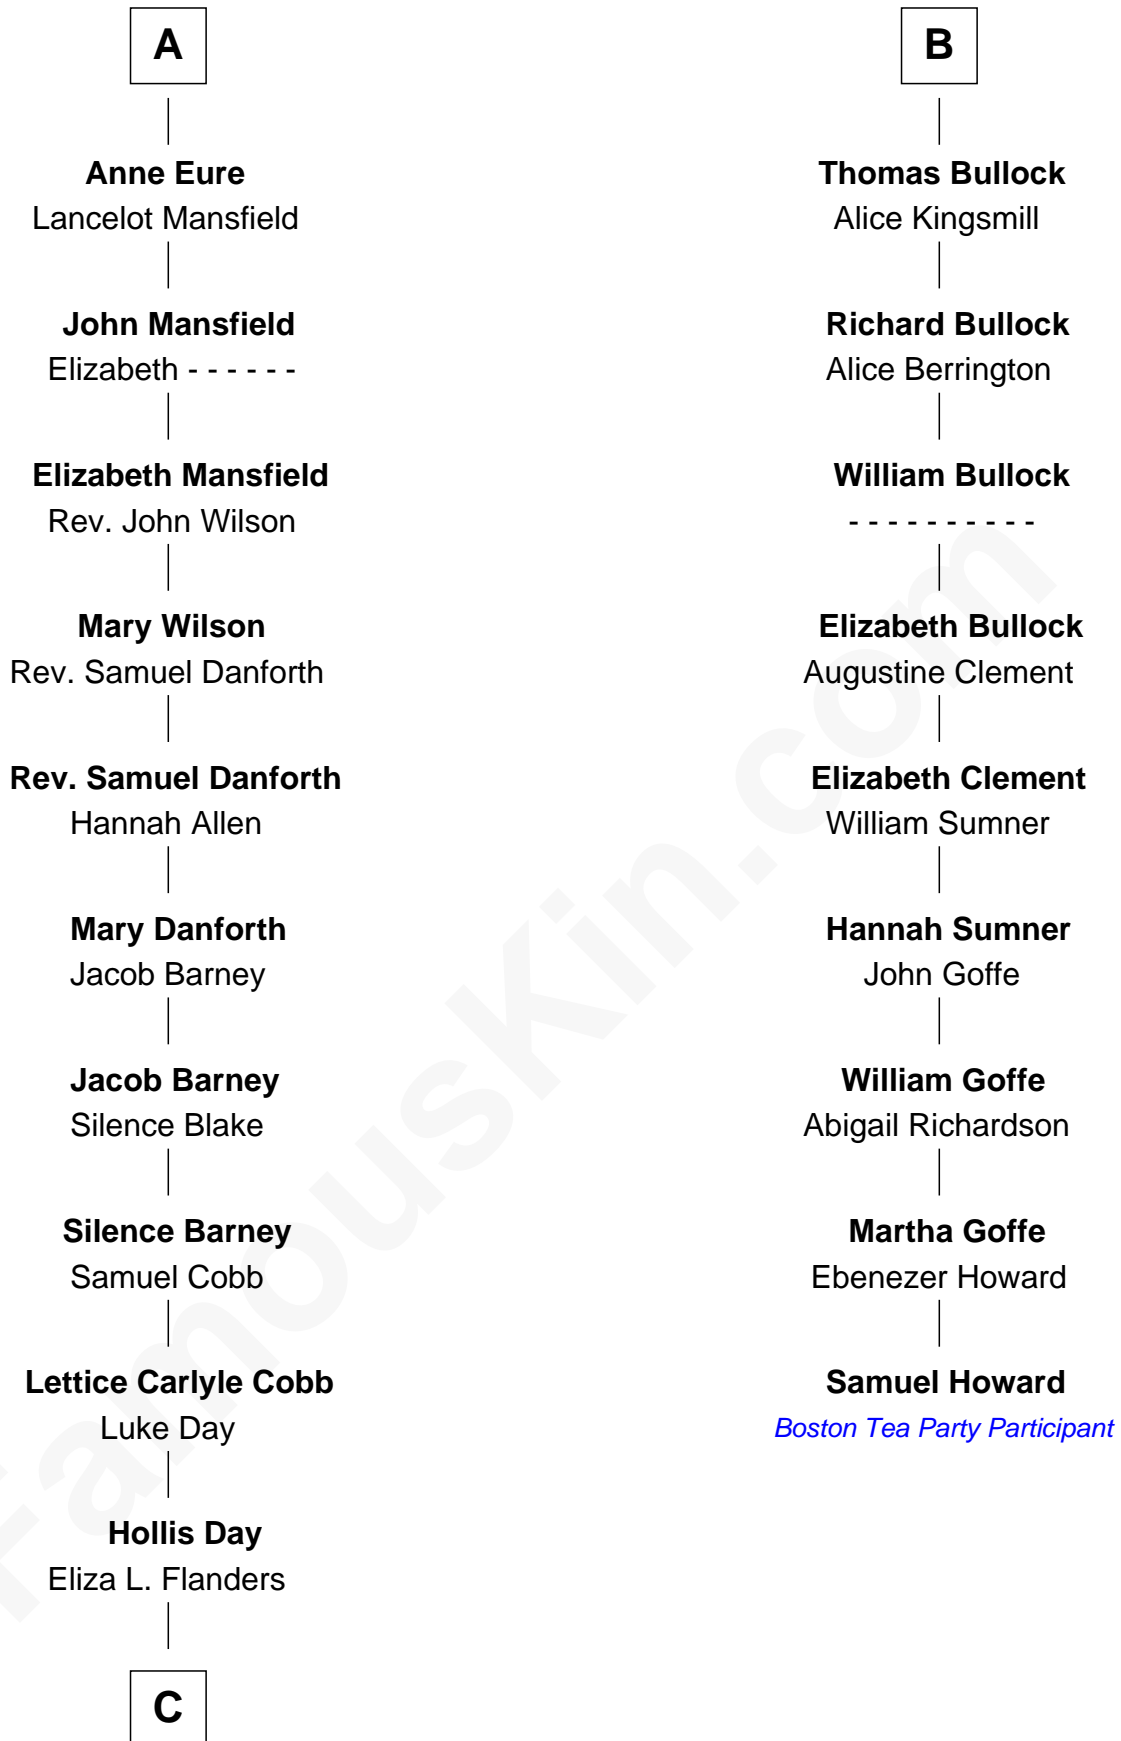

FamousKin.com

Relationship Chart of

Sandra Day O'Connor

First Female U.S. Supreme Court Justice

15th cousin 4 times removed of

Samuel Howard

Boston Tea Party Participant

Edmund Fitzalan

Alice de Warenne

C

Henry Clay Day
Alice Edith Hilton

Henry R. Day
Ada Mae Wilkey

Sandra Day O'Connor
U.S. Supreme Court Justice

FamousKin.com