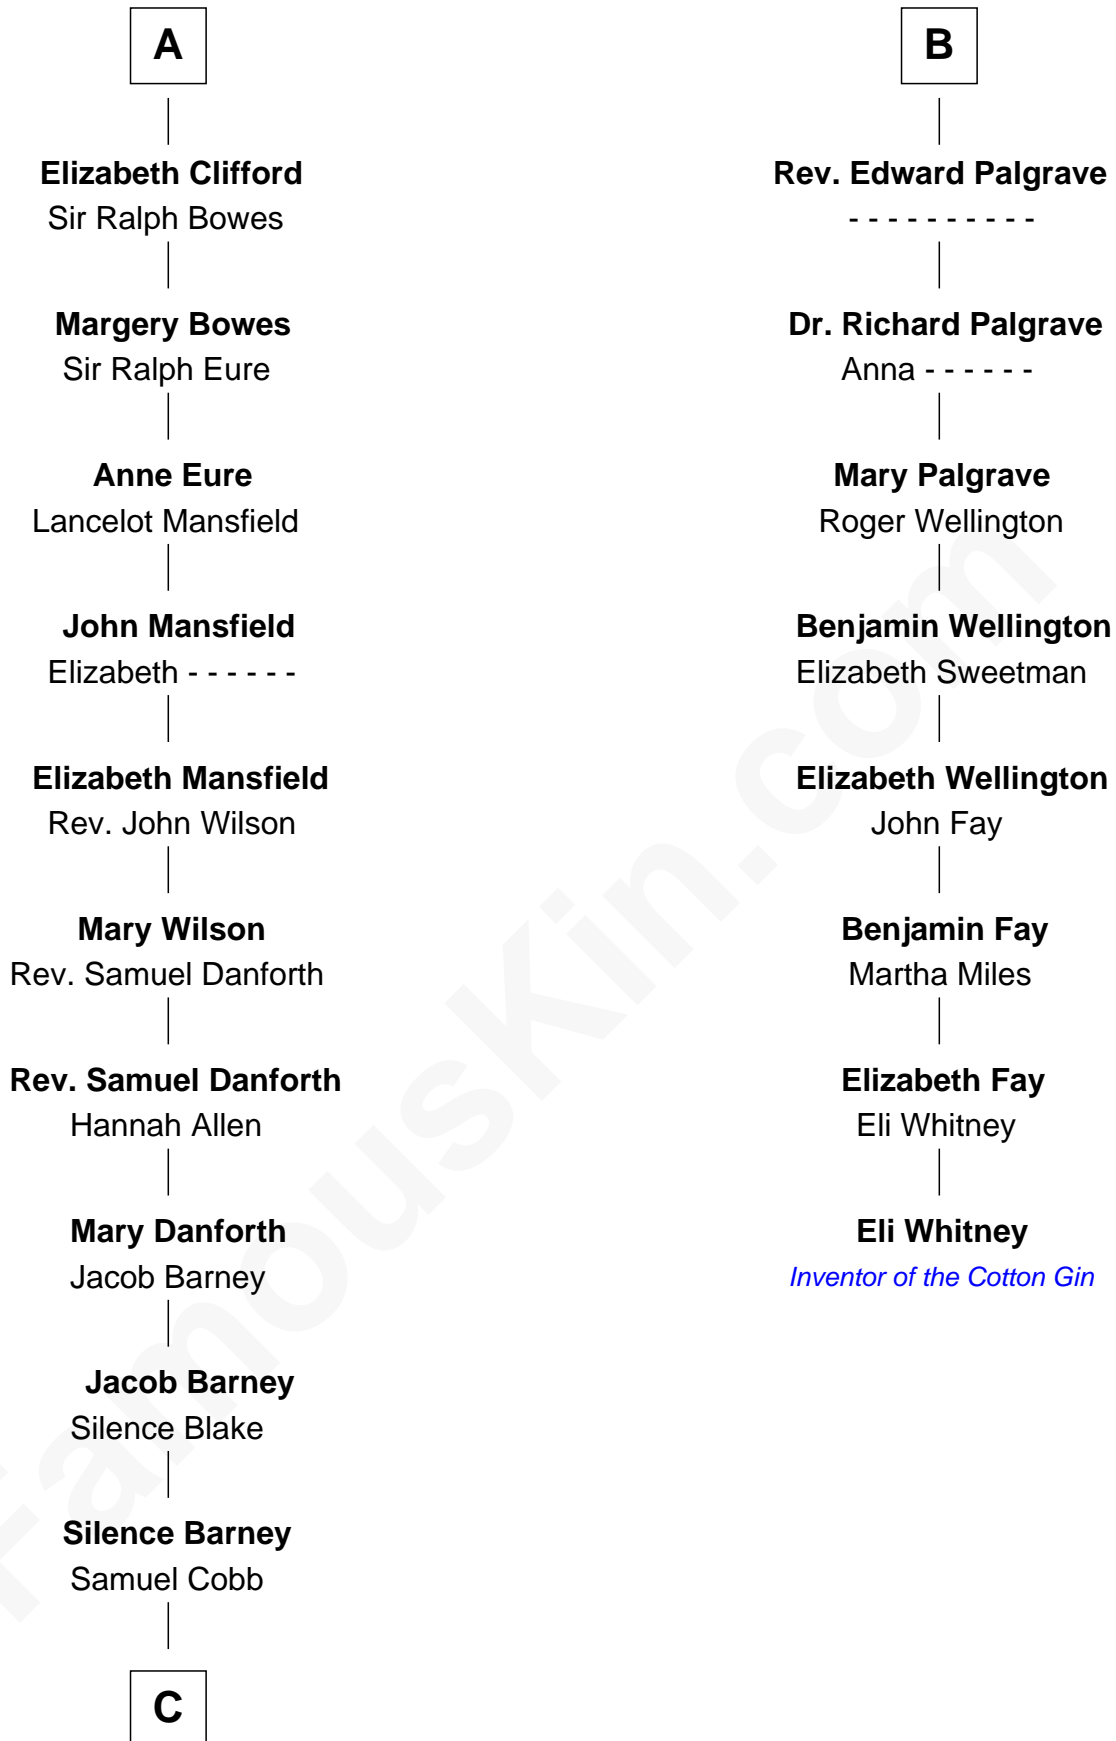

FamousKin.com

Relationship Chart of

Sandra Day O'Connor

First Female U.S. Supreme Court Justice

14th cousin 7 times removed of

Eli Whitney

Inventor of the Cotton Gin

C

—
Lettice Carlyle Cobb

Luke Day

—
Hollis Day

Eliza L. Flanders

—
Henry Clay Day

Alice Edith Hilton

—
Henry R. Day

Ada Mae Wilkey