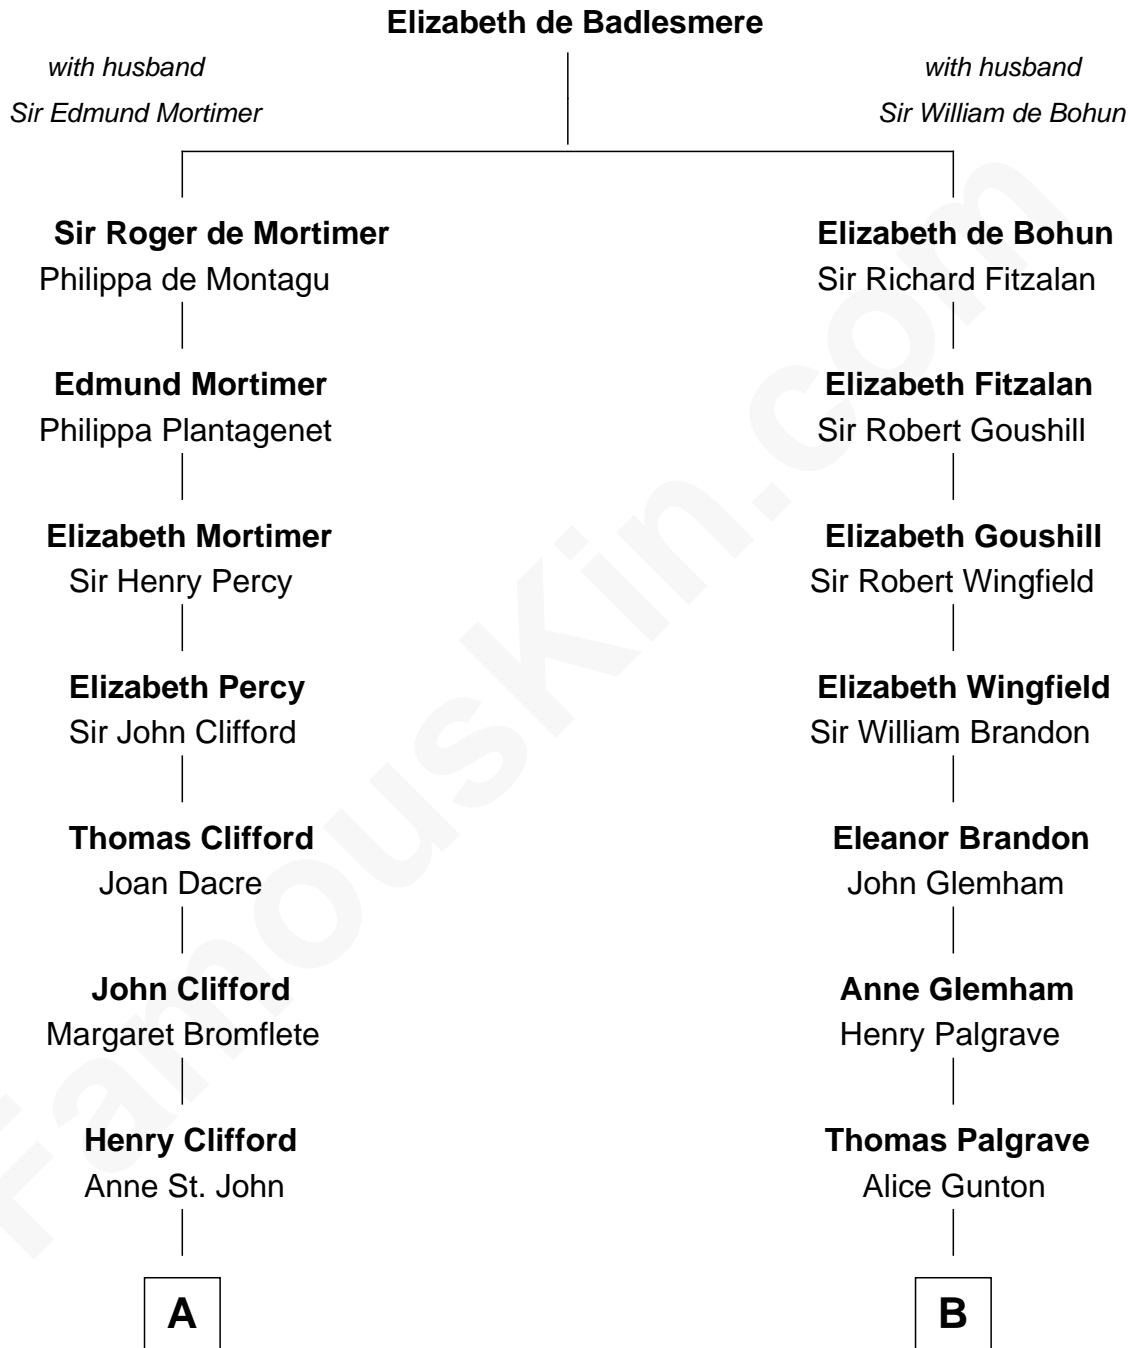

FamousKin.com

Relationship Chart of

Sandra Day O'Connor

First Female U.S. Supreme Court Justice

14th cousin 7 times removed of

Eli Whitney

Inventor of the Cotton Gin

C

—
Lettice Carlyle Cobb

Luke Day

—
Hollis Day

Eliza L. Flanders

—
Henry Clay Day

Alice Edith Hilton

—
Henry R. Day

Ada Mae Wilkey