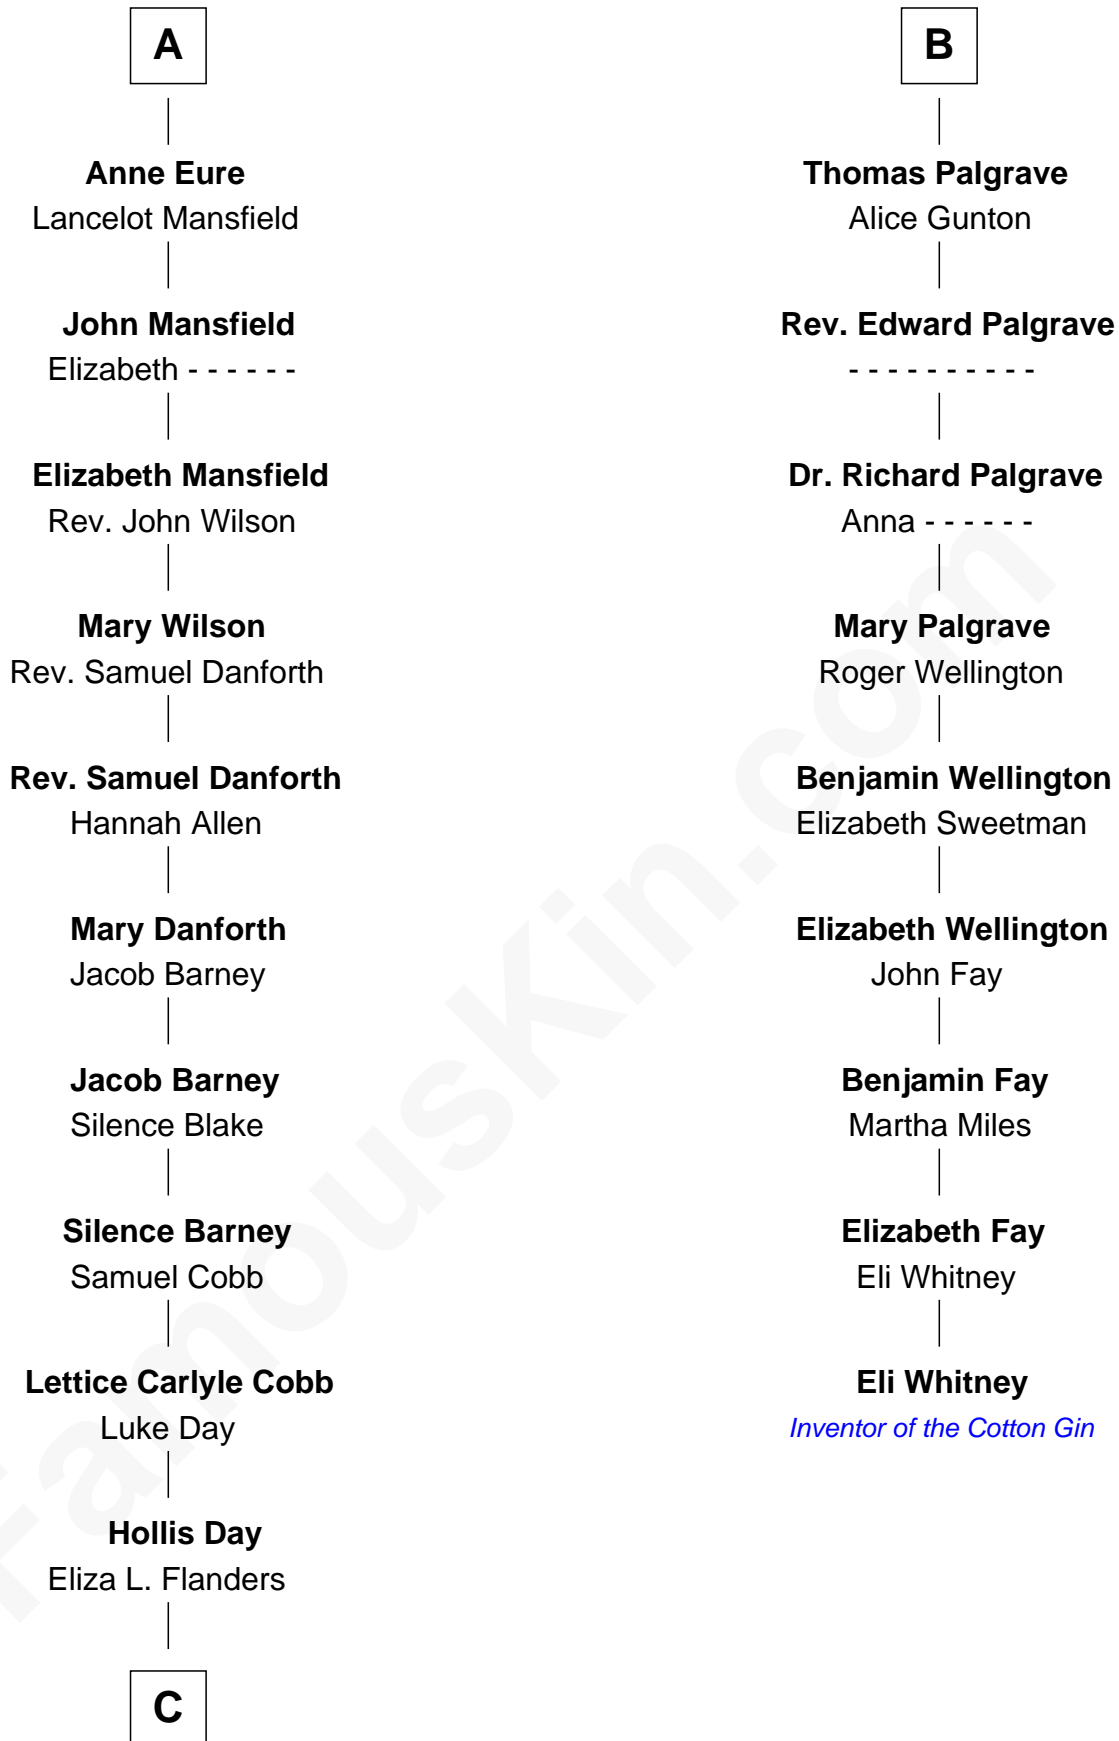

## Relationship Chart of

### Sandra Day O'Connor

*First Female U.S. Supreme Court Justice*

15th cousin 4 times removed of

**Eli Whitney**

*Inventor of the Cotton Gin*

**Edmund Fitzalan**

Alice de Warenne

**C**