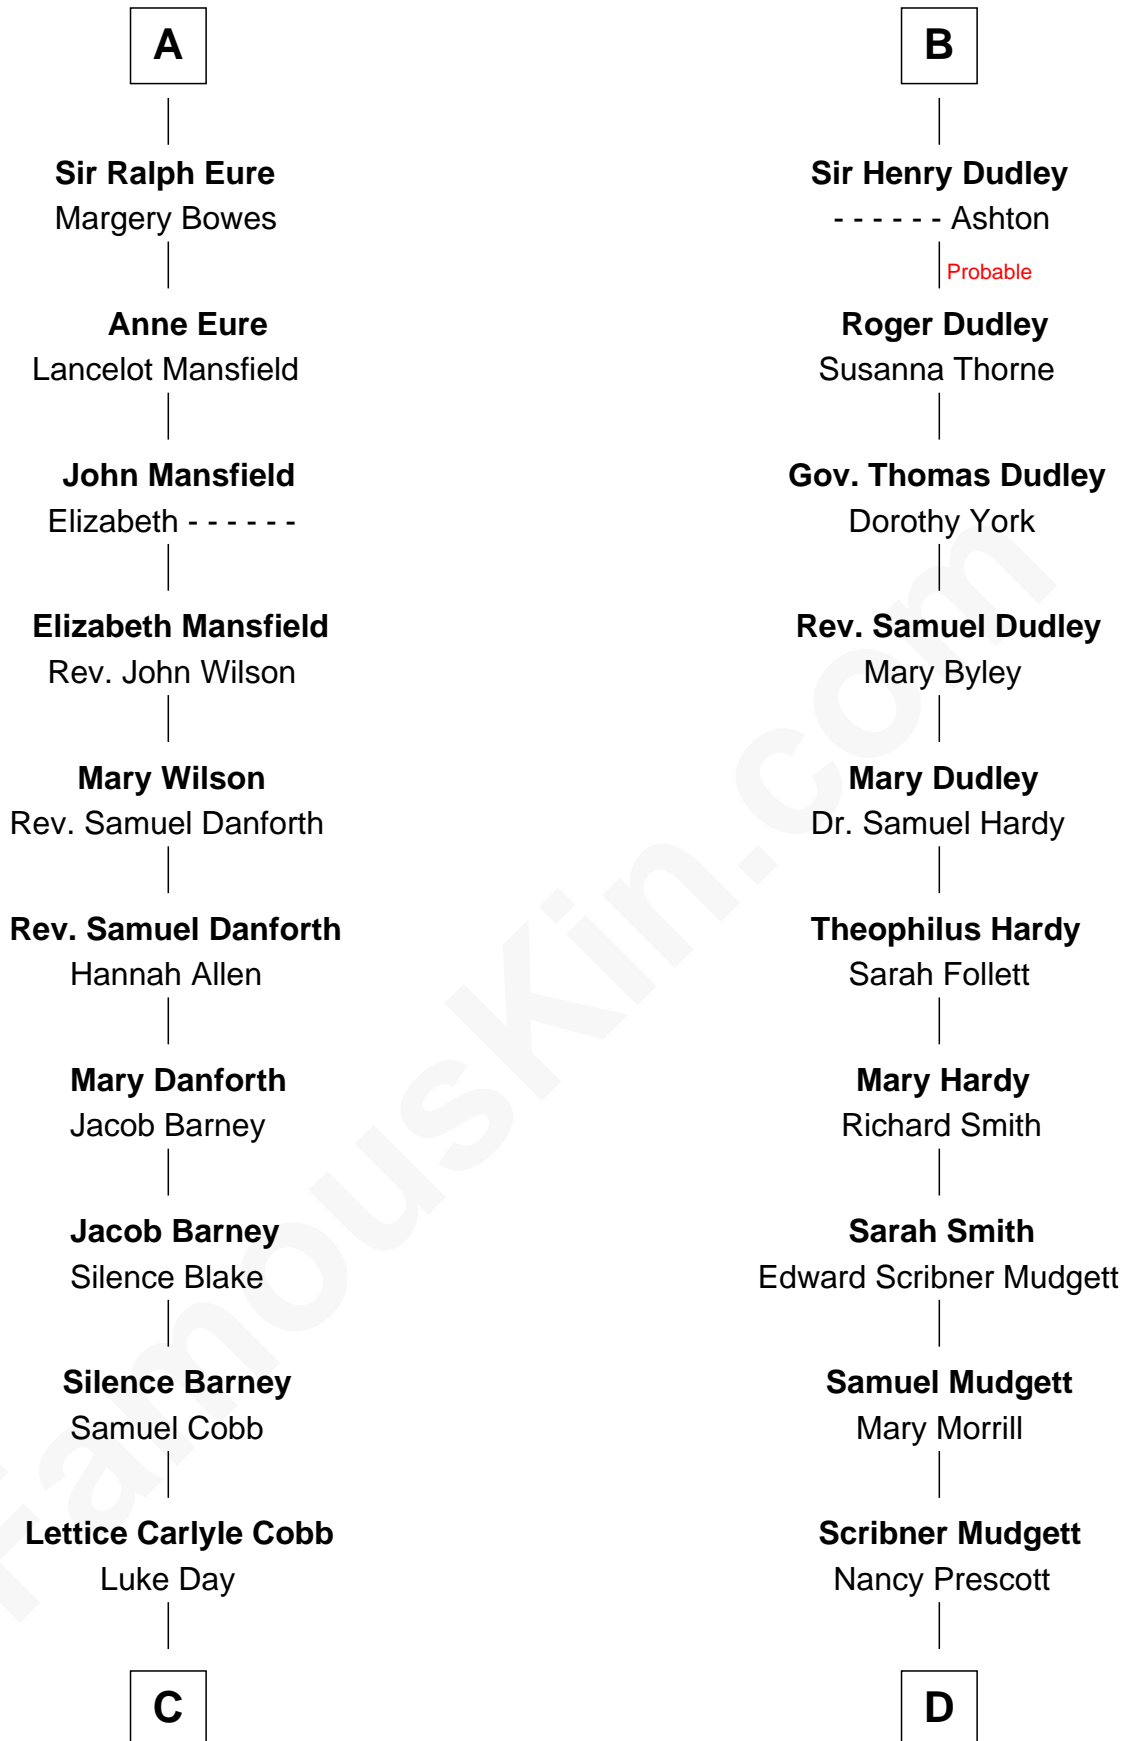

## Relationship Chart of

### Sandra Day O'Connor

First Female U.S. Supreme Court Justice

18th cousin 2 times removed of

**Dr. H. H. Holmes**

Serial Killer aka "Devil in the White City"

**C**

**Hollis Day**

Eliza L. Flanders

**Henry Clay Day**

Alice Edith Hilton

**Henry R. Day**

Ada Mae Wilkey

**Sandra Day O'Connor**

*U.S. Supreme Court Justice*

**D**

**Levi Horton Mudgett**