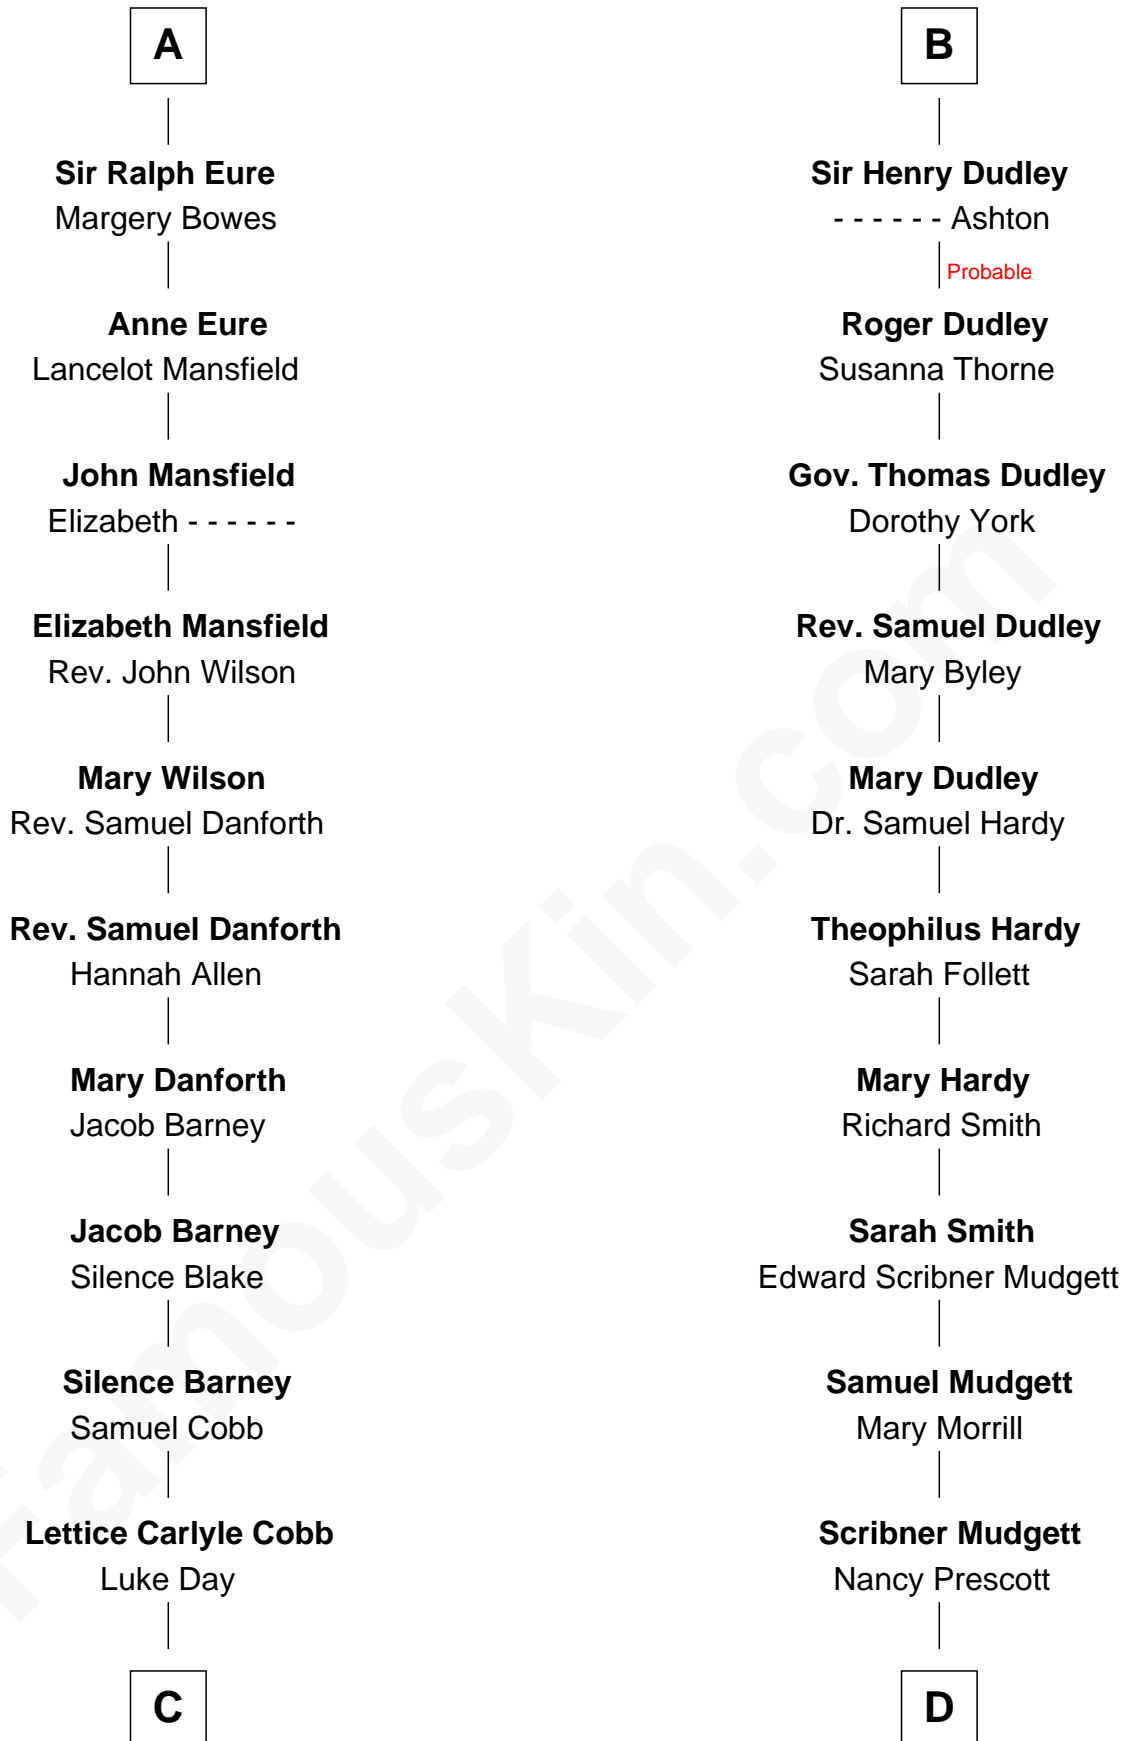

FamousKin.com

Relationship Chart of

Sandra Day O'Connor

First Female U.S. Supreme Court Justice

18th cousin 2 times removed of

Dr. H. H. Holmes

Serial Killer aka "Devil in the White City"

C

Hollis Day

Eliza L. Flanders

Henry Clay Day

Alice Edith Hilton

Henry R. Day

Ada Mae Wilkey

Sandra Day O'Connor

U.S. Supreme Court Justice

D

Levi Horton Mudgett

Theodate Page Price

Dr. H. H. Holmes

Serial Killer Dr. H. H. Holmes

FamousKin.com