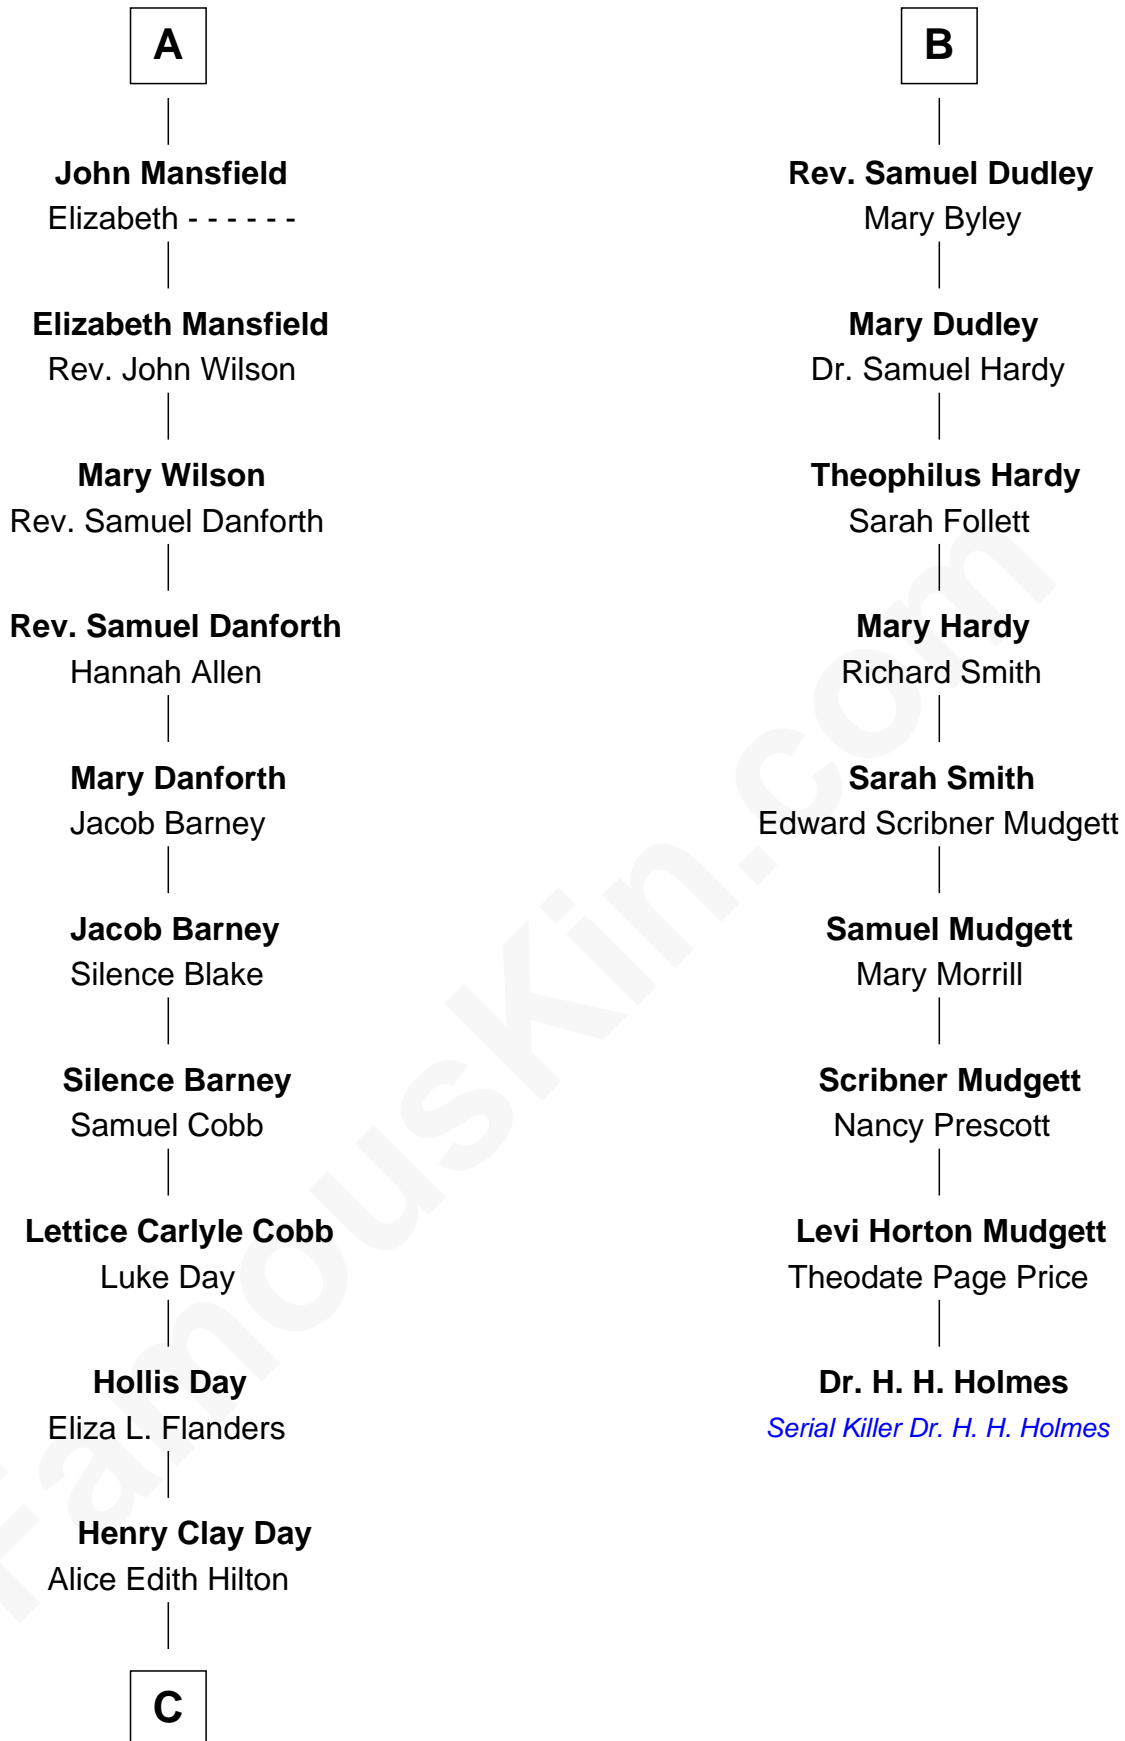

FamousKin.com

Relationship Chart of

Sandra Day O'Connor

First Female U.S. Supreme Court Justice

15th cousin 3 times removed of

Dr. H. H. Holmes

Serial Killer aka "Devil in the White City"

C

Henry R. Day
Ada Mae Wilkey

Sandra Day O'Connor
U.S. Supreme Court Justice

FamousKin.com