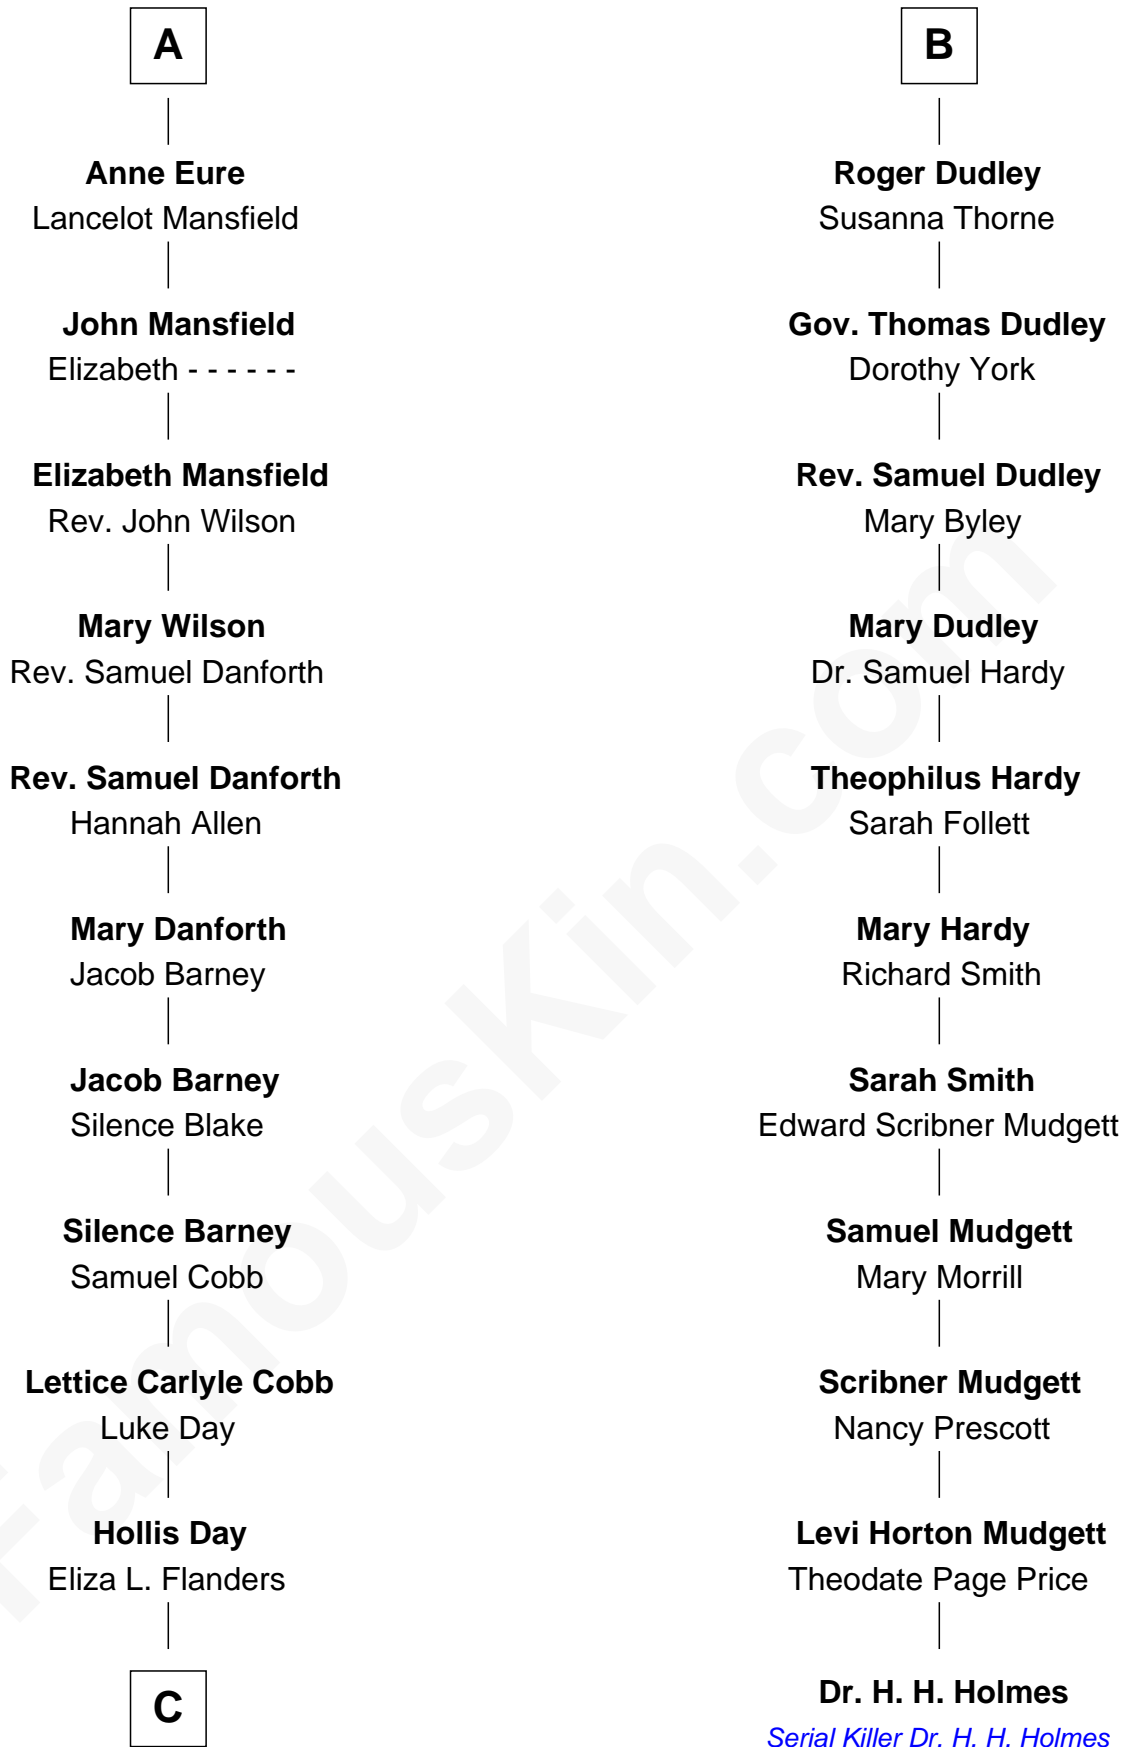

FamousKin.com

Relationship Chart of

Sandra Day O'Connor

First Female U.S. Supreme Court Justice

17th cousin 2 times removed of

Dr. H. H. Holmes

Serial Killer aka "Devil in the White City"

Sir Philip le Despencer

Alice le Despenser

Sir John Sutton

Sir John Sutton

Constance Blount

Sir John Sutton

Elizabeth Berkeley

Sir Edmund Sutton

Joyce Tiptoft

Sir Edward Sutton

Cecily Willoughby

Sir John Sutton

Cecily Grey

Sir Henry Dudley

- - - - - Ashton

Probable

B