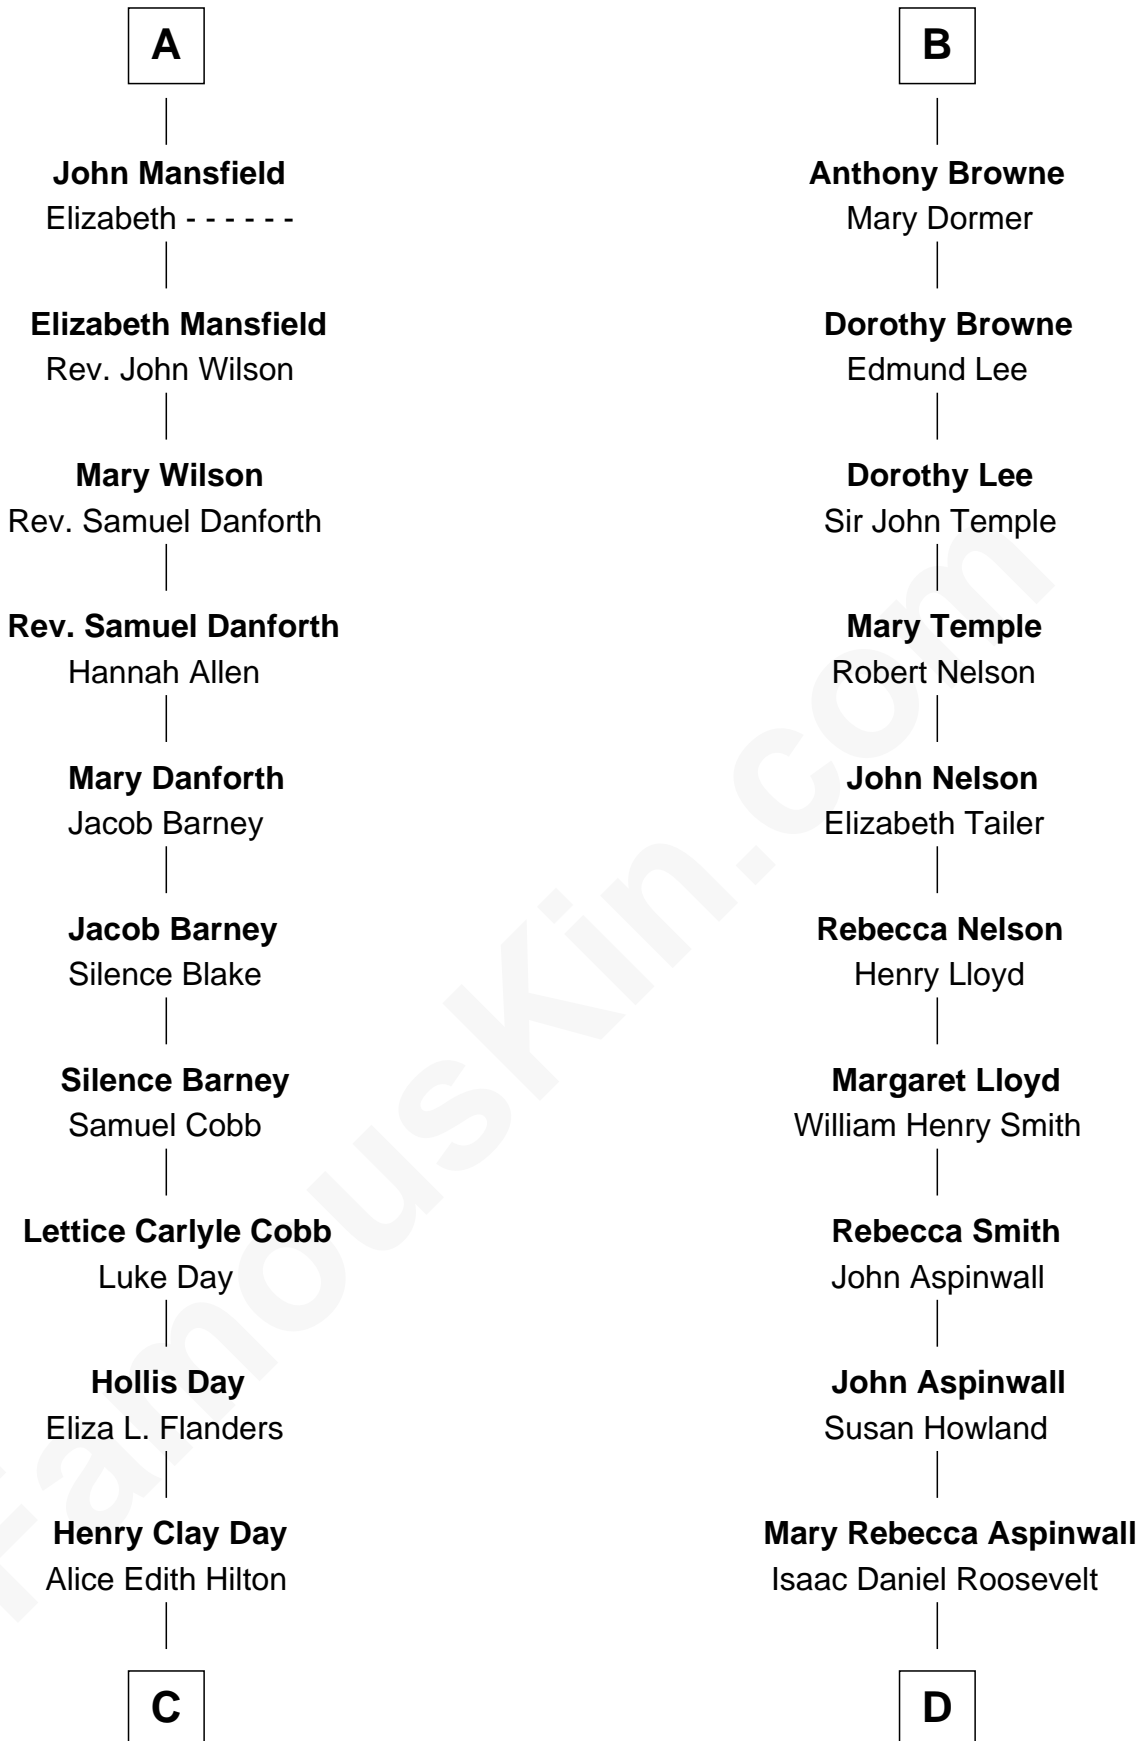

FamousKin.com
Relationship Chart of
Sandra Day O'Connor

First Female U.S. Supreme Court Justice

18th cousin of

Franklin D. Roosevelt
32nd U.S. President

C

Henry R. Day
Ada Mae Wilkey

Sandra Day O'Connor
U.S. Supreme Court Justice

D

James Roosevelt
Sara Delano

Franklin D. Roosevelt
32nd U.S. President

FamousKin.com