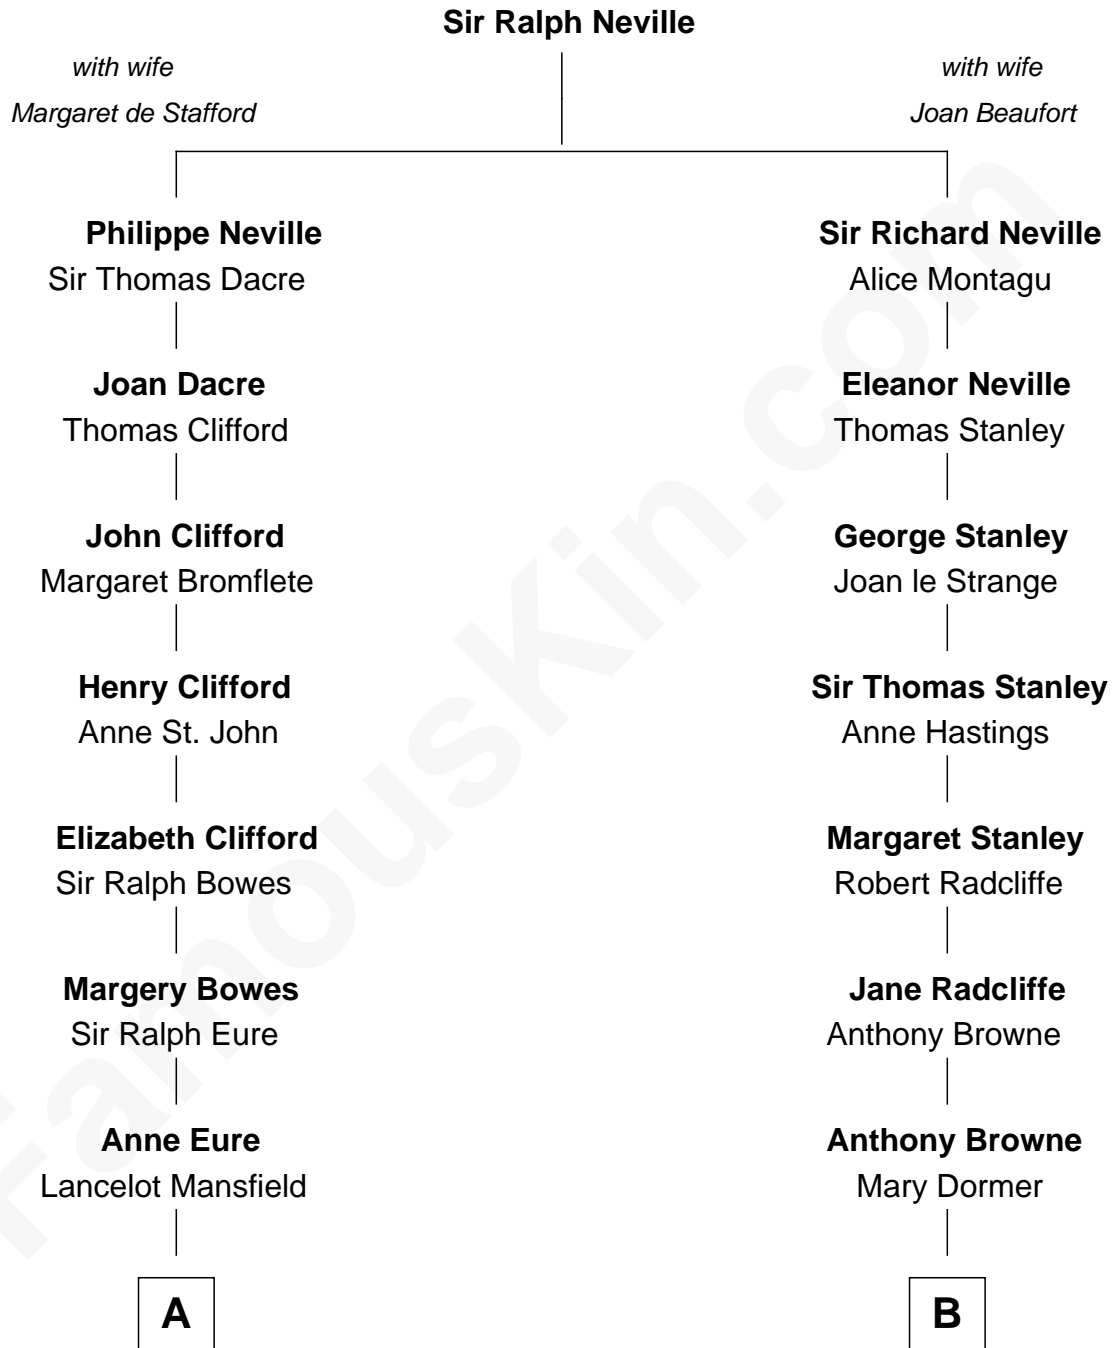

FamousKin.com
Relationship Chart of
Sandra Day O'Connor

First Female U.S. Supreme Court Justice

17th cousin 1 time removed of

Franklin D. Roosevelt
32nd U.S. President

C

Henry R. Day
Ada Mae Wilkey

Sandra Day O'Connor
U.S. Supreme Court Justice

FamousKin.com