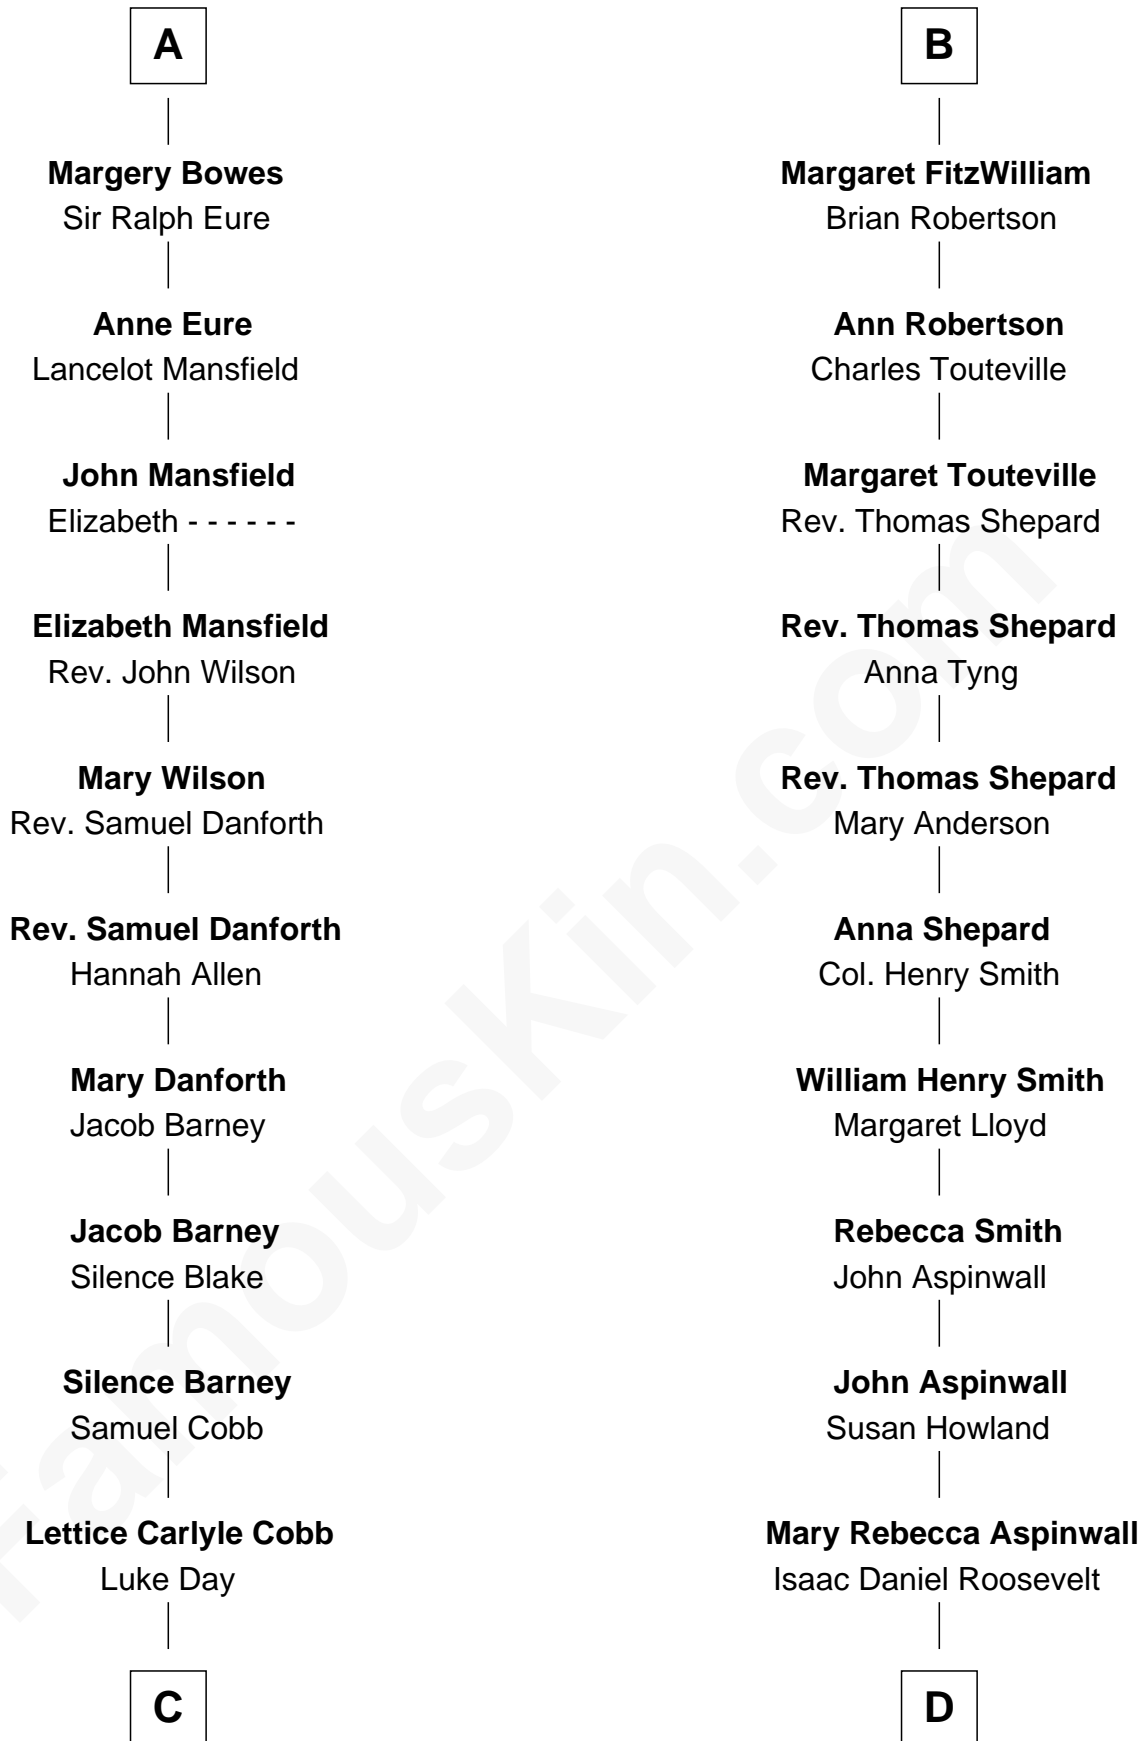

FamousKin.com
Relationship Chart of
Sandra Day O'Connor

First Female U.S. Supreme Court Justice

18th cousin 2 times removed of

Franklin D. Roosevelt
32nd U.S. President

Sir John Marmion
 Maud de Furnival

C

Hollis Day

Eliza L. Flanders

Henry Clay Day

Alice Edith Hilton

Henry R. Day

Ada Mae Wilkey

Sandra Day O'Connor

U.S. Supreme Court Justice

D

James Roosevelt

Sara Delano

Franklin D. Roosevelt

32nd U.S. President

FamousKin.com