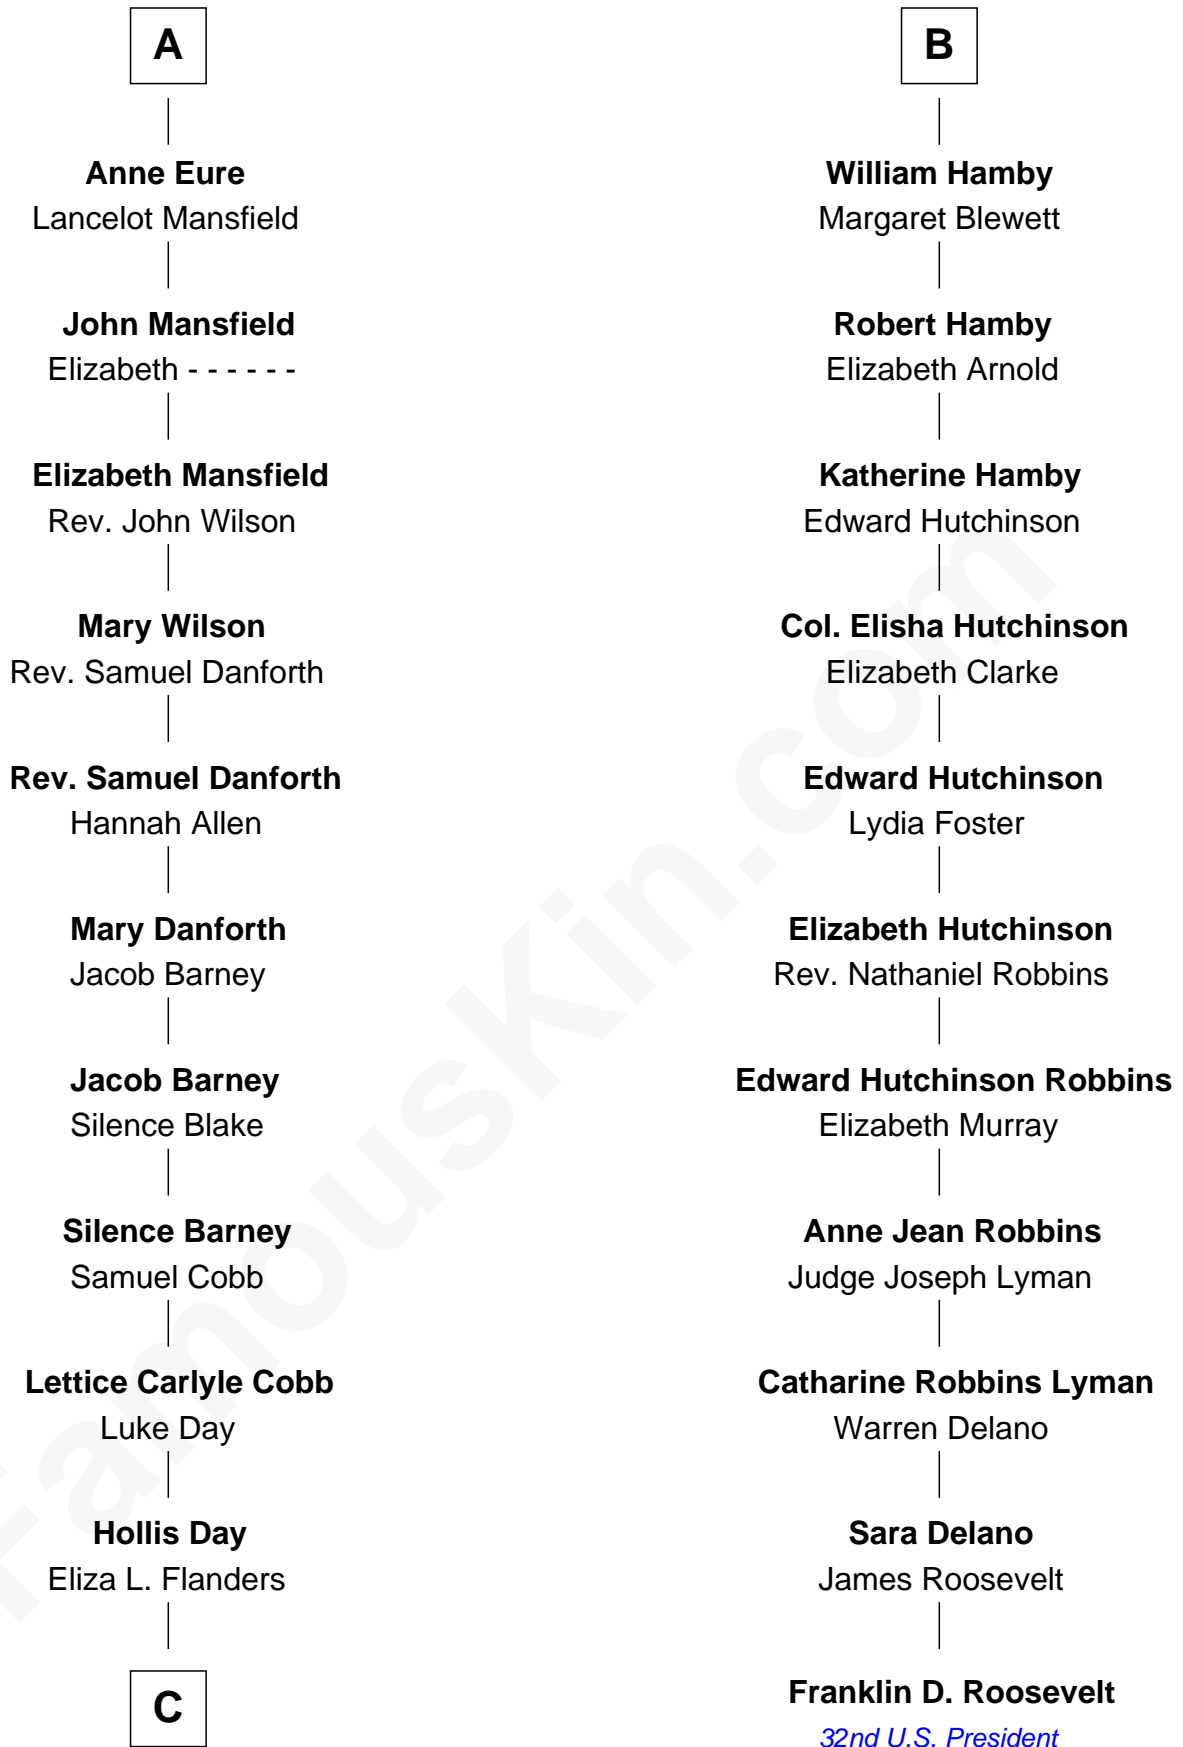

**FamousKin.com**  
**Relationship Chart of**  
**Sandra Day O'Connor**

*First Female U.S. Supreme Court Justice*

**17th cousin 2 times removed of**

**Franklin D. Roosevelt**  
*32nd U.S. President*

**John de Welles**  
Maud de Roos

**C**

Henry Clay Day  
Alice Edith Hilton

Henry R. Day  
Ada Mae Wilkey

Sandra Day O'Connor  
*U.S. Supreme Court Justice*

FamousKin.com