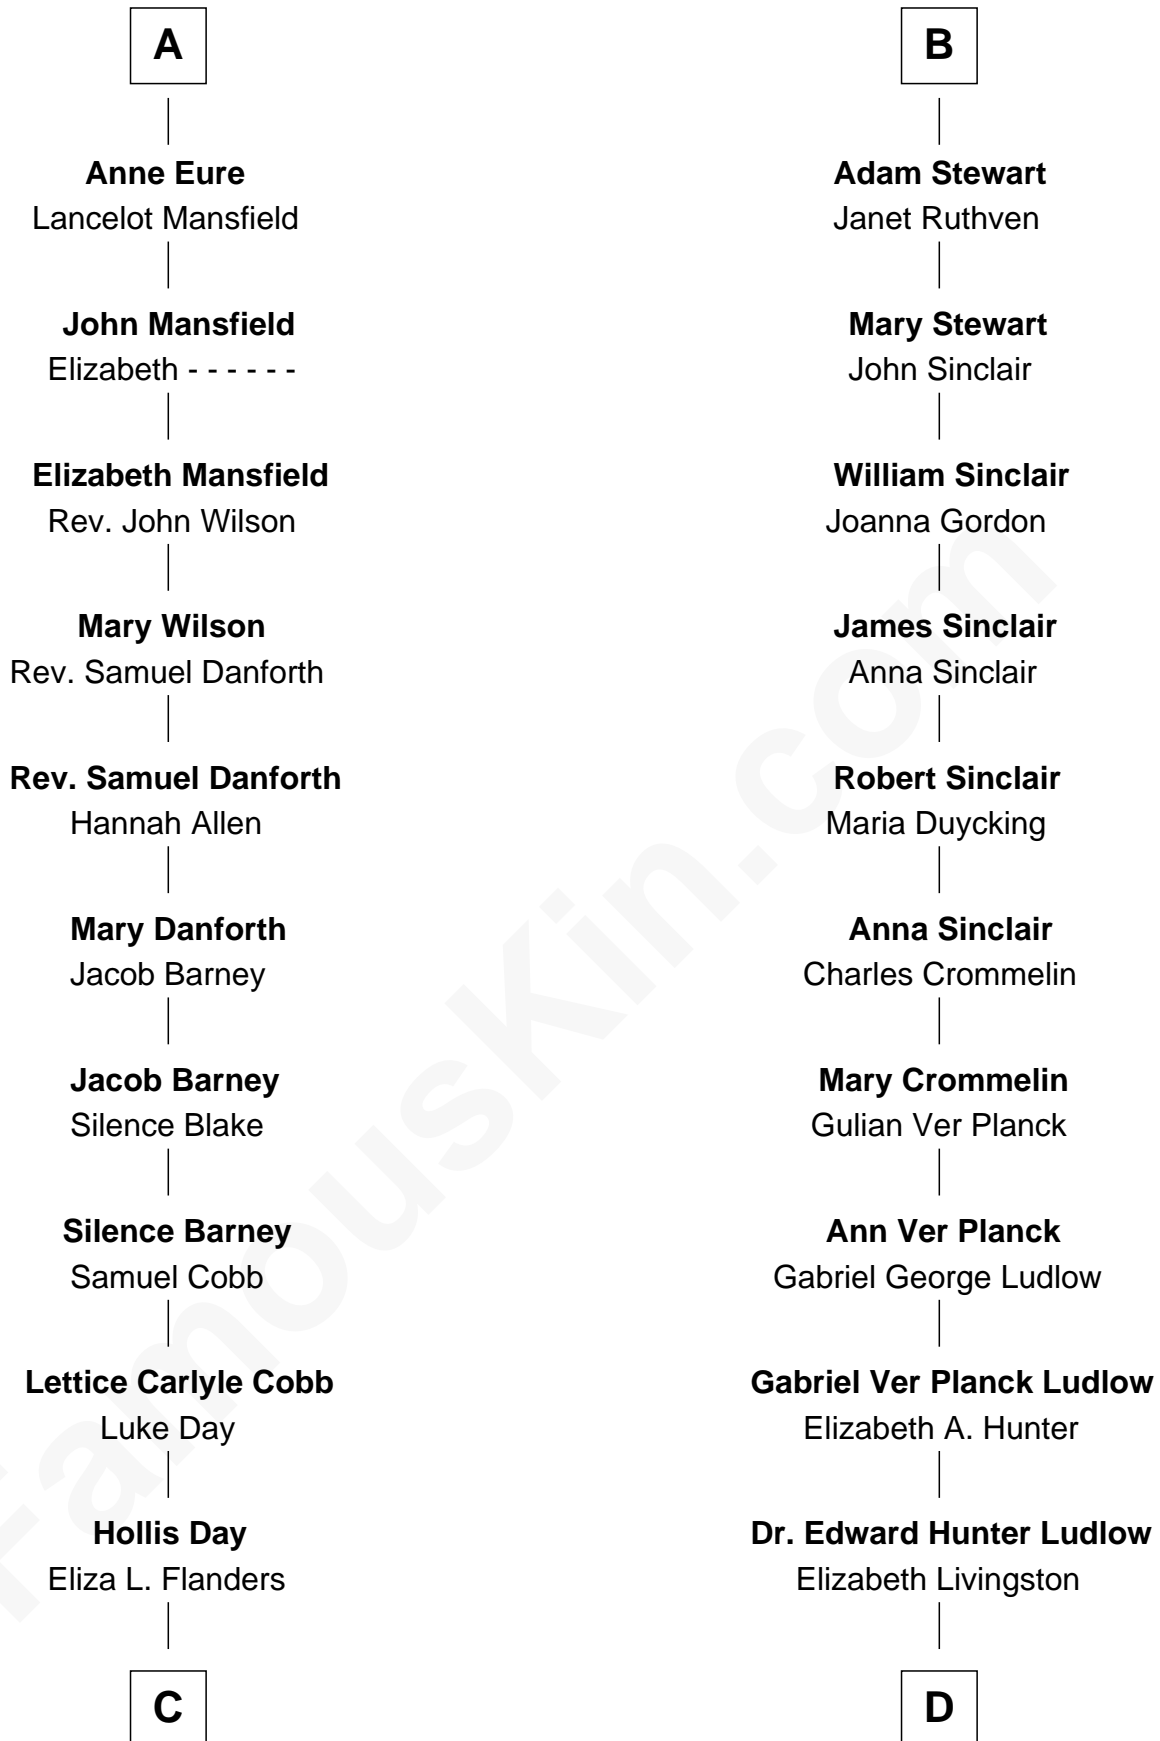

FamousKin.com

Relationship Chart of

Sandra Day O'Connor

First Female U.S. Supreme Court Justice

19th cousin of

Eleanor Roosevelt

First Lady of President Franklin D. Roosevelt

C

Henry Clay Day
Alice Edith Hilton

Henry R. Day
Ada Mae Wilkey

Sandra Day O'Connor
U.S. Supreme Court Justice

D

Mary Livingston Ludlow
Valentine Gill Hall

Anna Rebecca Hall
Elliott Roosevelt

Eleanor Roosevelt
First Lady of Franklin Roosevelt